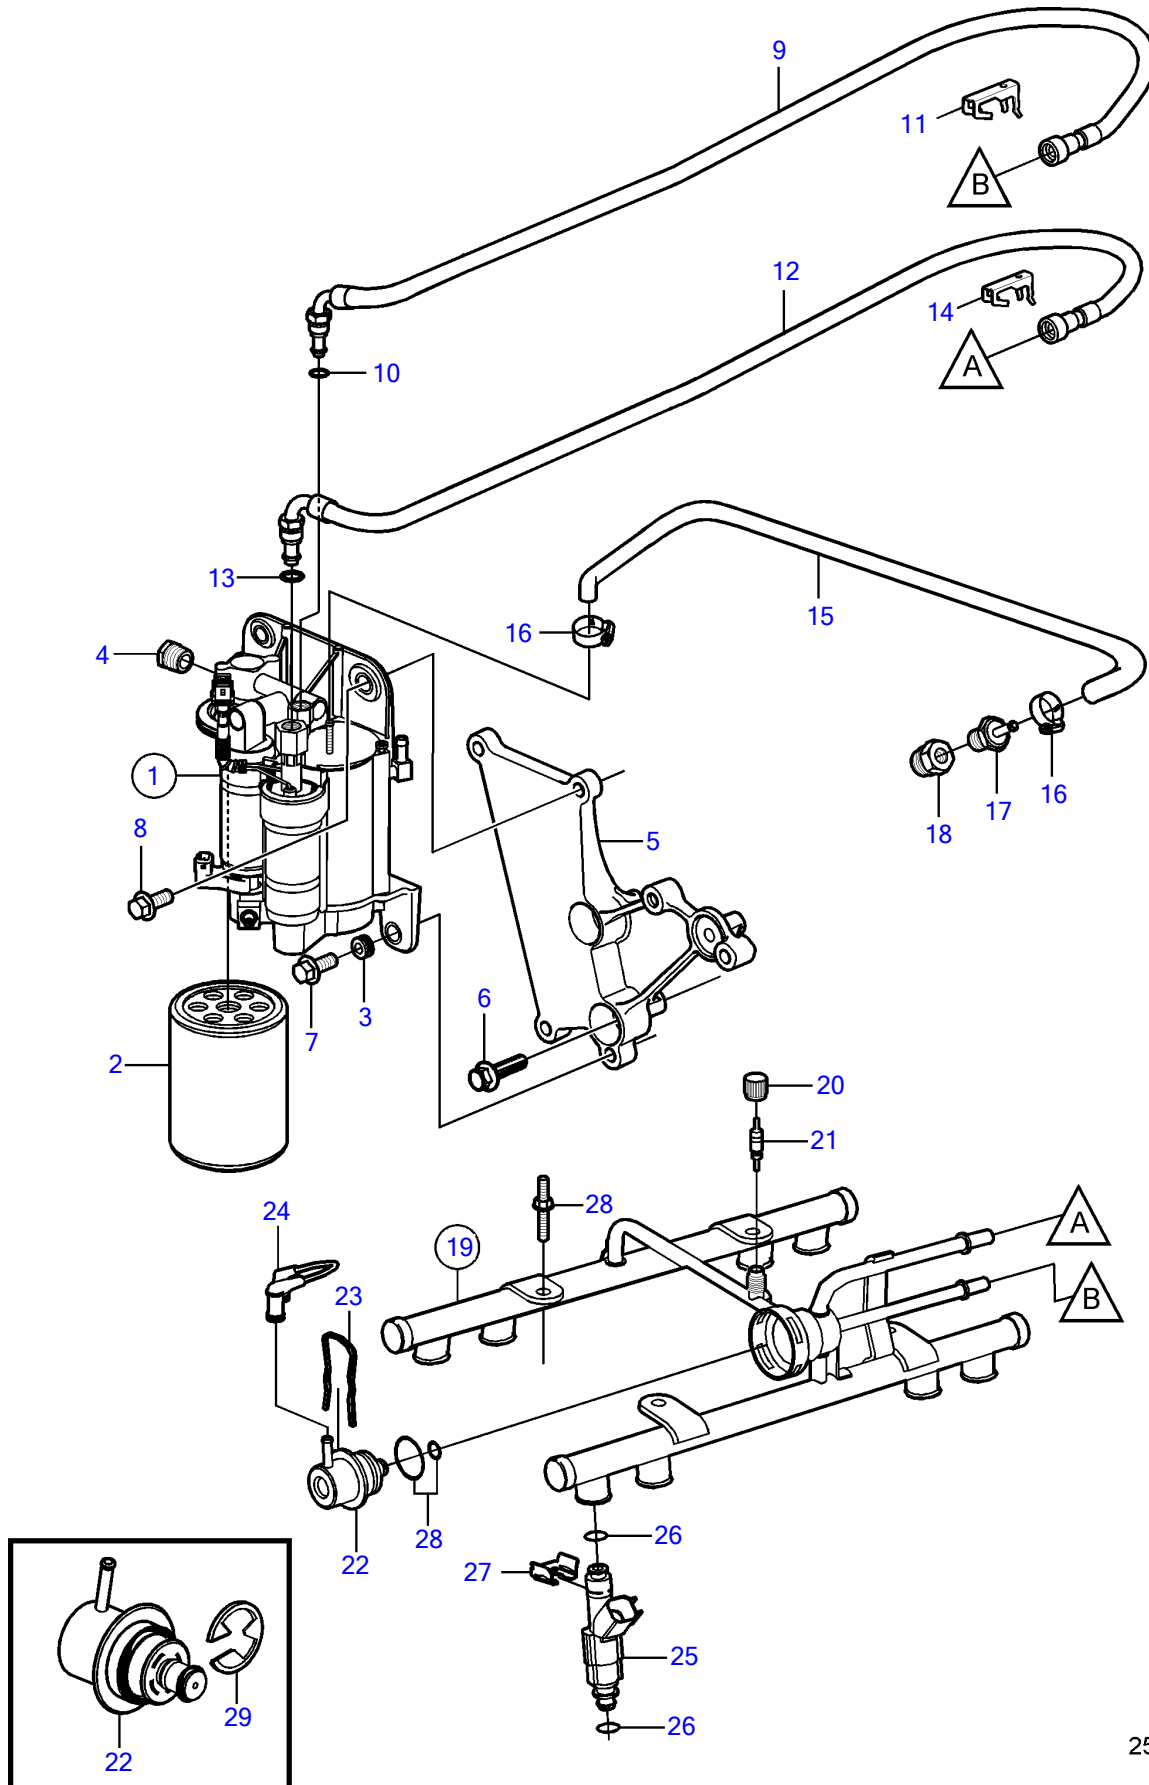

5.0GXIE-P

25360

5.0GXIE-P

REF	PART NO.	QTY	DESCRIPTION	SEE SEC.	NOTES
1	21545138	1	Fuel pump		replaced by next part number
	21608511	1	Fuel pump		
	3588865	1	• Fuel pump kit		High pressure fuel pump
2	3847644	1	• Fuel filter		
			• Bulletin P-23-3-4	P-23-3-4-EN	High Capacity Fuel Filter, Gas
			• Bulletin p-18-8-1	p-18-8-1-EN	Volvo Penta Ethanol Fuel treatment
3	3861396	4	• Rubber bushing		
4	3857816	1	Bushing		
5	21358873	1	Bracket		
6	3850753	3	Flange screw		
7	982702	2	Flange screw		
8	946472	2	Flange screw		
9	3888727	1	Fuel hose		
10	3850424	1	• O-ring		
11	3887195	1	Locking clip		
12	3888725	1	Fuel hose		
13	3850423	1	• O-ring		
14	3887198	1	Locking clip		
15	3807072	1	Kit		
		1	• Hose		
16	3860413	2	Hose clamp		
17	3860290	1	Nipple		
18	3861926	1	Tube fitting		
19	3858966	1	Fuel pipe		
20	3858972	1	Cardboard tube		
21	3858971	1	Valve		
22	3858967	1	Governor		
			• Bulletin P-23-7-3	P-23-7-3-EN	Fuel Pressure Regulator, 4.3L, 5.0L, 5.7L
23	3858968	1	Clip		
24	3858974	1	Hose		
25	21141691	8	Injector		
26	3858981	1	O-ring		Includes 16 o-rings for injectors and 2 o-rings for pressure regulator.
27	3858970	8	Retainer		
28	3858973	4	Bolt		
29	21491831	1	Clip		