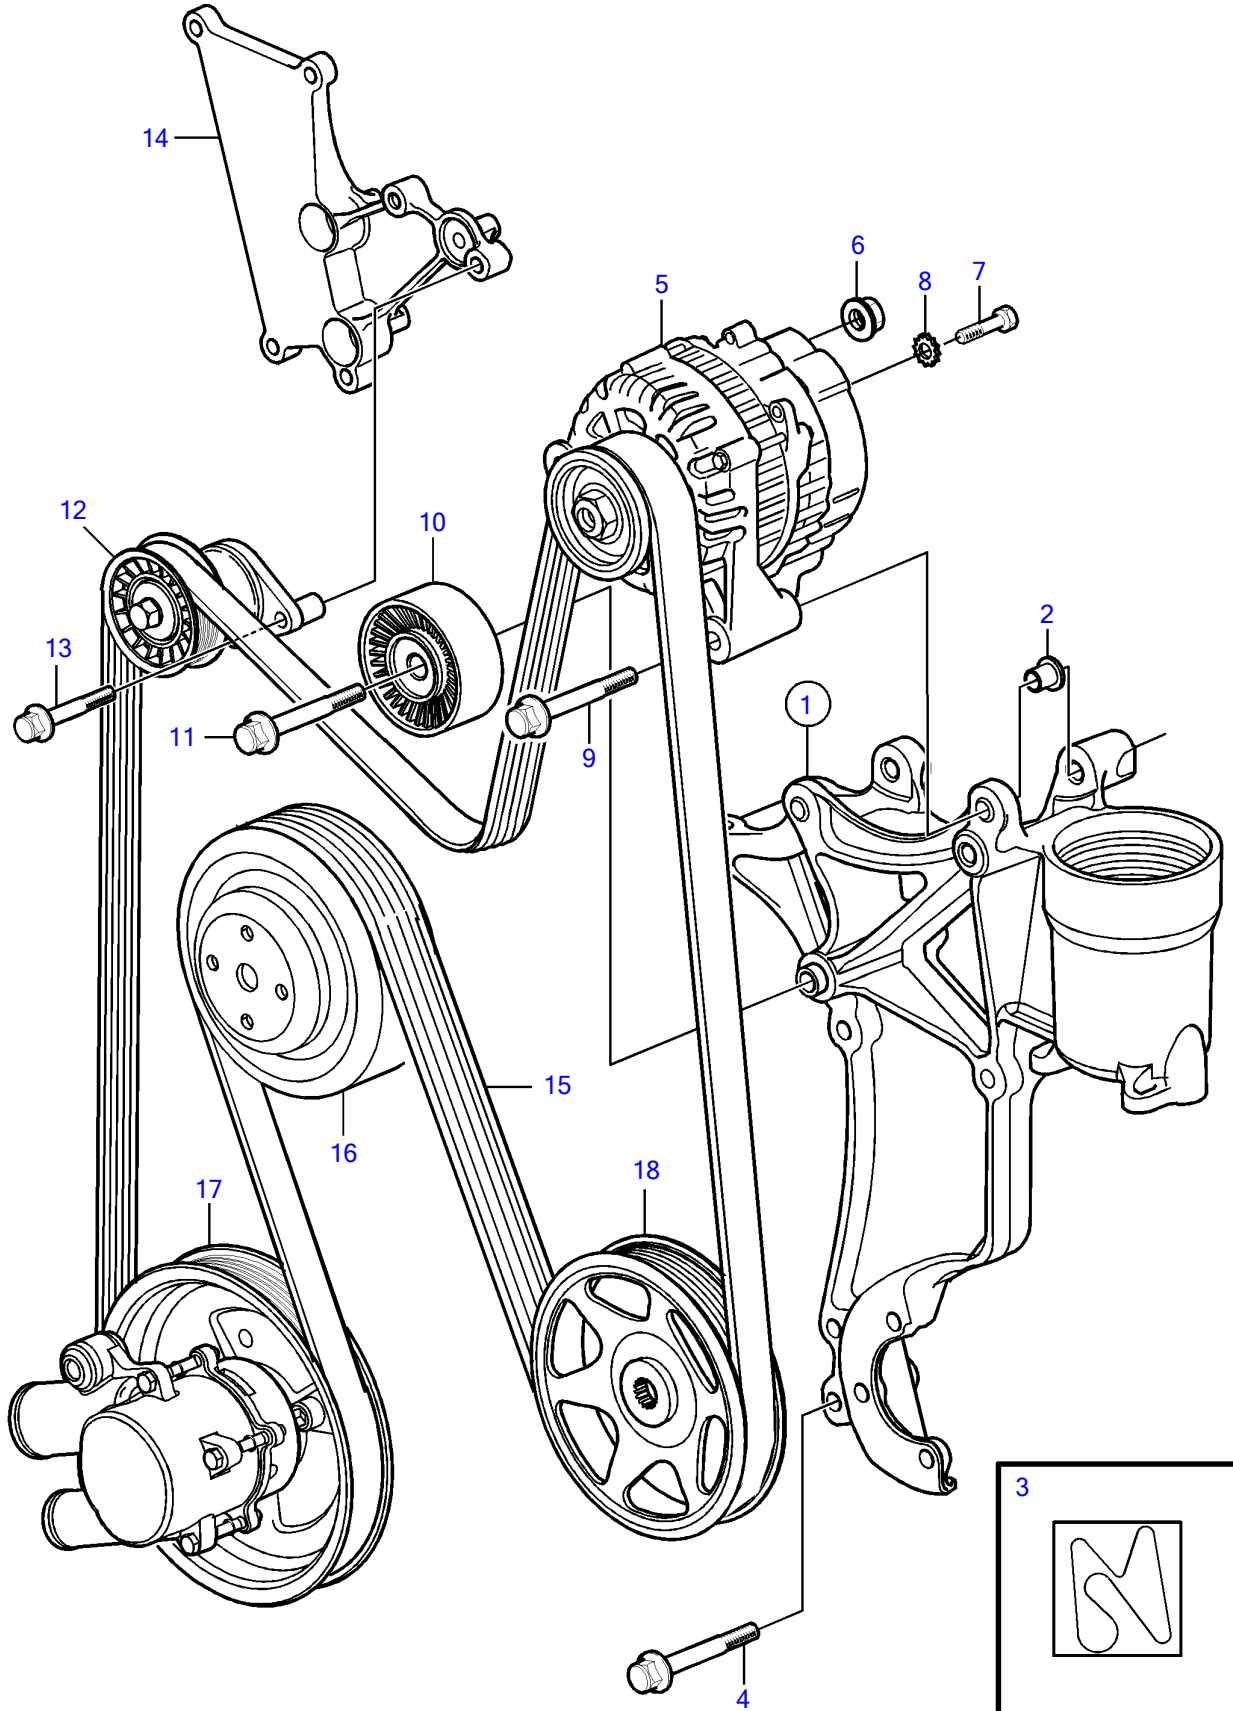

5.0GXIE-P

5.0GXIE-P

REF	PART NO.	QTY	DESCRIPTION	NOTES
1	21573817	1	Bracket	
2	3863175	2	• Bushing	
3	3863274	1	Decal	
4	3853392	4	Flange screw	
5	3884950	1	Alternator	
6	945408	1	Flange nut	
7	3852208	1	Screw	
8	3852520	1	Washer	
9	947790	2	Flange screw	
10	21585053	1	Idler pulley	
11	21425128		Flange screw	
12	3885250	1	Belt tensioner	
13	3850753	2	Flange screw	
14	21358873	1	Bracket	See "Fuel system" page
15	21399021	1	Belt	
16		1	Pulley, circulation pump	
17		1	Sea water pump	
18		1	Pulley, power steering pump	