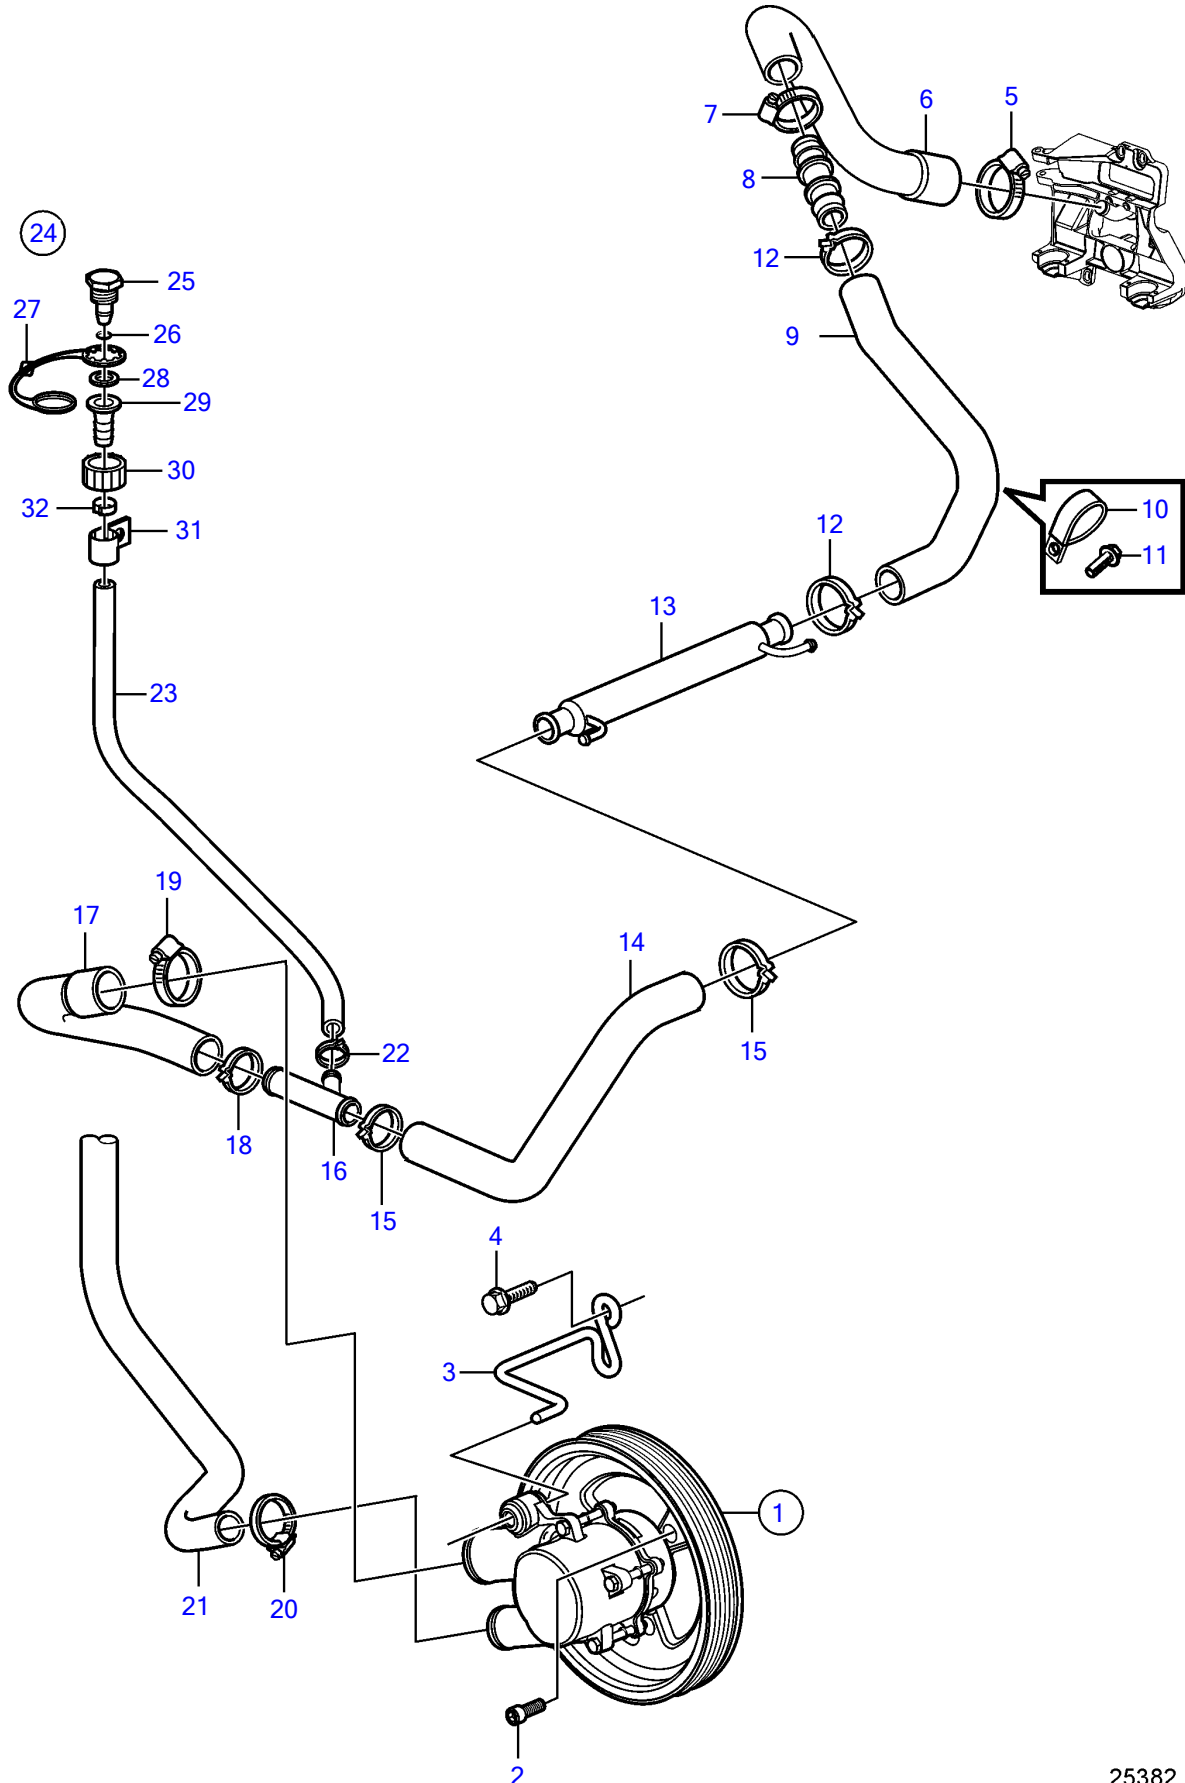

5.0GXIE-P

5.0GXIE-P

REF	PART NO.	QTY	DESCRIPTION	NOTES
1	21212799	1	Pump	
2	3857939	3	Screw	
3	3812240	1	Bracket	For seawater cooled engine
4	3860163	2	Flange screw	
5	3812302	1	Hose clamp	
6	21340837	1	Hose	
7	3863444	2	Hose clamp	
8	21429137	1	Connector	
9	21429139	1	Hose	
10	3853312	2	Clamp	replaced by next part number
	21619466	2	Attaching clamp	
11	(3853557)	2	Flange screw	Obsolete part, 3/8" - 16 unc, L=0.75" (19mm)
12	982645	3	Clamp	
13	21399019	1	Hydraulic oil cooler	
14	21340840	1	Hose	For seawater cooled engine
15	982645	2	Clamp	
16	3862699	1	T-pipe	
17	21429134	1	Hose	For seawater cooled engine
18	982645	1	Clamp	
19	3863440	1	Hose clamp	
20	3852602	1	Hose clamp	
21	3817817	1	Hose, therm. housing	For seawater cooled engine
22	983168	1	Hose clamp	
23	3857823	1	Hose	For seawater cooled engine
24	3807440	1	Connector	
25		1	• Cap	not sold separately
26	942978	1	• O-ring	
27	3862082	1	• Retainer	
28	3807664	1	• Washer	
29		1	• Connector	not sold separately
30		1	• Connector	not sold separately
31	3862891	1	Attaching clamp	
32	983168	1	Hose clamp	