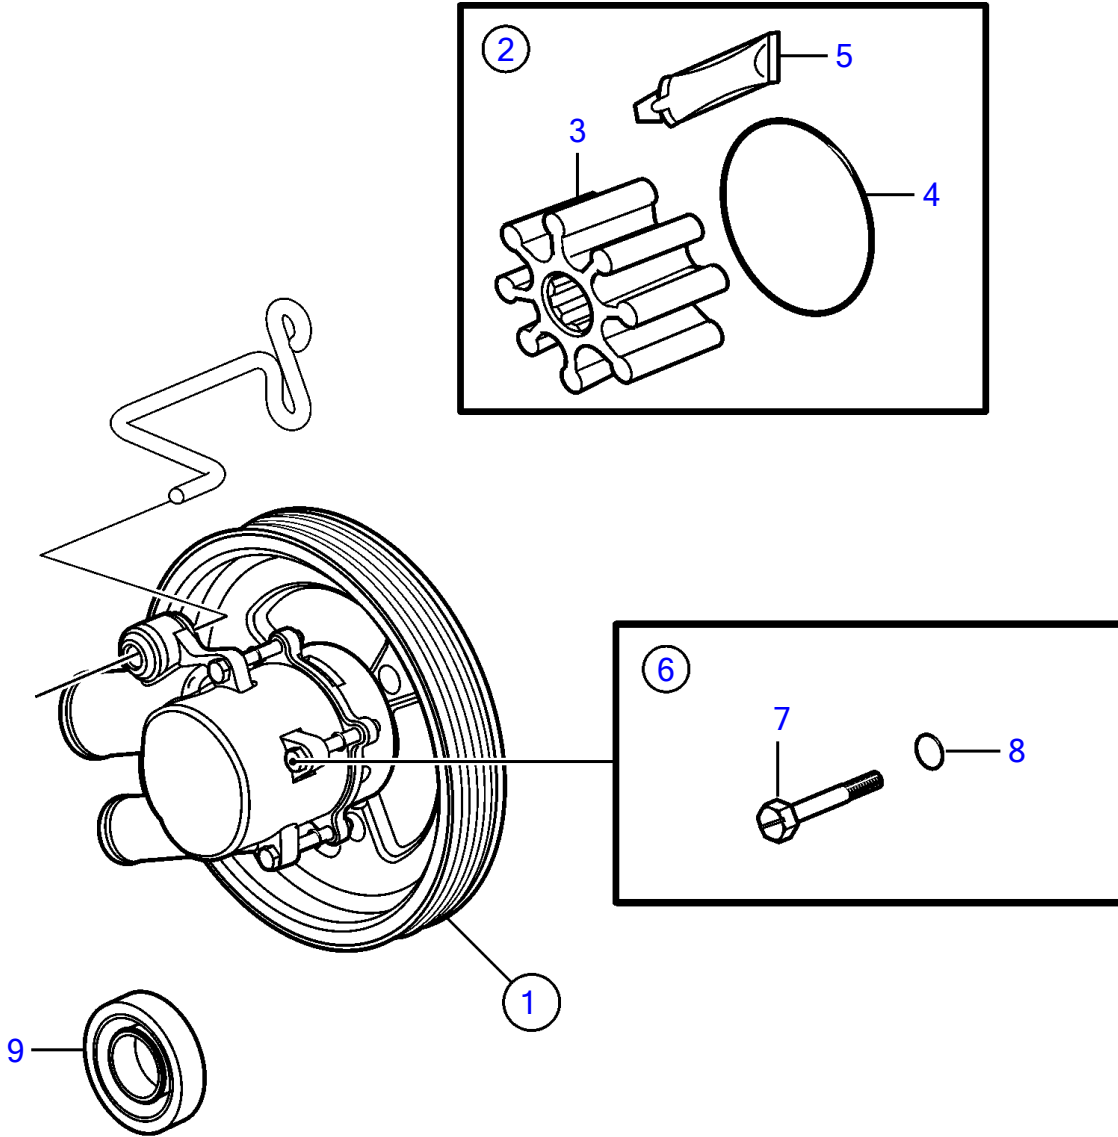

5.0GXIE-P

5.0GXIE-P

REF	PART NO.	QTY	DESCRIPTION	NOTES
1	21212799	1	Pump	
2	21213664	1	Impeller kit	replaces 3842786 for gas engines
3	21212794	1	• Impeller	
4	3858938	1	• O-ring	
5		1	• Lubricant, glycerin	not sold separately
6	21951332	1	Screw kit	
7		4	• Screw	not sold separately
8		4	• O-ring	not sold separately
9	827247	1	Sealing ring	