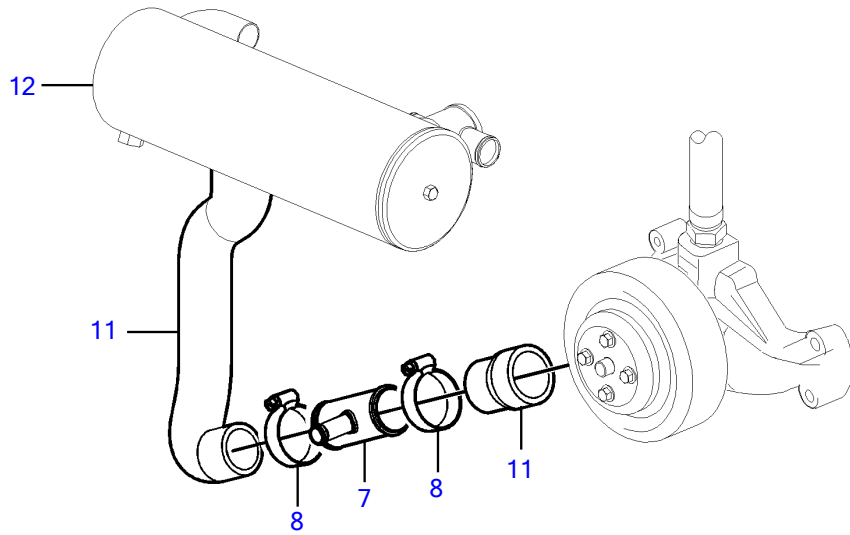

## 5.0GXIE-P

REF	PART NO.	QTY	DESCRIPTION	NOTES
1	21527832	1	Kit	Kit has other parts that are not used on this engine
2	40005443	1	• Nipple	7/16" - 14 unc
3	976970	1	• • O-ring	
4	856483	1	• Hose connection	1/4"-18 NPTF
5	3852602	4	• Hose clamp	
6	3818035	1	• Fitting	
7	3863068	1	• T-pipe	
8	3854978	2	• Hose clamp	
9	3860613	1	• T-nipple	
10		X	Hose, heater	Hose not supplied with kit.
11		X	Hose	Cut, Circulation pump to heat exchanger
12		X	Heat exchanger	
13		X	Expansion tank	