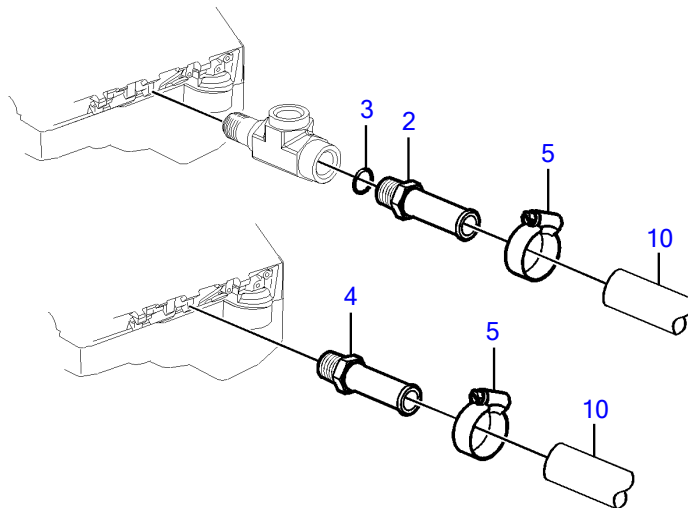

5.0GXIE-P

## 5.0GXIE-P

REF	PART NO.	QTY	DESCRIPTION	NOTES
1	21527832	1	Kit	Kit has other parts that are not used on this engine
2	40005443	1	• Nipple	7/16" - 14 unc
3	976970	1	• • O-ring	
4	856483	1	• Hose connection	1/4"-18 NPTF
5	3852602	4	• Hose clamp	
6	3818035	1	• Fitting	
7	3863068	1	• T-pipe	
8	3854978	2	• Hose clamp	
9	3860613	1	• T-nipple	
10		X	Hose, heater	Hose not supplied with kit.
11		X	Hose	Cut, Circulation pump to heat exchanger
12		X	Heat exchanger	
13		X	Expansion tank	