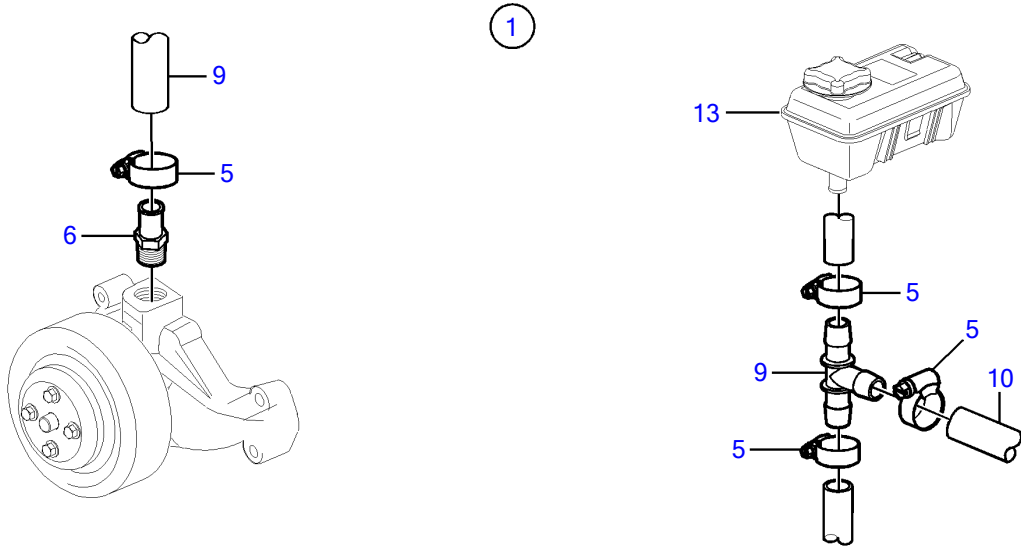

## 5.0GXIE-P

REF	PART NO.	QTY	DESCRIPTION	NOTES
1	21527832	1	Kit	Kit has other parts that are not used on this engine
2	40005443	1	• Nipple	7/16" - 14 unc
3	976970	1	• • O-ring	
4	856483	1	• Hose connection	1/4"-18 NPTF
5	3852602	4	• Hose clamp	
6	3818035	1	• Fitting	
7	3863068	1	• T-pipe	
8	3854978	2	• Hose clamp	
9	3860613	1	• T-nipple	
10		X	Hose, heater	Hose not supplied with kit.
11		X	Hose	Cut, Circulation pump to heat exchanger
12		X	Heat exchanger	
13		X	Expansion tank	