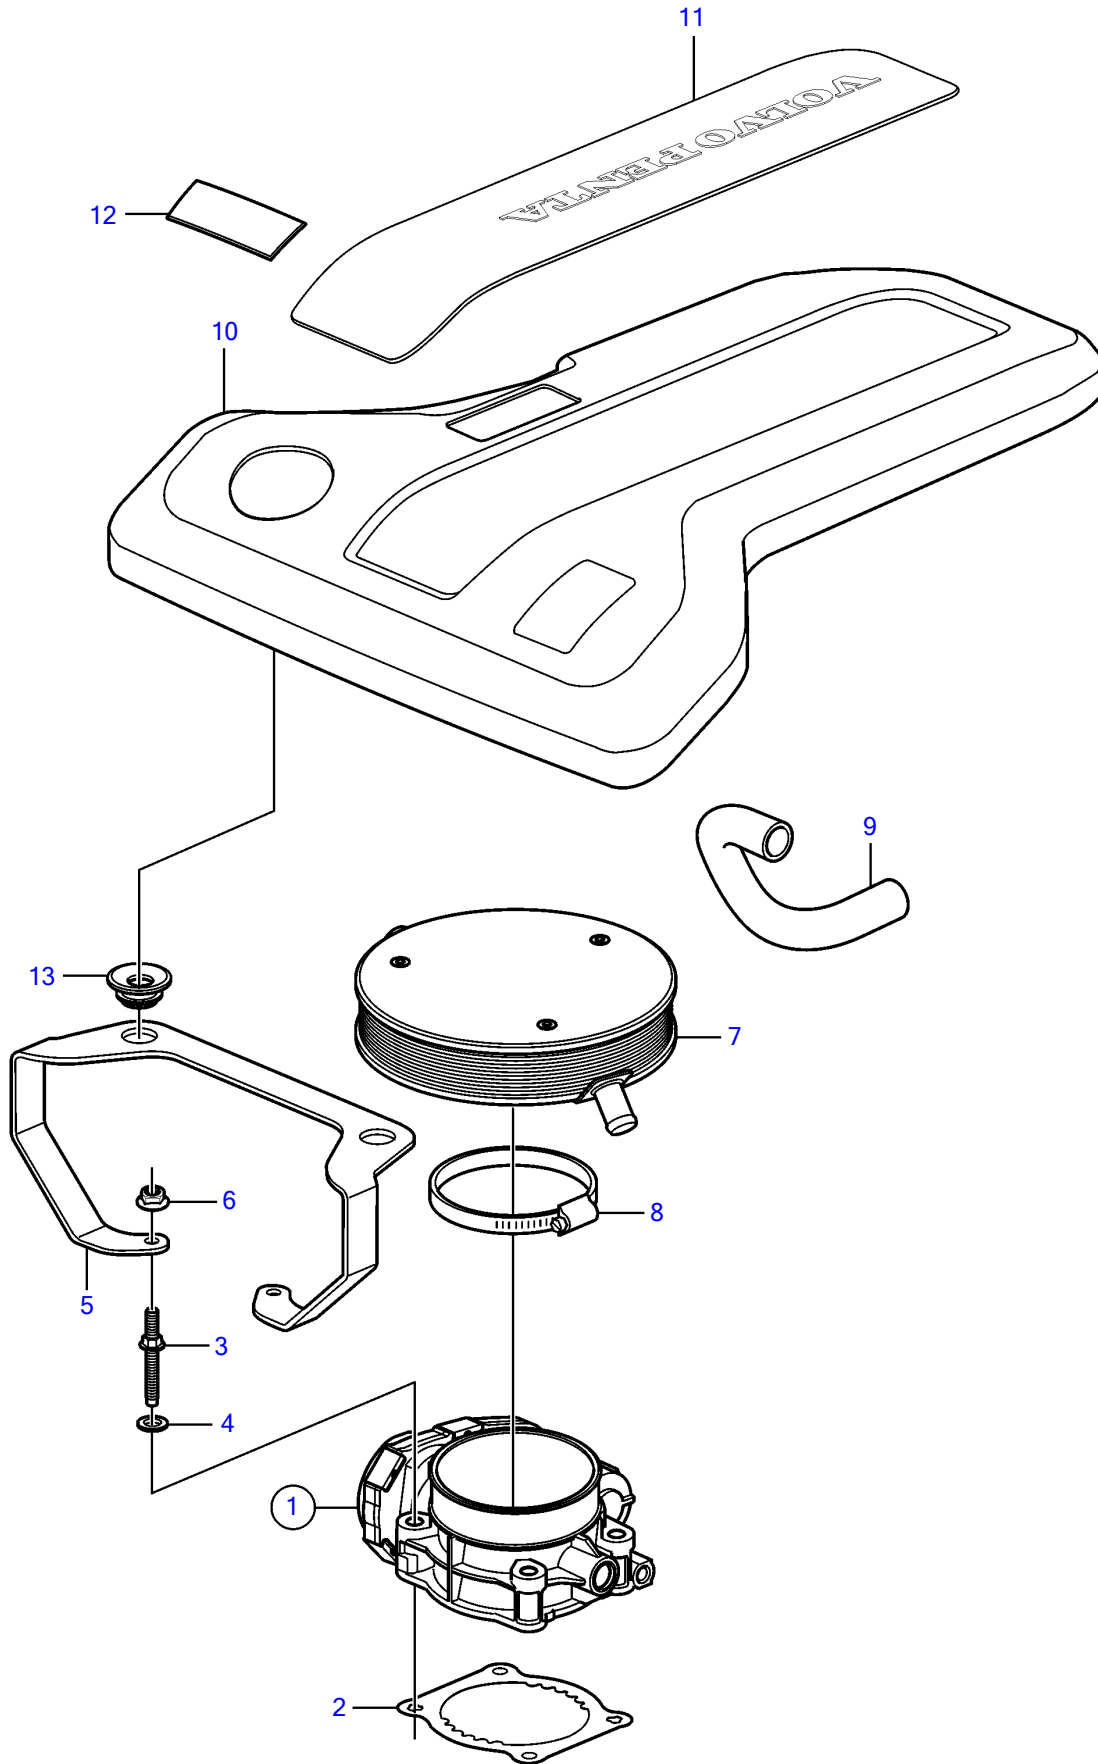

5.0GXIE-270-R

5.0GXIE-270-R

REF	PART NO.	QTY	DESCRIPTION	NOTES
1	21141689	1	Body	
		1	• Switch, idle validation	not sold separately
		2	• Sensor kit, throttle position	not sold separately
2	3849022	1	Gasket	
3	3858964	4	Stud	
4		4	• Washer	not sold separately
5	21446001	1	Bracket	
6	981124	2	Flange nut	
7	21297352	1	Flame retainer	
8	21221046	1	Hose clamp	
9	3853546	1	Hose	To valve cover
10	21697113	1	Cover	replaced by next part number
	21973467	1	Cover	
11	21670679	1	• Decal	Volvo Penta V8
12	21658914	1	Decal	270
13	21429100	4	Grommet	