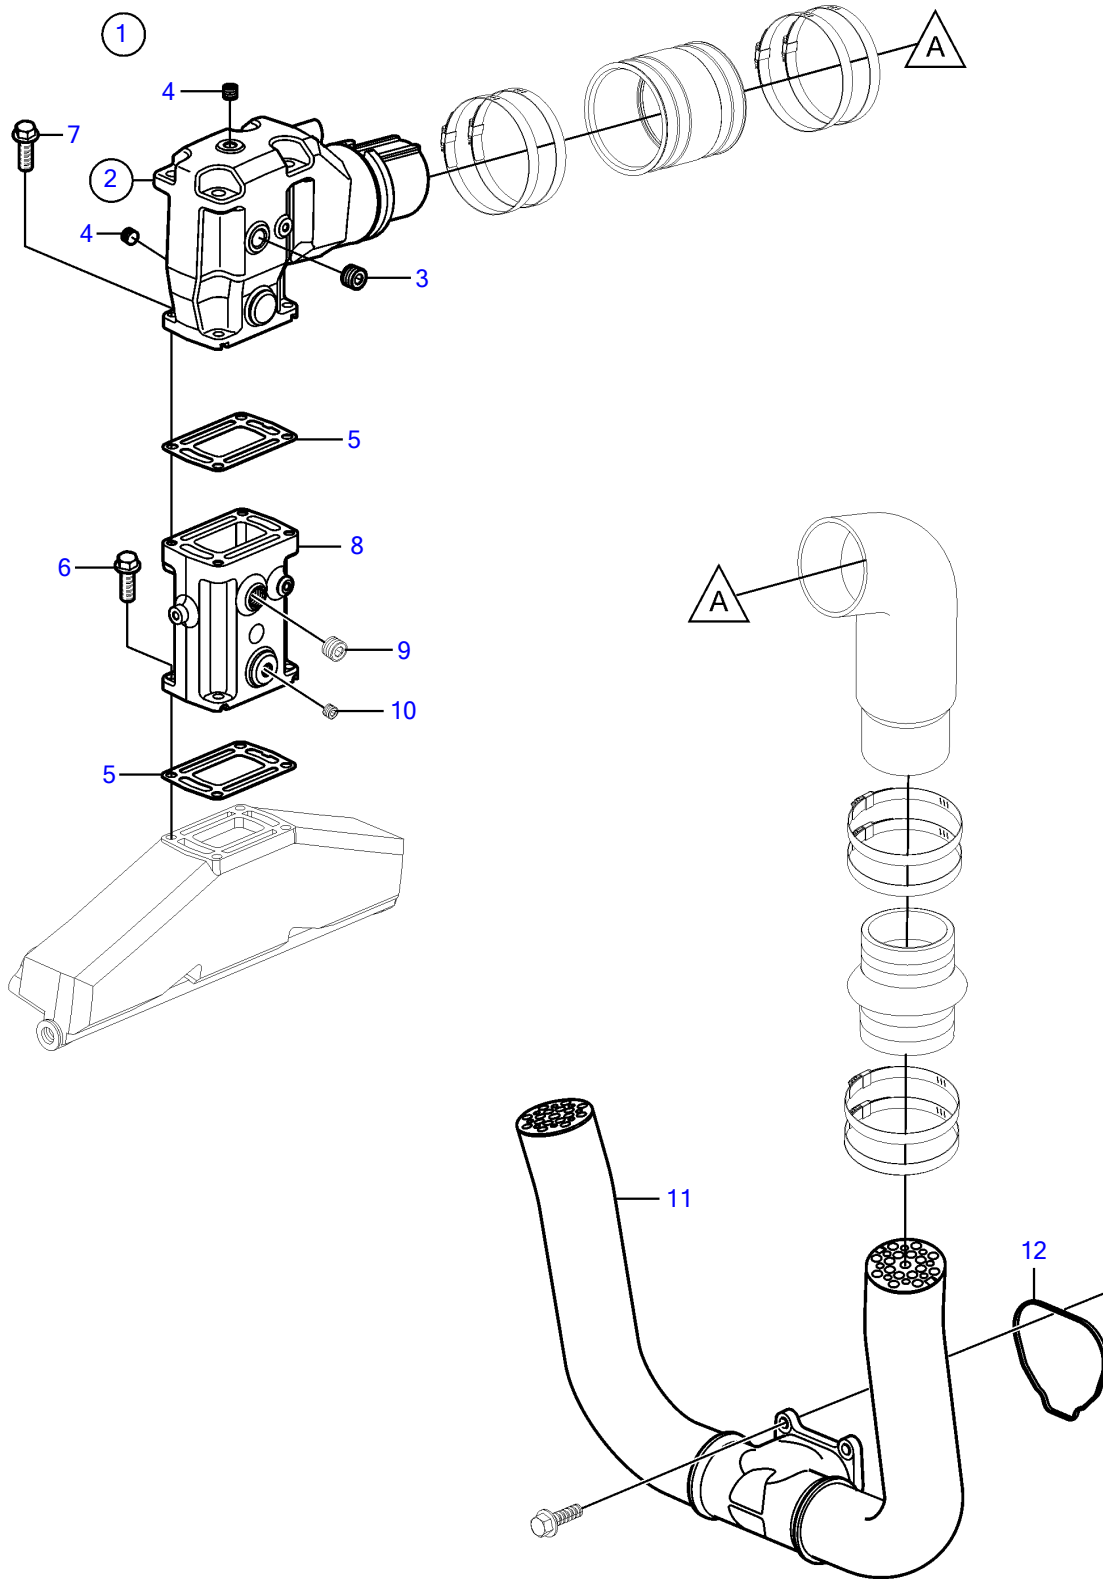

5.0GXIE-270-R

5.0GXIE-270-R

| REF | PART NO. | QTY | DESCRIPTION            | SEE SEC.    | NOTES                                  |
|-----|----------|-----|------------------------|-------------|--|
| 1   | 40005141 | 1   | Kit                    |             | See exhaust section for mounting parts |
| 2   | 3863061  | 2   | • Elbow                |             |  |
|     |          |     | • Bulletin P-25-1-5    | P-25-1-5-EN | Riser Extension Kit                    |
|     |          |     | • Bulletin P-25-1-4    | P-25-1-4-EN | Tall Riser Options                     |
| 3   | 3850999  | 4   | • • Plug               |             |  |
| 4   | 3850740  | 4   | • • Plug               |             |  |
| 5   | 3863191  | 2   | • Kit                  |             |  |
|     |          | 4   | • • Gasket             |             | not sold separately                    |
| 6   | 3887488  | 8   | • Flange screw         |             |  |
| 7   | 3887488  | 8   | • Flange screw         |             |  |
| 8   | 3842853  | 2   | • Exhaust pipe extensi |             |  |
|     |          |     | • Bulletin P-25-1-4    | P-25-1-4-EN | Tall Riser Options                     |
| 9   | 3850999  | 4   | • • Plug               |             |  |
| 10  | 3850740  | 4   | • • Plug               |             |  |
| 11  | 3888687  | 1   | • Exhaust pipe         |             |  |
| 12  | 3841013  | 1   | • Gasket               |             |  |