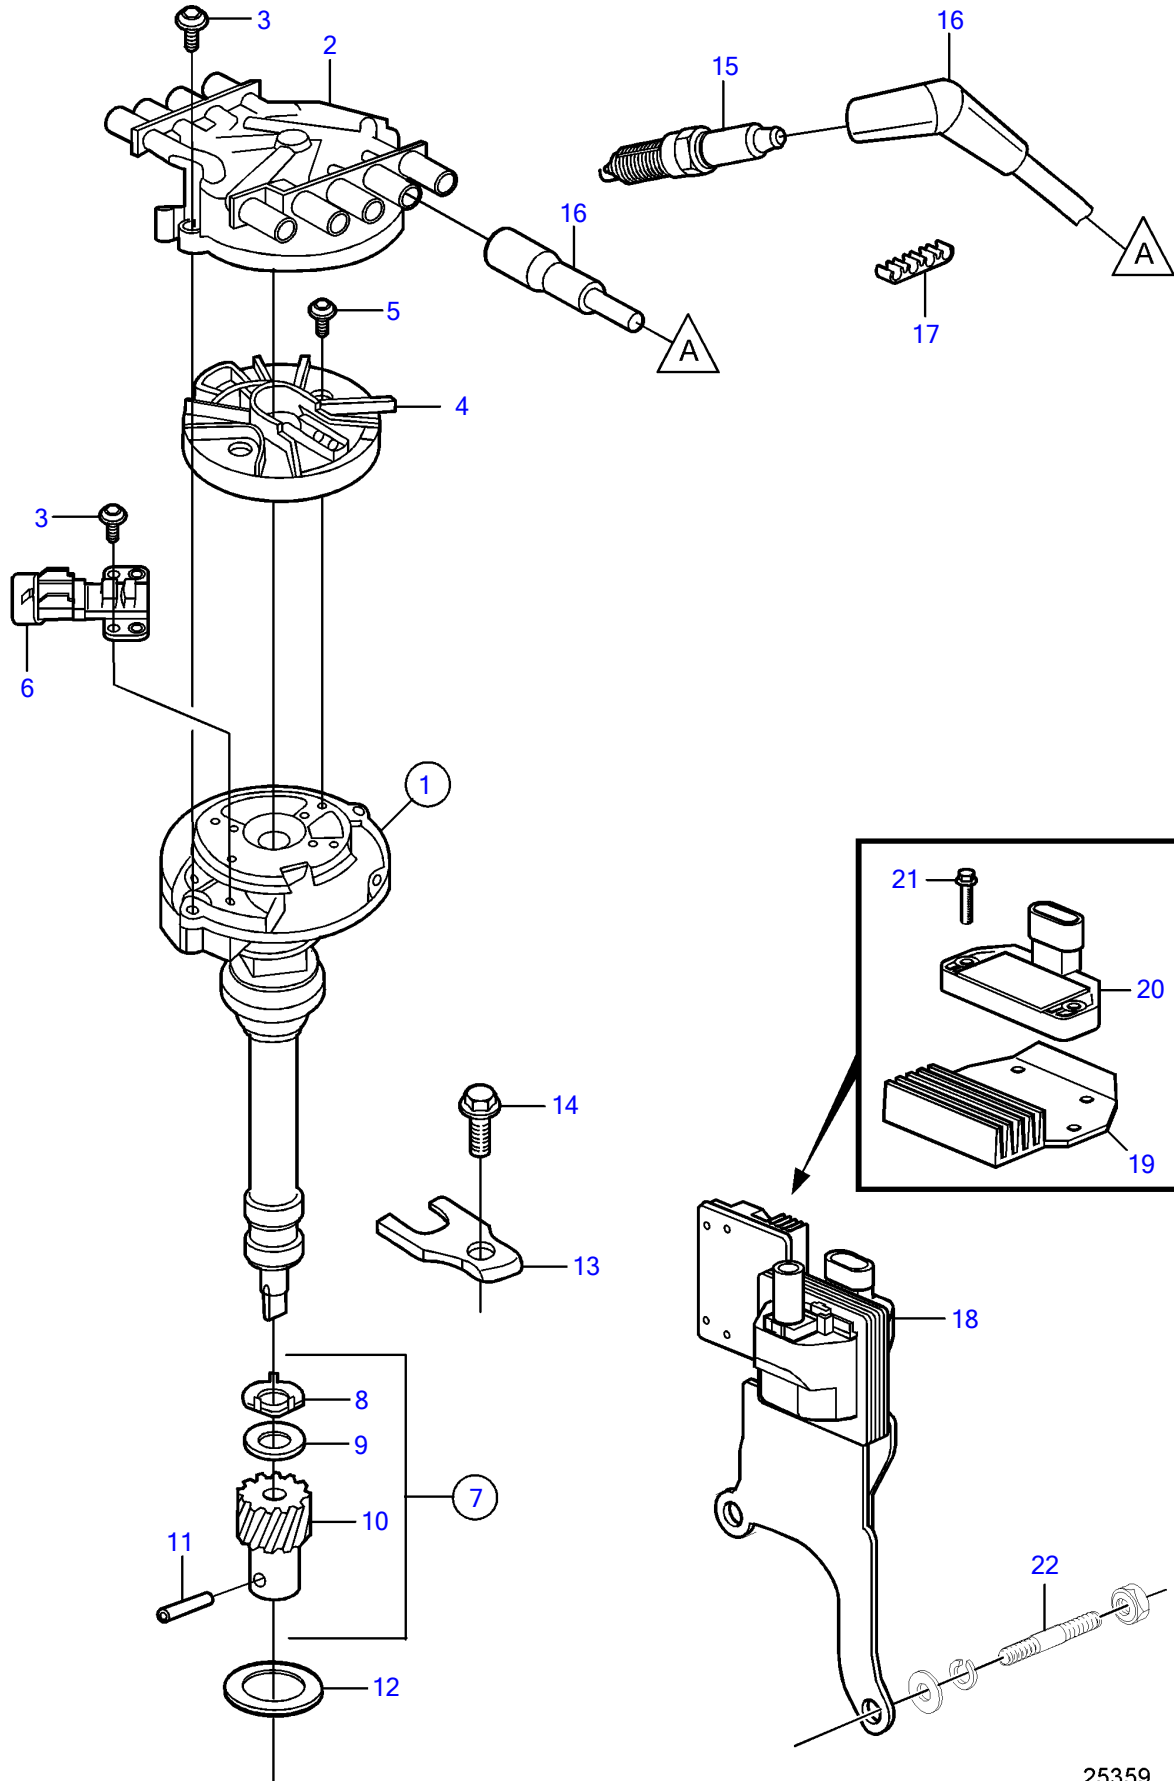

5.0GXIE-270-R

## 5.0GXIE-270-R

REF	PART NO.	QTY	DESCRIPTION	NOTES
1	3861987	1	Distributor	replaced by next part number
	21622232	1	Distributor	
2	3858975	1	• Distributor cap	
3	3858976	4	• Bolt	
4	3858977	1	• Rotor	
5	3858978	2	• Bolt	
6	3863130	1	• Sensor, camshaft position	
7	3858980	1	• Kit	
8		1	• • Washer	not sold separately
9		1	• • Washer	not sold separately
10		1	• • Gear	not sold separately
11		1	• • Pin	not sold separately
12	3852109	1	Gasket	
13	3852108	1	Clamp	
14	3861978	1	Screw	
15	21467472	2	Spark plug kit	4 pack
	21467473	1	Kit	24 pack
16	3888328	1	Ignition cable kit	
17	(3852491)	4	Retainer	Obsolete part
18	21436799	1	Ignition coil	
19	3858985	1	• Cooling plate	
20	3858984	1	• Module	
21	3858986	2	• Bolt	
22		2	Stud	See page with flywheel and flywheel housing.