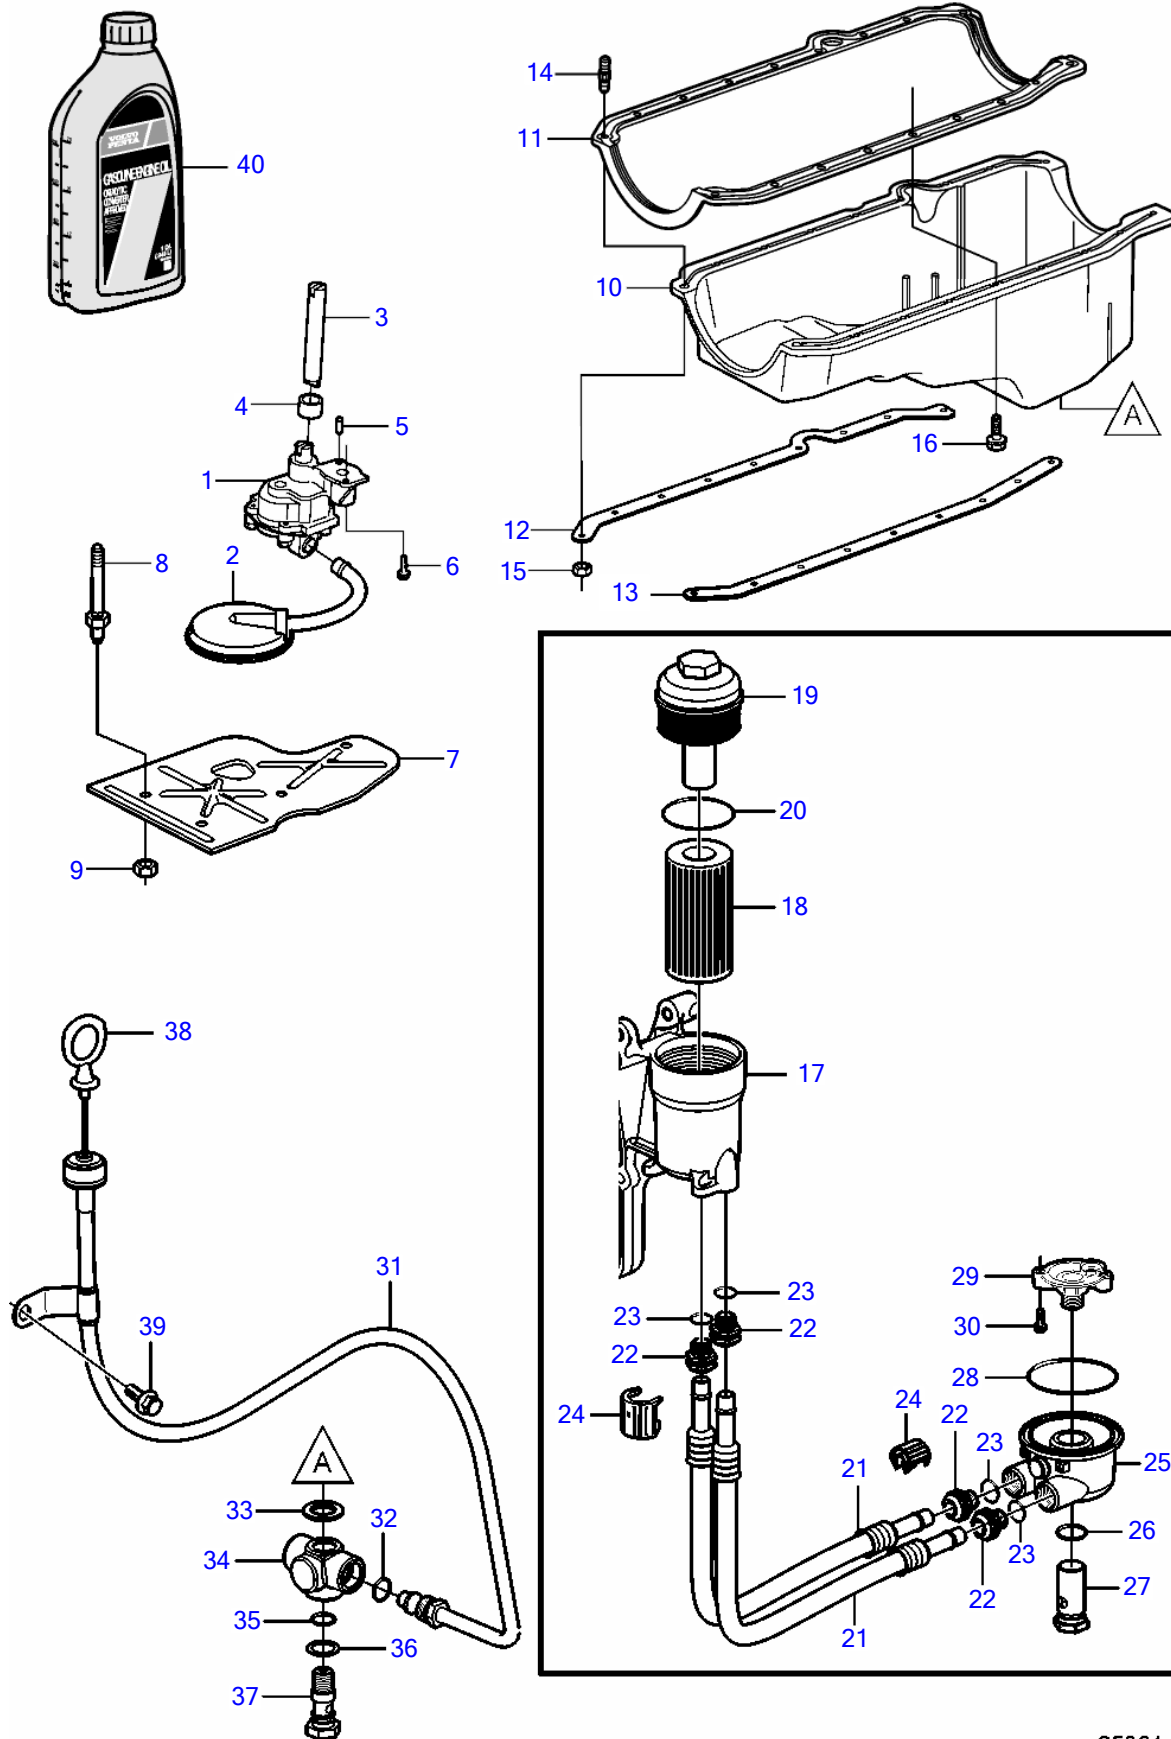

5.0GXIE-270-R

25361

5.0GXIE-270-R

REF	PART NO.	QTY	DESCRIPTION	NOTES
1	3856125	1	Oil pump	
2	3856126	1	Strainer	
3	3853198	1	Shaft	
4	3853199	1	Retainer	
5	3855972	2	Pin	
6	3853234	1	Bolt	
7	3852744	1	Baffle	
8	3862354	6	Stud	
9	3857664	5	Nut	
10	3857778	1	Sump	
11	3856138	1	Gasket kit	
12	3856121	1	Reinforcement	Starboard
13	3856120	1	Reinforcement	Port
14	3853202	4	Stud	
15	3856930	4	Nut	
16	3852595	14	Bolt	
17	21573817	1	Bracket	
18	8692305	1	Oil filter	
19	3875234	1	Cardboard tube	
20		1	• O-ring	not sold separately
21	3887657	2	Hose assembly	
22	3886181	4	Fitting screw	
23		4	• O-ring	not sold separately
24	3888543	4	Clip	
25	3886019	1	Adapter	
26	3852089	1	O-ring	
27	3853495	1	Retainer	
28	3852470	1	O-ring	
29	(3852219)	1	Valve	Obsolete part
30	3852133	2	Screw	
31	21369039	1	Dipstick tube	
32	3852033	1	O-ring	
33	3851981	1	Washer	
34	3587783	1	Fitting	
35	3853674	1	O-ring	
36	3852007	1	Washer	
37	888958	1	Retainer	
38	21107444	1	Dipstick	
39	(3853557)	1	Flange screw	Obsolete part
40		X	Oil	See Maintenance Parts