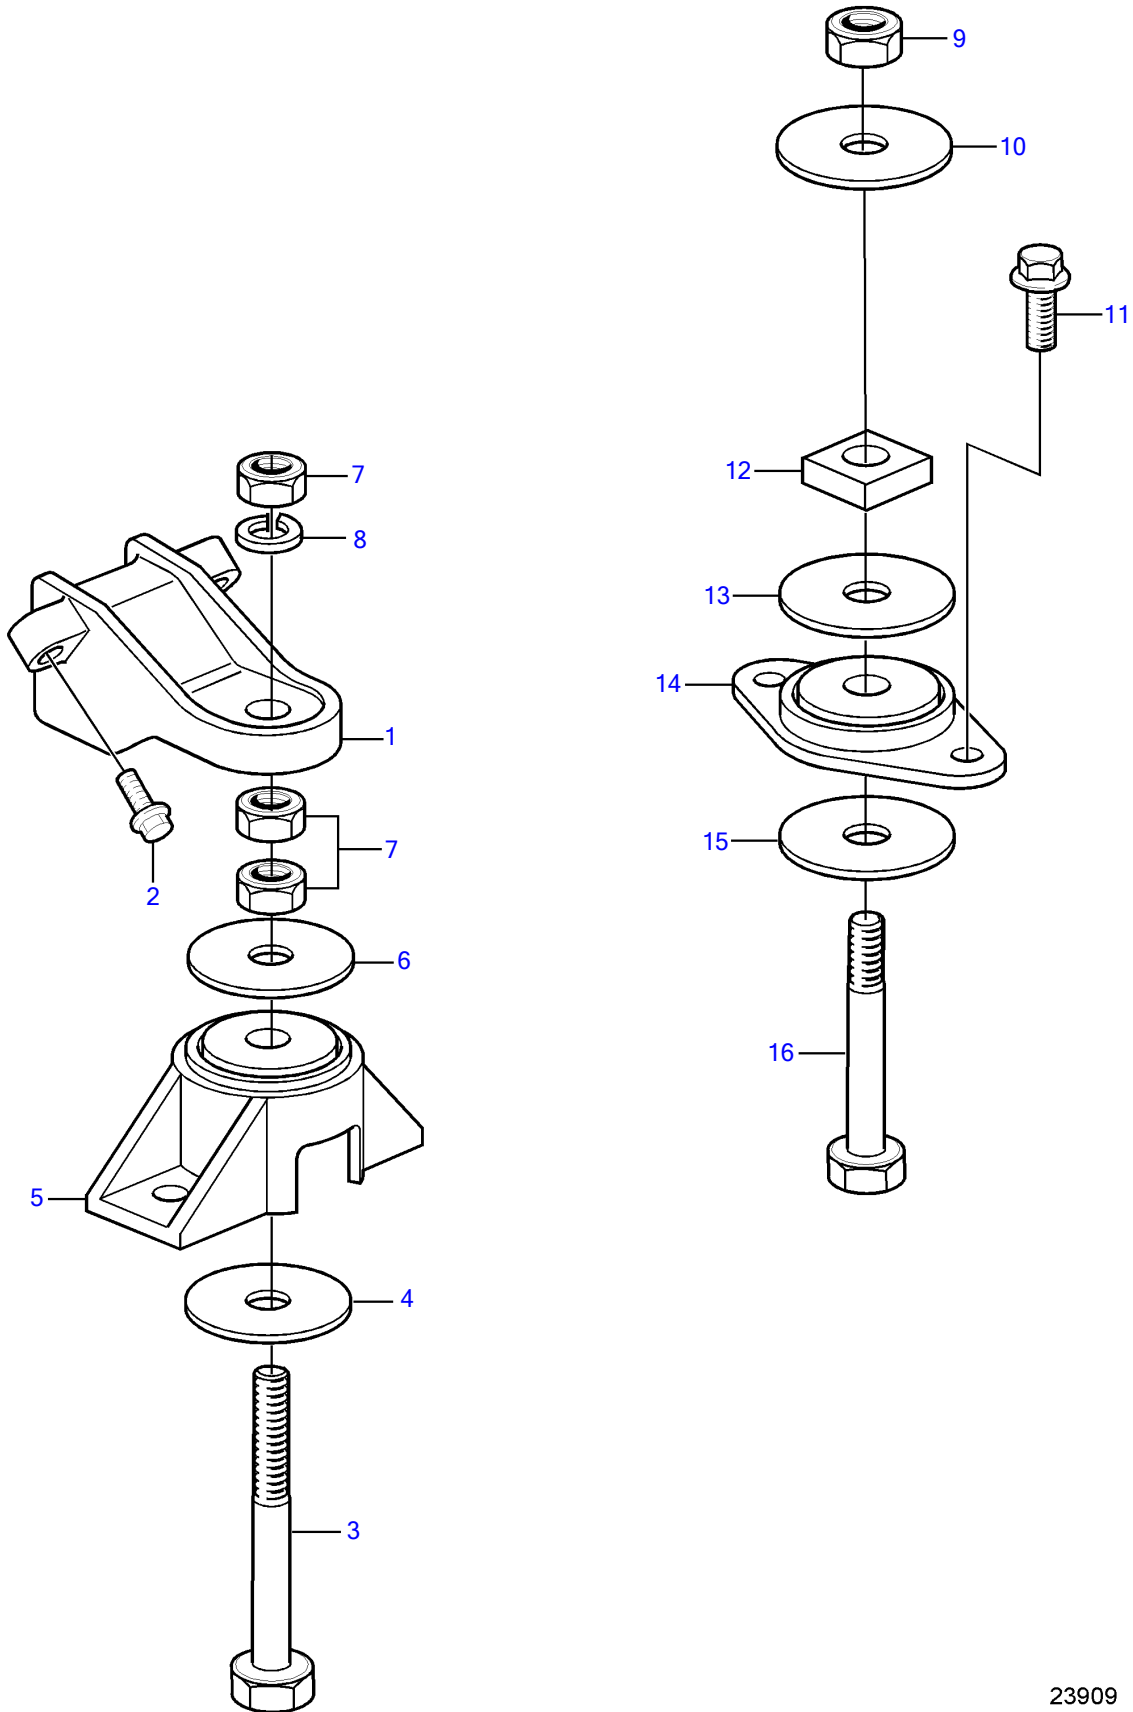

5.0GXIE-270-R

23909

5.0GXIE-270-R

REF	PART NO.	QTY	DESCRIPTION	NOTES
1	3818718	2	Bracket	
2	3860582	5	Flange screw	L=1.25" (32mm)
	3853393	1	Flange screw	L=38mm
3	3852566	2	Bolt	replaced by next part number
	21740808	2	Hexagon screw	
4	3852428	2	Washer	
5	3853805	2	Rubber cushion	
6	3852433	2	Washer	
7	3852021	6	Nut	
8	3852090	2	Spring washer	
9	3862657	2	Nut	
10	3852540	2	Washer	
11	3595401	4	Flange screw	
12	3852539	2	Square nut	
13	3852622	2	Washer	
14	3853806	2	Rubber cushion	
15	3852542	2	Washer	
16	3587962	2	Hexagon screw	