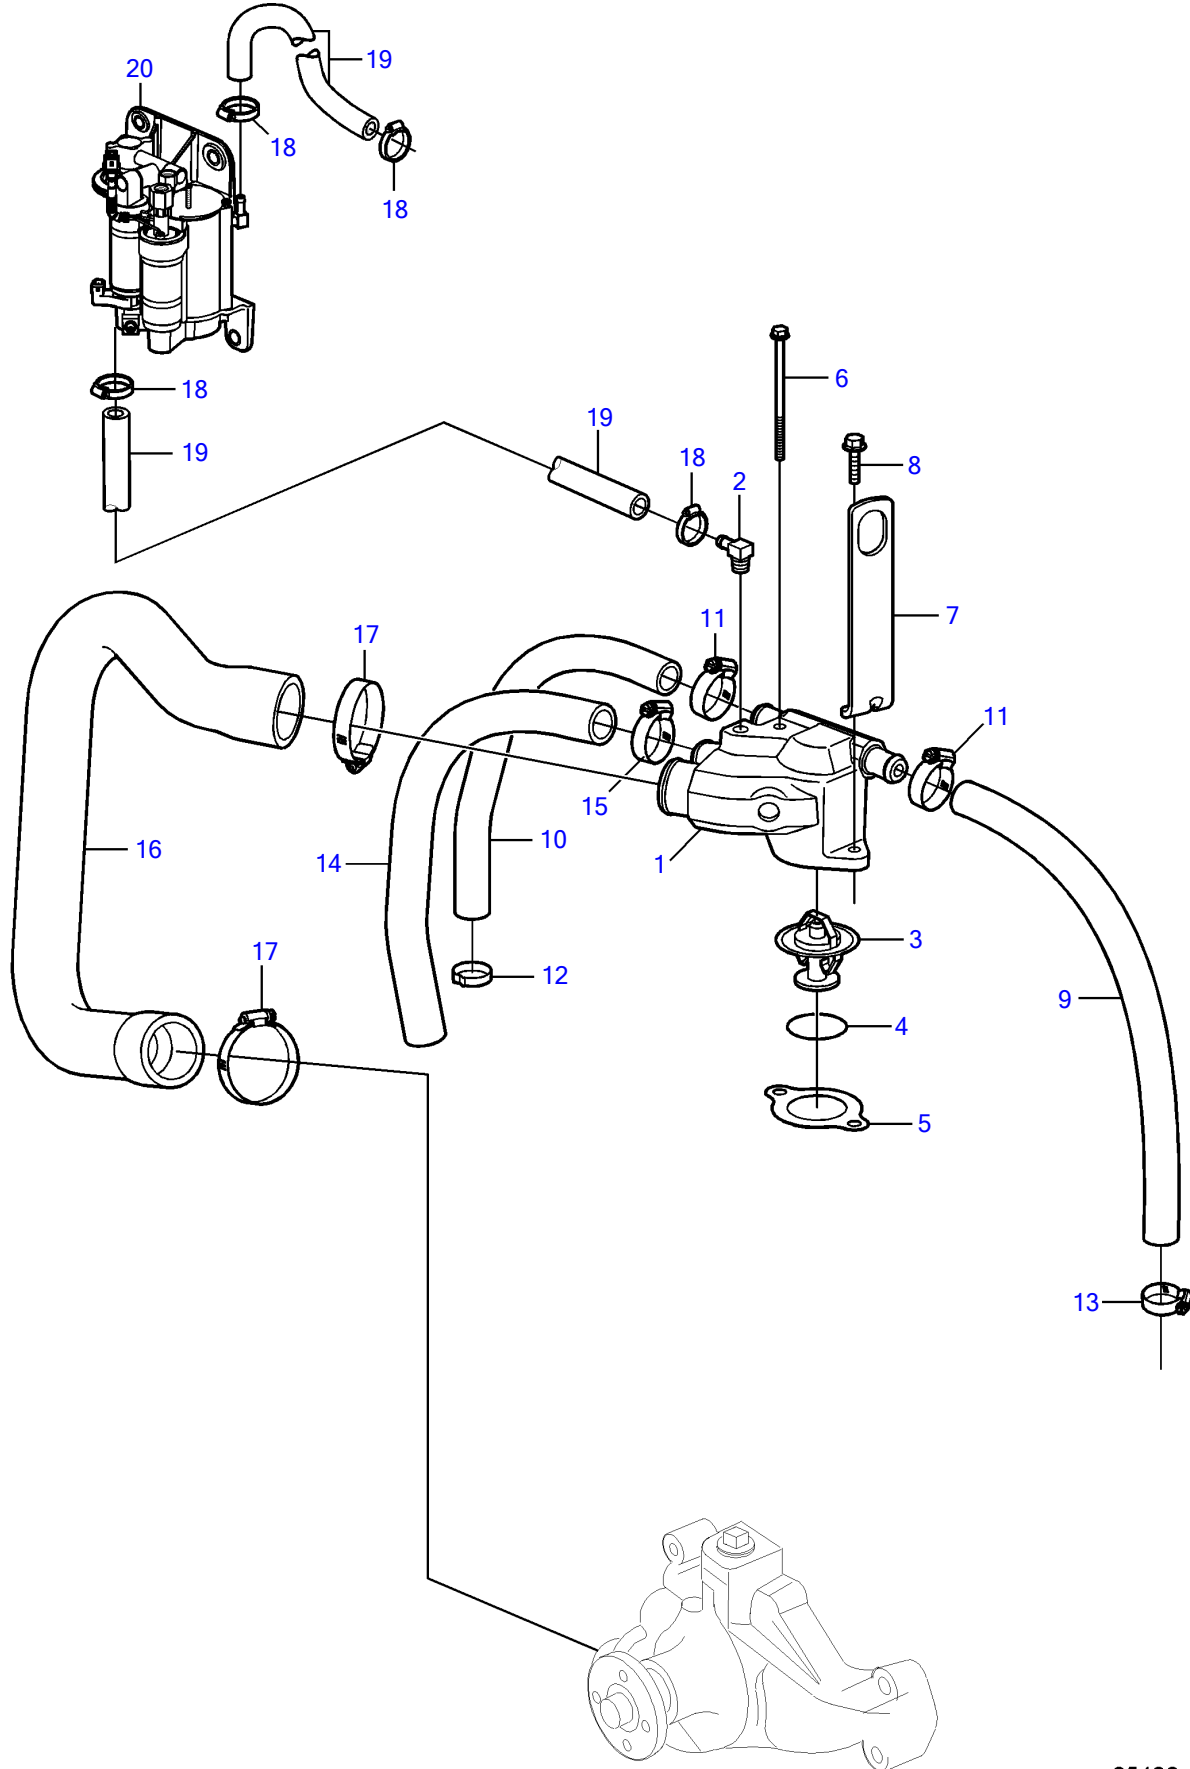

5.0GXIE-270-R

5.0GXIE-270-R

REF	PART NO.	QTY	DESCRIPTION	NOTES
1	3589553	1	Thermostat housing	
2	3853597	1	Elbow	
3	3587597	1	Thermostat	
4	983944	1	O-ring	
5	3852111	1	Gasket	
6	968842	1	Flange screw	
7	3593503	1	Bracket	
8	946671	1	Flange screw	
9	21545765	1	Hose	Exhaust, Port
10	3862536	1	Hose	Exhaust, Starboard
11	3863439	2	Hose clamp	
12	(982715)	1	Clamp	Obsolete part
13	(982715)	1	Clamp	Obsolete part
14	3817817	1	Hose	Seawater pump
15	3863441	1	Hose clamp	
16	3862523	1	Hose	
17	3863438	2	Hose clamp	
18	3860413	4	Hose clamp	
19	3862550	2	Hose	
20		1	Fuel pump	