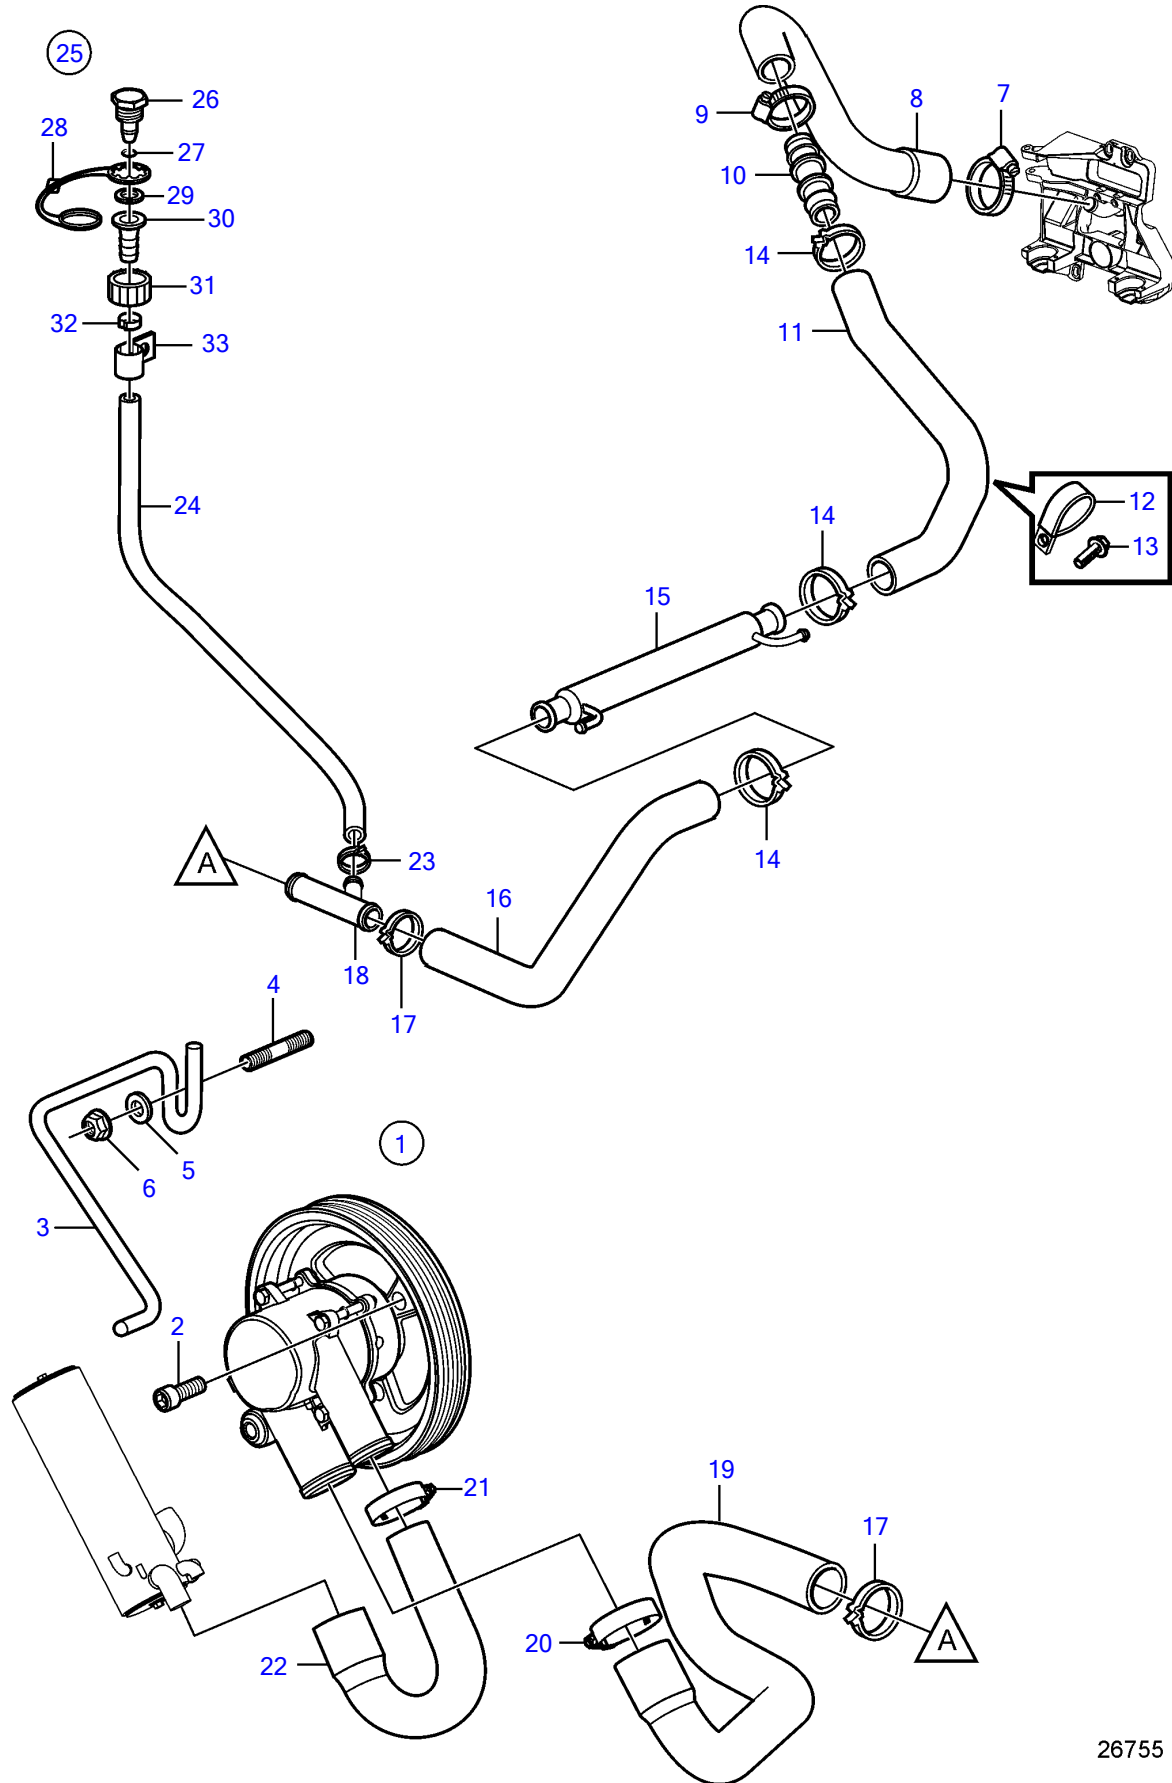

5.0GXIE-270-R

26755

5.0GXIE-270-R

REF	PART NO.	QTY	DESCRIPTION	NOTES
1	21212799	1	Pump	
2	3857939	3	Screw	
3	3817688	1	Bracket	
4	941814	2	Stud	
5	980933	2	Washer	
6	3857181	2	Flange lock nut	
7	3812302	1	Hose clamp	
8	21340837	1	Hose	
9	3863444	2	Hose clamp	
10	21429137	1	Connector	
11	21429139	1	Hose	
12	3853312	2	Clamp	replaced by next part number
	21619466	2	Attaching clamp	
13	(3853557)	2	Flange screw	Obsolete part, 3/8" - 16 unc, L=0.75" (19mm)
14	982645	3	Clamp	
15	21399019	1	Hydraulic oil cooler	
16	21545763	1	Hose	
17	982645	2	Clamp	
18	3862699	1	T-pipe	
19	21517955	1	Hose	
20	3863440	1	Hose clamp	
21	3852602	1	Hose clamp	
22	3817818	1	Hose, heat exchanger	
23	983168	1	Hose clamp	
24	3860747	1	Hose	
25	3807440	1	Connector	
26		1	• Cap	not sold separately
27	942978	1	• O-ring	
28	3862082	1	• Retainer	
29	3807664	1	• Washer	
30		1	• Connector	not sold separately
31		1	• Connector	not sold separately
32	983168	1	Hose clamp	
33	3862891	1	Attaching clamp	