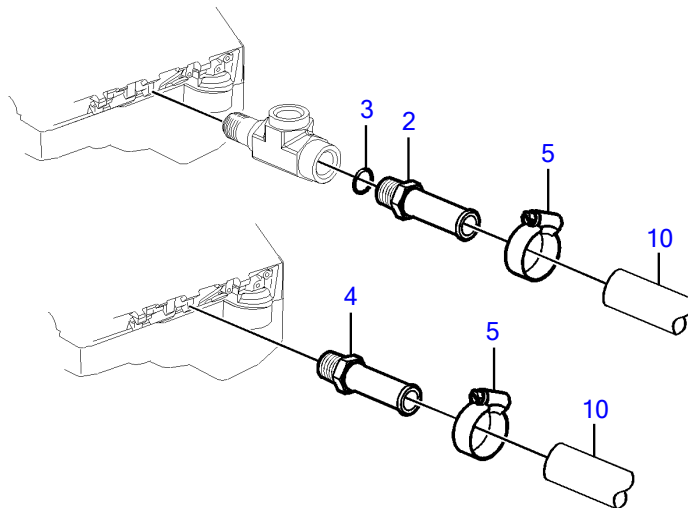

5.0GXIE-270-R

5.0GXIE-270-R

REF	PART NO.	QTY	DESCRIPTION	NOTES
1	21527832	1	Kit	Kit has other parts that are not used on this engine
2	40005443	1	• Nipple	7/16" - 14 unc
3	976970	1	• • O-ring	
4	856483	1	• Hose connection	1/4"-18 NPTF
5	3852602	4	• Hose clamp	
6	3818035	1	• Fitting	
7	3863068	1	• T-pipe	
8	3854978	2	• Hose clamp	
9	3860613	1	• T-nipple	
10		X	Hose, heater	Hose not supplied with kit.
11		X	Hose	Cut, Circulation pump to heat exchanger
12		X	Heat exchanger	
13		X	Expansion tank	