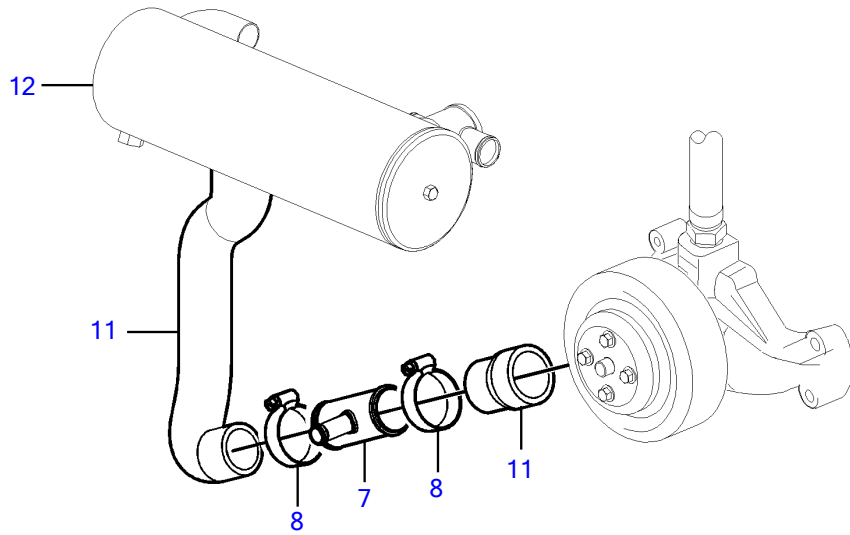

5.0GXIE-270-R

5.0GXIE-270-R

REF	PART NO.	QTY	DESCRIPTION	NOTES
1	21527832	1	Kit	Kit has other parts that are not used on this engine
2	40005443	1	• Nipple	7/16" - 14 unc
3	976970	1	• • O-ring	
4	856483	1	• Hose connection	1/4"-18 NPTF
5	3852602	4	• Hose clamp	
6	3818035	1	• Fitting	
7	3863068	1	• T-pipe	
8	3854978	2	• Hose clamp	
9	3860613	1	• T-nipple	
10		X	Hose, heater	Hose not supplied with kit.
11		X	Hose	Cut, Circulation pump to heat exchanger
12		X	Heat exchanger	
13		X	Expansion tank	