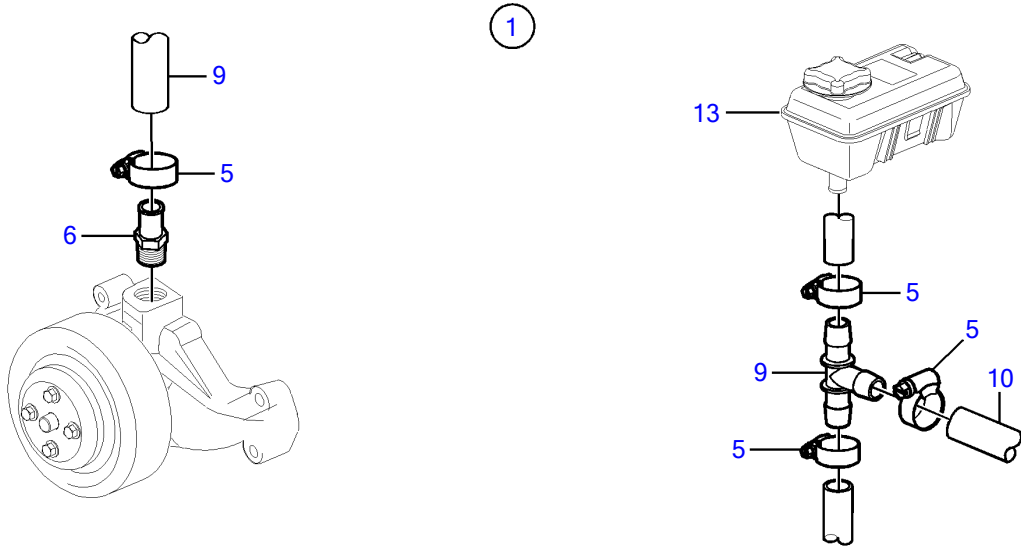

5.0GXIE-270-R

5.0GXIE-270-R

REF	PART NO.	QTY	DESCRIPTION	NOTES
1	21527832	1	Kit	Kit has other parts that are not used on this engine
2	40005443	1	• Nipple	7/16" - 14 unc
3	976970	1	• • O-ring	
4	856483	1	• Hose connection	1/4"-18 NPTF
5	3852602	4	• Hose clamp	
6	3818035	1	• Fitting	
7	3863068	1	• T-pipe	
8	3854978	2	• Hose clamp	
9	3860613	1	• T-nipple	
10		X	Hose, heater	Hose not supplied with kit.
11		X	Hose	Cut, Circulation pump to heat exchanger
12		X	Heat exchanger	
13		X	Expansion tank	