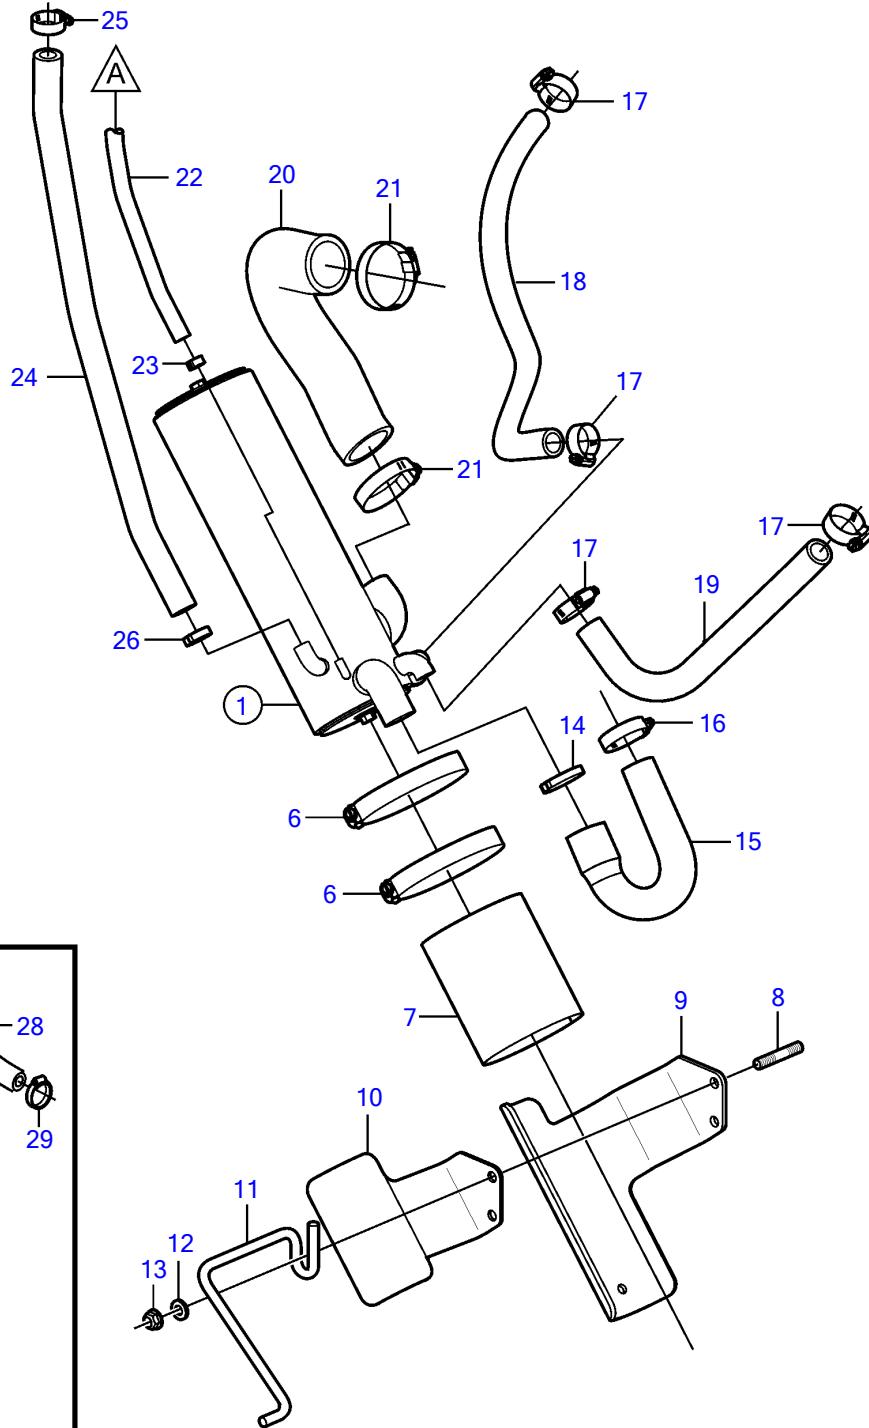

5.0GXIE-270-R

5.0GXIE-270-R

REF	PART NO.	QTY	DESCRIPTION	SEE SEC.	NOTES
1	3861471	1	Heat exchanger		
2	3858995	1	• Anode		
3	3858993	2	• Gasket		
4	3858992	2	• Cover		
5	3858994	2	• Screw		
6	3863443	2	Hose clamp		
7	3861453	1	Gasket		
8	941814	2	Stud		
9	3595468	1	Bracket		
10	3595466	1	Bracket		
11	3817688	1	Bracket		
12	980933	2	Washer		
13	3857181	2	Flange lock nut		
14	982717	1	Clamp		
	3812302	1	Hose clamp		
15	3817818	1	Hose		
16	3863440	1	Hose clamp		
17	3812303	4	Hose clamp		
18	3860588	1	Hose		Starboard exhaust manifold
19	21552086	1	Hose		Port exhaust manifold
20	3861472	1	Hose		
21	3863438	2	Hose clamp		
22	3860590	1	Hose		Fuel pump
23	982643	1	Clamp		
24	3861485	1	Hose		Expansion tank
25	3812303	1	Hose clamp		
26	(982967)	1	Clamp		Obsolete part
27		1	Fuel pump		See "Fuel system" page
28	3862550	1	Hose		
29	3860413	3	Hose clamp		
30	40005446	1	Fresh water cooling • Bulletin P-26-1-3	P-26-1-3-EN	Freshwater Cooling, 4.3/5.0/5.7L