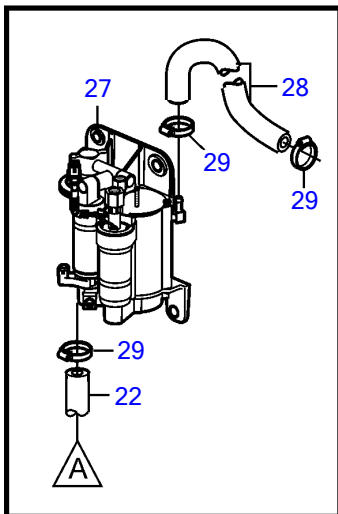

5.0GXIE-270-R

5.0GXIE-270-R

REF	PART NO.	QTY	DESCRIPTION	SEE SEC.	NOTES
1	3861471	1	Heat exchanger		
2	3858995	1	• Anode		
3	3858993	2	• Gasket		
4	3858992	2	• Cover		
5	3858994	2	• Screw		
6	3863443	2	Hose clamp		
7	3861453	1	Gasket		
8	941814	2	Stud		
9	3595468	1	Bracket		
10	3595466	1	Bracket		
11	3817688	1	Bracket		
12	980933	2	Washer		
13	3857181	2	Flange lock nut		
14	982717	1	Clamp		
	3812302	1	Hose clamp		
15	3817818	1	Hose		
16	3863440	1	Hose clamp		
17	3812303	4	Hose clamp		
18	3860588	1	Hose		Starboard exhaust manifold
19	21552086	1	Hose		Port exhaust manifold
20	3861472	1	Hose		
21	3863438	2	Hose clamp		
22	3860590	1	Hose		Fuel pump
23	982643	1	Clamp		
24	3861485	1	Hose		Expansion tank
25	3812303	1	Hose clamp		
26	(982967)	1	Clamp		Obsolete part
27		1	Fuel pump		See "Fuel system" page
28	3862550	1	Hose		
29	3860413	3	Hose clamp		
30	40005446	1	Fresh water cooling • Bulletin P-26-1-3	P-26-1-3-EN	Freshwater Cooling, 4.3/5.0/5.7L