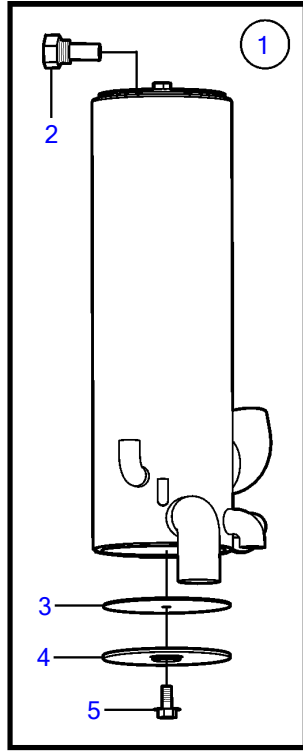

5.0GXIE-270-R

5.0GXIE-270-R

REF	PART NO.	QTY	DESCRIPTION	SEE SEC.	NOTES
1	3861471	1	Heat exchanger		
2	3858995	1	• Anode		
3	3858993	2	• Gasket		
4	3858992	2	• Cover		
5	3858994	2	• Screw		
6	3863443	2	Hose clamp		
7	3861453	1	Gasket		
8	941814	2	Stud		
9	3595468	1	Bracket		
10	3595466	1	Bracket		
11	3817688	1	Bracket		
12	980933	2	Washer		
13	3857181	2	Flange lock nut		
14	982717	1	Clamp		
	3812302	1	Hose clamp		
15	3817818	1	Hose		
16	3863440	1	Hose clamp		
17	3812303	4	Hose clamp		
18	3860588	1	Hose		Starboard exhaust manifold
19	21552086	1	Hose		Port exhaust manifold
20	3861472	1	Hose		
21	3863438	2	Hose clamp		
22	3860590	1	Hose		Fuel pump
23	982643	1	Clamp		
24	3861485	1	Hose		Expansion tank
25	3812303	1	Hose clamp		
26	(982967)	1	Clamp		Obsolete part
27		1	Fuel pump		See "Fuel system" page
28	3862550	1	Hose		
29	3860413	3	Hose clamp		
30	40005446	1	Fresh water cooling • Bulletin P-26-1-3	P-26-1-3-EN	Freshwater Cooling, 4.3/5.0/5.7L