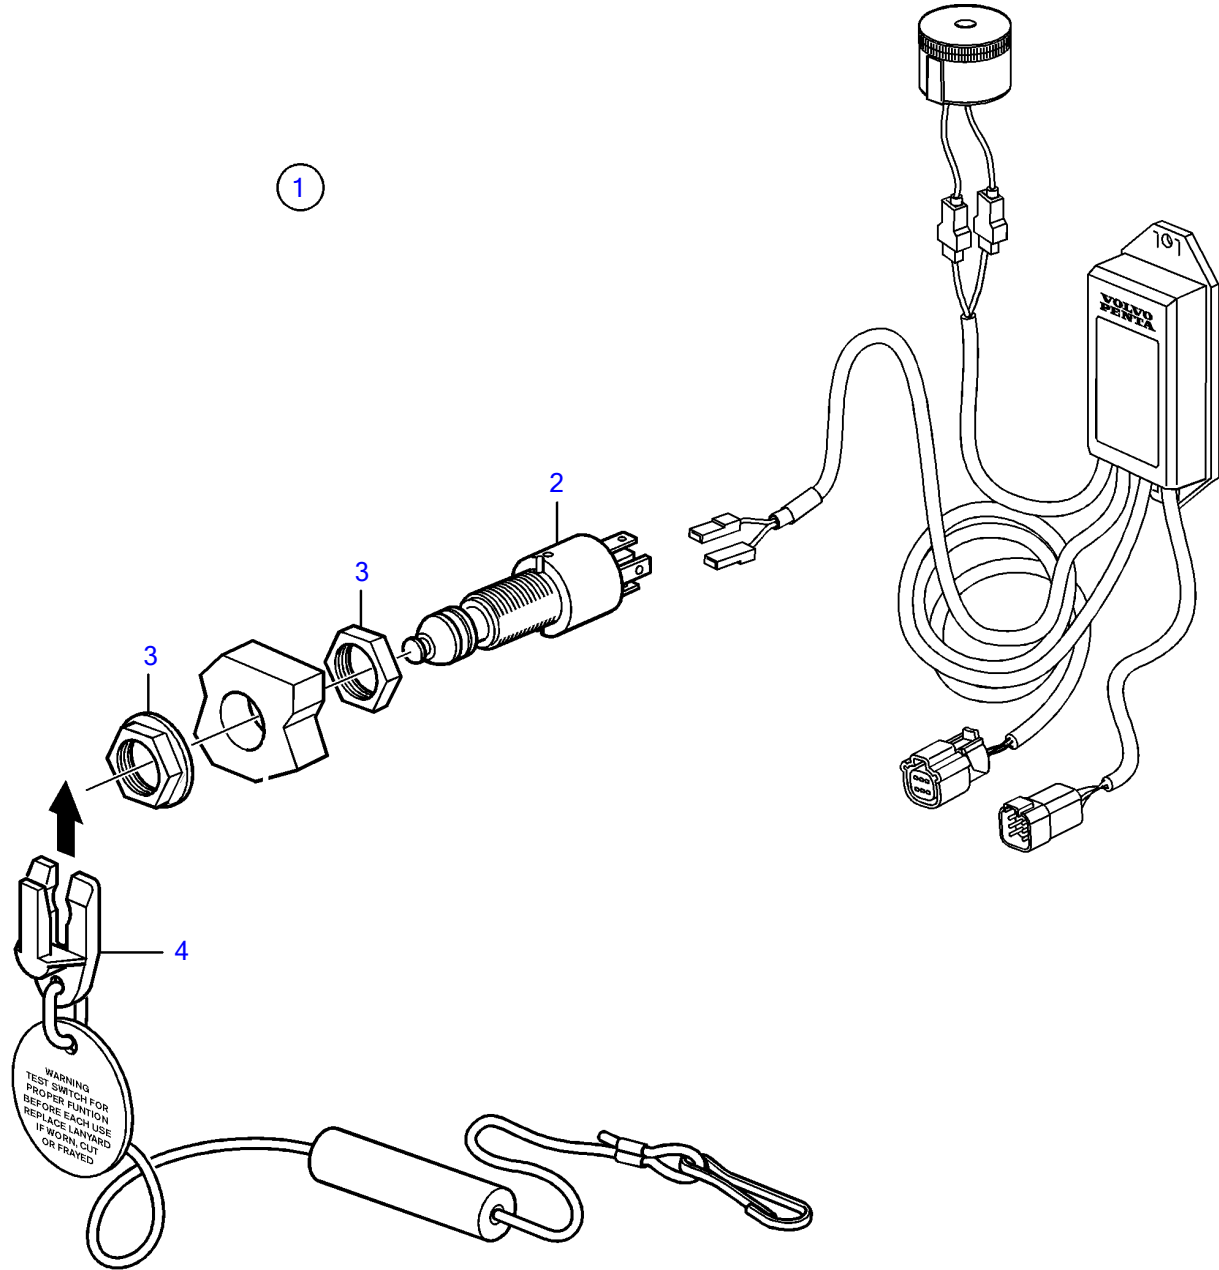

5.0GXIE-270-R

WARNING
TEST SWITCH FOR
PROPER FUNCTION
BEFORE EACH USE
REPLACE LANYARD
IF WORN, CUT
OR FRAID

5.0GXIE-270-R

REF	PART NO.	QTY	DESCRIPTION	NOTES
1	21469024		Switch	
2	3817092	1	• Safety switch	Obsolete part
3		2	• Nut	not sold separately
4	22027280	1	• Safety strap	