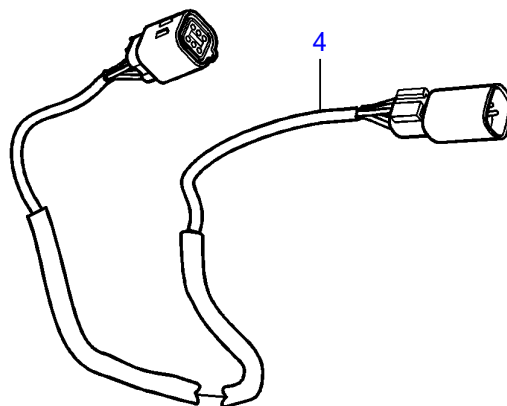

5.0GXICE-P

5.0GXICE-P

REF	PART NO.	QTY	DESCRIPTION	NOTES
1	21469560	1	Steering wheel hub	
		1	• Steering wheel hub	Molex connectors
2	3841280	1	Steering wheel adjus	Component parts not sold separately
3	21421941	1	Cable, t	6 pin Molex
4	21480272	1	Cable, extension	L=1.5m, 6 pin Molex

47700891-64-36309

25427

Upd:2014-06-20

5.0GXICE-P

**VOLVO
PENTA**