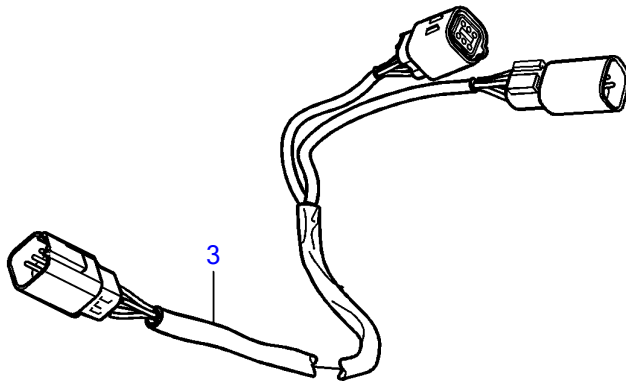

5.0GXICE-P

5.0GXICE-P

REF	PART NO.	QTY	DESCRIPTION	NOTES
1	21469560	1	Steering wheel hub	
		1	• Steering wheel hub	Molex connectors
2	3841280	1	Steering wheel adjus	Component parts not sold separately
3	21421941	1	Cable, t	6 pin Molex
4	21480272	1	Cable, extension	L=1.5m, 6 pin Molex

47700891-64-36309

25427

Upd:2014-06-20

5.0GXICE-P

**VOLVO
PENTA**