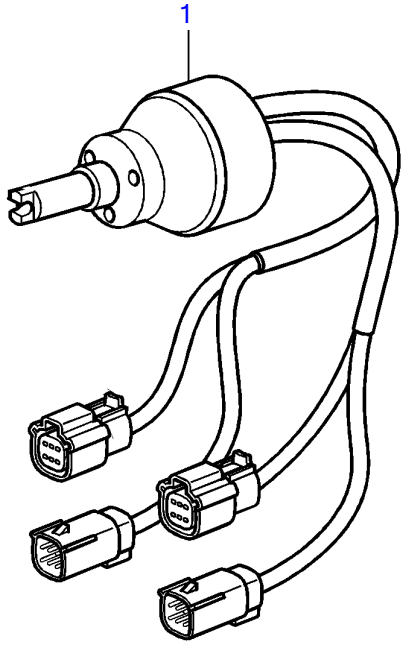

5.0GXICE-P

5.0GXICE-P

REF	PART NO.	QTY	DESCRIPTION	NOTES
1	21469560	1	Steering wheel hub	
		1	• Steering wheel hub	Molex connectors
2	3841280	1	Steering wheel adjus	Component parts not sold separately
3	21421941	1	Cable, t	6 pin Molex
4	21480272	1	Cable, extension	L=1.5m, 6 pin Molex

47700891-64-36309

25427

Upd:2014-06-20

5.0GXICE-P

**VOLVO
PENTA**