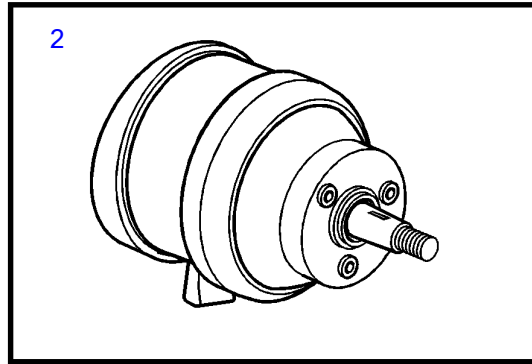

5.0GXICE-P

5.0GXICE-P

REF	PART NO.	QTY	DESCRIPTION	NOTES
1	21469560	1	Steering wheel hub	
		1	• Steering wheel hub	Molex connectors
2	3841280	1	Steering wheel adjus	Component parts not sold separately
3	21421941	1	Cable, t	6 pin Molex
4	21480272	1	Cable, extension	L=1.5m, 6 pin Molex