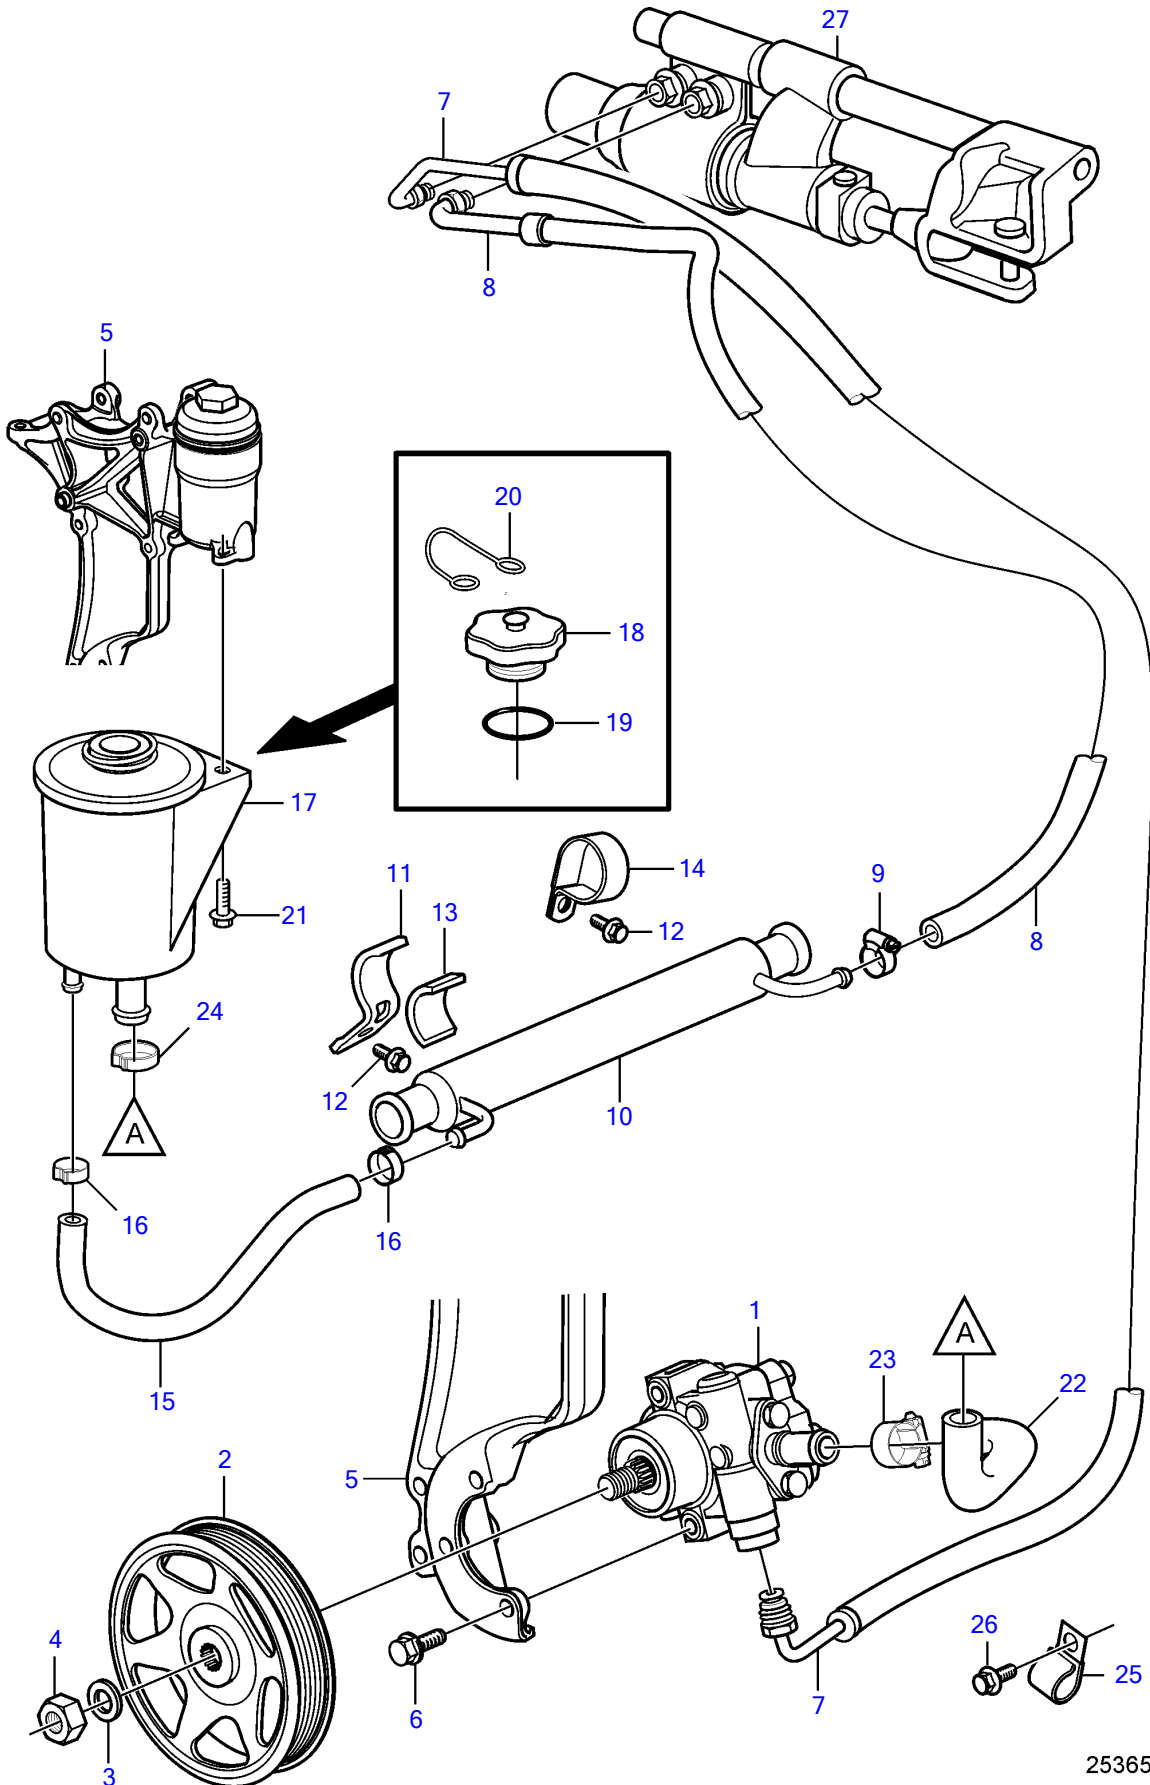

5.0GXICE-P

25365

Upd:2014-06-20

25365

47700891-64-36229

5.0GXICE-P

| REF | PART NO. | QTY | DESCRIPTION | NOTES |
|-----|-----------|-----|----------------------|--|
| 1 | 3887373 | 1 | Power steering pump | |
| 2 | 3889611 | 1 | Pulley | |
| 3 | 3889615 | 1 | Washer | |
| 4 | 3889613 | 1 | Nut | |
| 5 | 21573817 | 1 | Bracket | |
| 6 | 3595494 | 3 | Screw | |
| 7 | 3888739 | 1 | Hose assembly | |
| 8 | 21452588 | 1 | Hose assembly | |
| 9 | 3860413 | 1 | Hose clamp | |
| 10 | 21399019 | 1 | Hydraulic oil cooler | |
| 11 | 21434106 | 1 | Bracket | Replaced by 3852490 |
| 12 | 3853393 | 1 | Flange screw | |
| 13 | 21434108 | 1 | Support rubber | |
| 14 | 3852490 | 1 | Attaching clamp | |
| 15 | 21399023 | 1 | Hose | |
| 16 | 982663 | 2 | Hose clamp | |
| 17 | 3887375 | 1 | Reservoir | |
| 18 | | 1 | • Cap | not sold separately |
| 19 | | 1 | • O-ring | not sold separately |
| 20 | | 1 | • Retainer | not sold separately |
| 21 | 946544 | 2 | Flange screw | |
| 22 | 21355283 | 2 | Hose | |
| 23 | 3853794 | 2 | Hose clamp | |
| 24 | 980038 | 1 | Hose clamp | replaced by next part number |
| | | 1 | Hose clamp | |
| 25 | (984038) | 1 | Clamp, J | Obsolete part |
| 26 | (3853557) | 1 | Flange screw | Obsolete part, 3/8" - 16 unc, L=0.75" (19mm) |
| 27 | | 1 | Steering cylinder | See drive catalog |