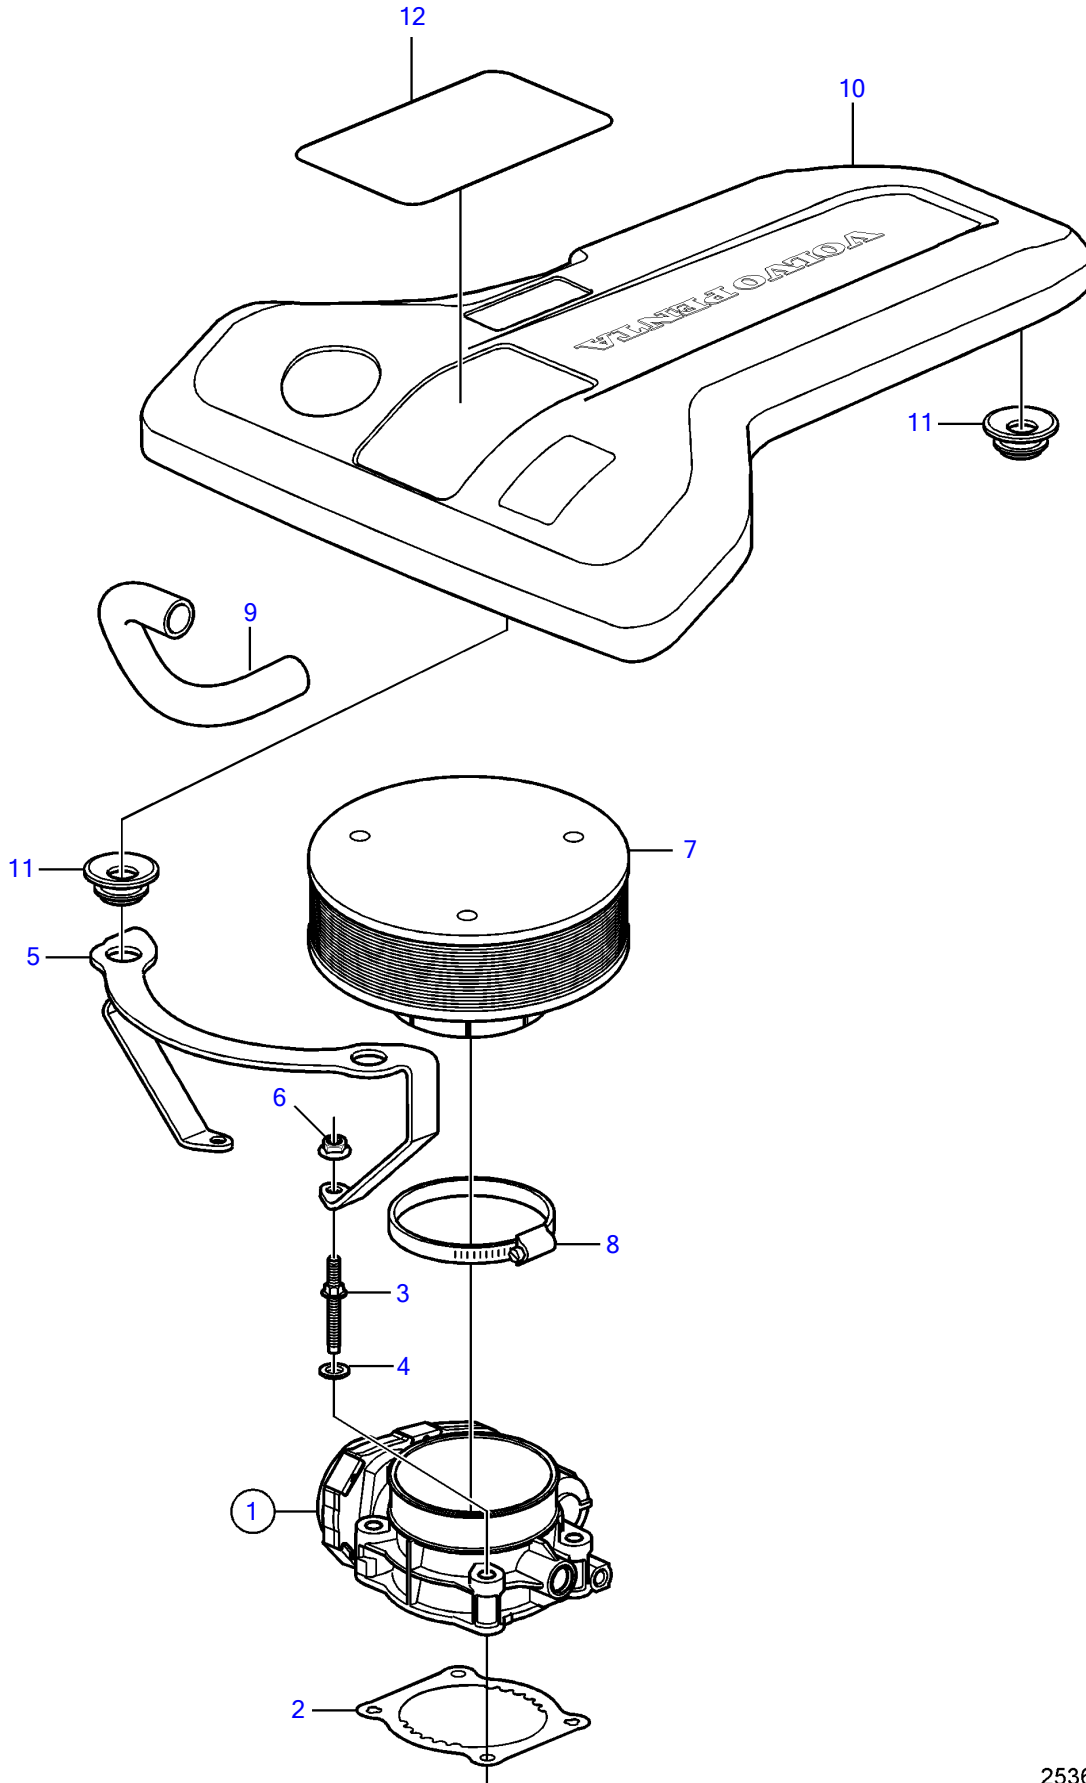

5.0GXICE-P

5.0GXICE-P

REF	PART NO.	QTY	DESCRIPTION	NOTES
1	21141689	1	Body	
		1	• Switch, idle validation	not sold separately
		2	• Sensor kit, throttle position	not sold separately
2	3849022	1	Gasket	
3	3858964	4	Stud	
4		4	• Washer	not sold separately
5	21446001	1	Bracket	
6	981124	2	Flange nut	
7	3887565	1	Flame shield	
8	21221046	1	Hose clamp	
9	3852435	1	Hose	To valve cover
10	21429098	1	Cover	
11	21429100	4	Grommet	
12	3861830	1	Decal	5.0GX