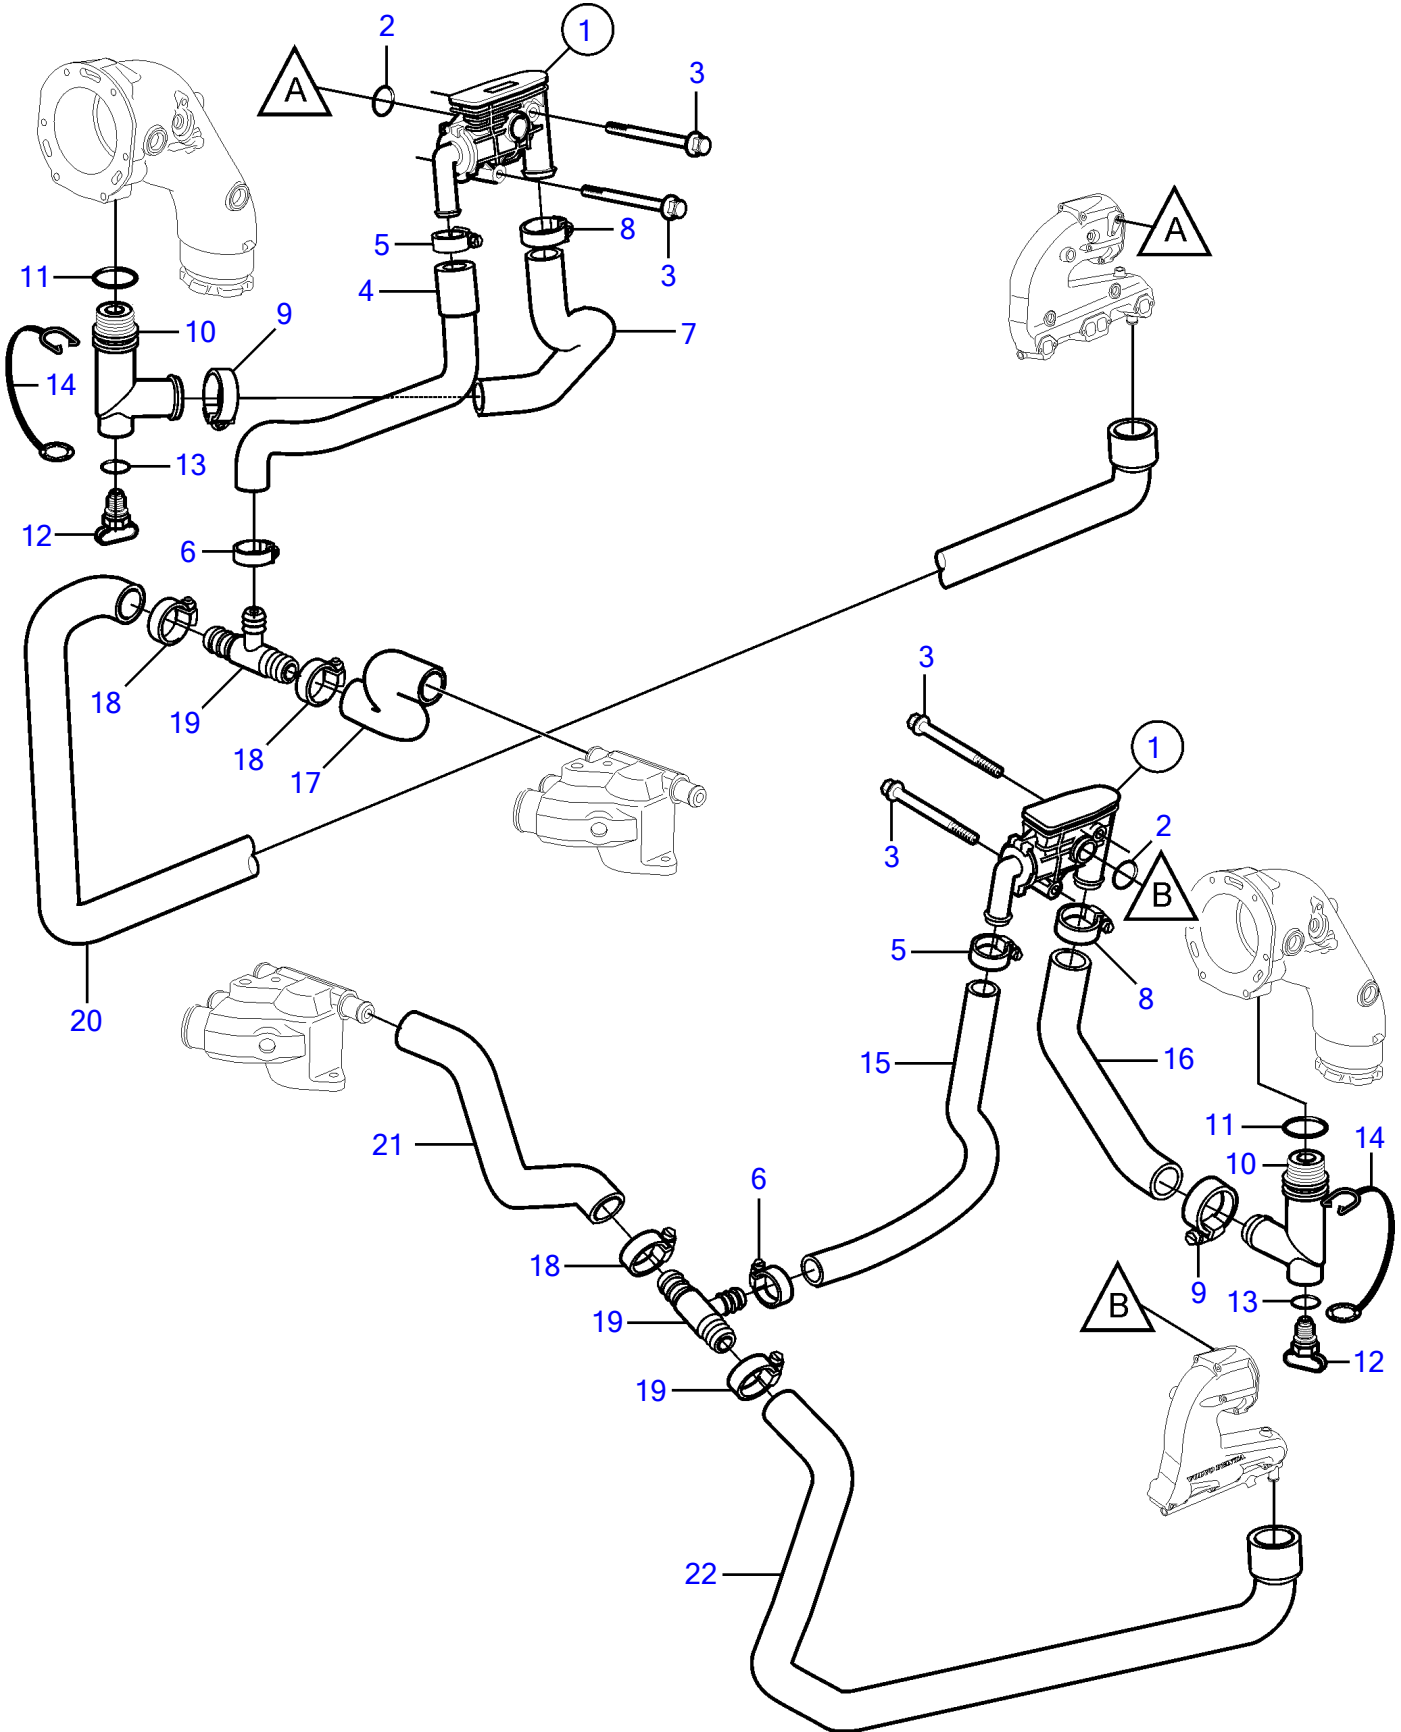

5.0GXICE-P

5.0GXICE-P

REF	PART NO.	QTY	DESCRIPTION	NOTES
1	40005486	1	Thermostat housing	Starboard
	40005487	1	Thermostat housing	Port
		1	• Thermostat	not sold separately
		1	• Fitting	not sold separately
		1	• Spring	not sold separately
		1	• Elbow	not sold separately
		1	• O-ring	not sold separately
		1	• Screw	not sold separately
2	21411368	2	O-ring	
3	965177	4	Flange screw	
4	21131550	1	Hose	standard exhaust height
	21131583	1	Hose	Exhaust with high rise manifold
5	3853794	2	Hose clamp	
6	3853794	2	Hose clamp	
7	3594911	1	Hose	
8	3863439	2	Hose clamp	
9	3863439	2	Hose clamp	
10	21115770	2	Adapter	
11		2	• O-ring	not sold separately
12	21114522	2	Drain plug	
	3849500	2	• Plug	Replaced by 21114522, not sold separately
13	976970	2	• O-ring	
14	3849892	2	• Retainer	
15	21106517	1	Hose	standard exhaust height
		1	Hose	Exhaust with high rise manifold
16	21107967	1	Hose	
17	21106502	1	Hose	
18	3863439	4	Hose clamp	
19	3595495	2	Adapter	
20	21106504	1	Hose	
21	21106506	1	Hose	
22	21106508	1	Hose	