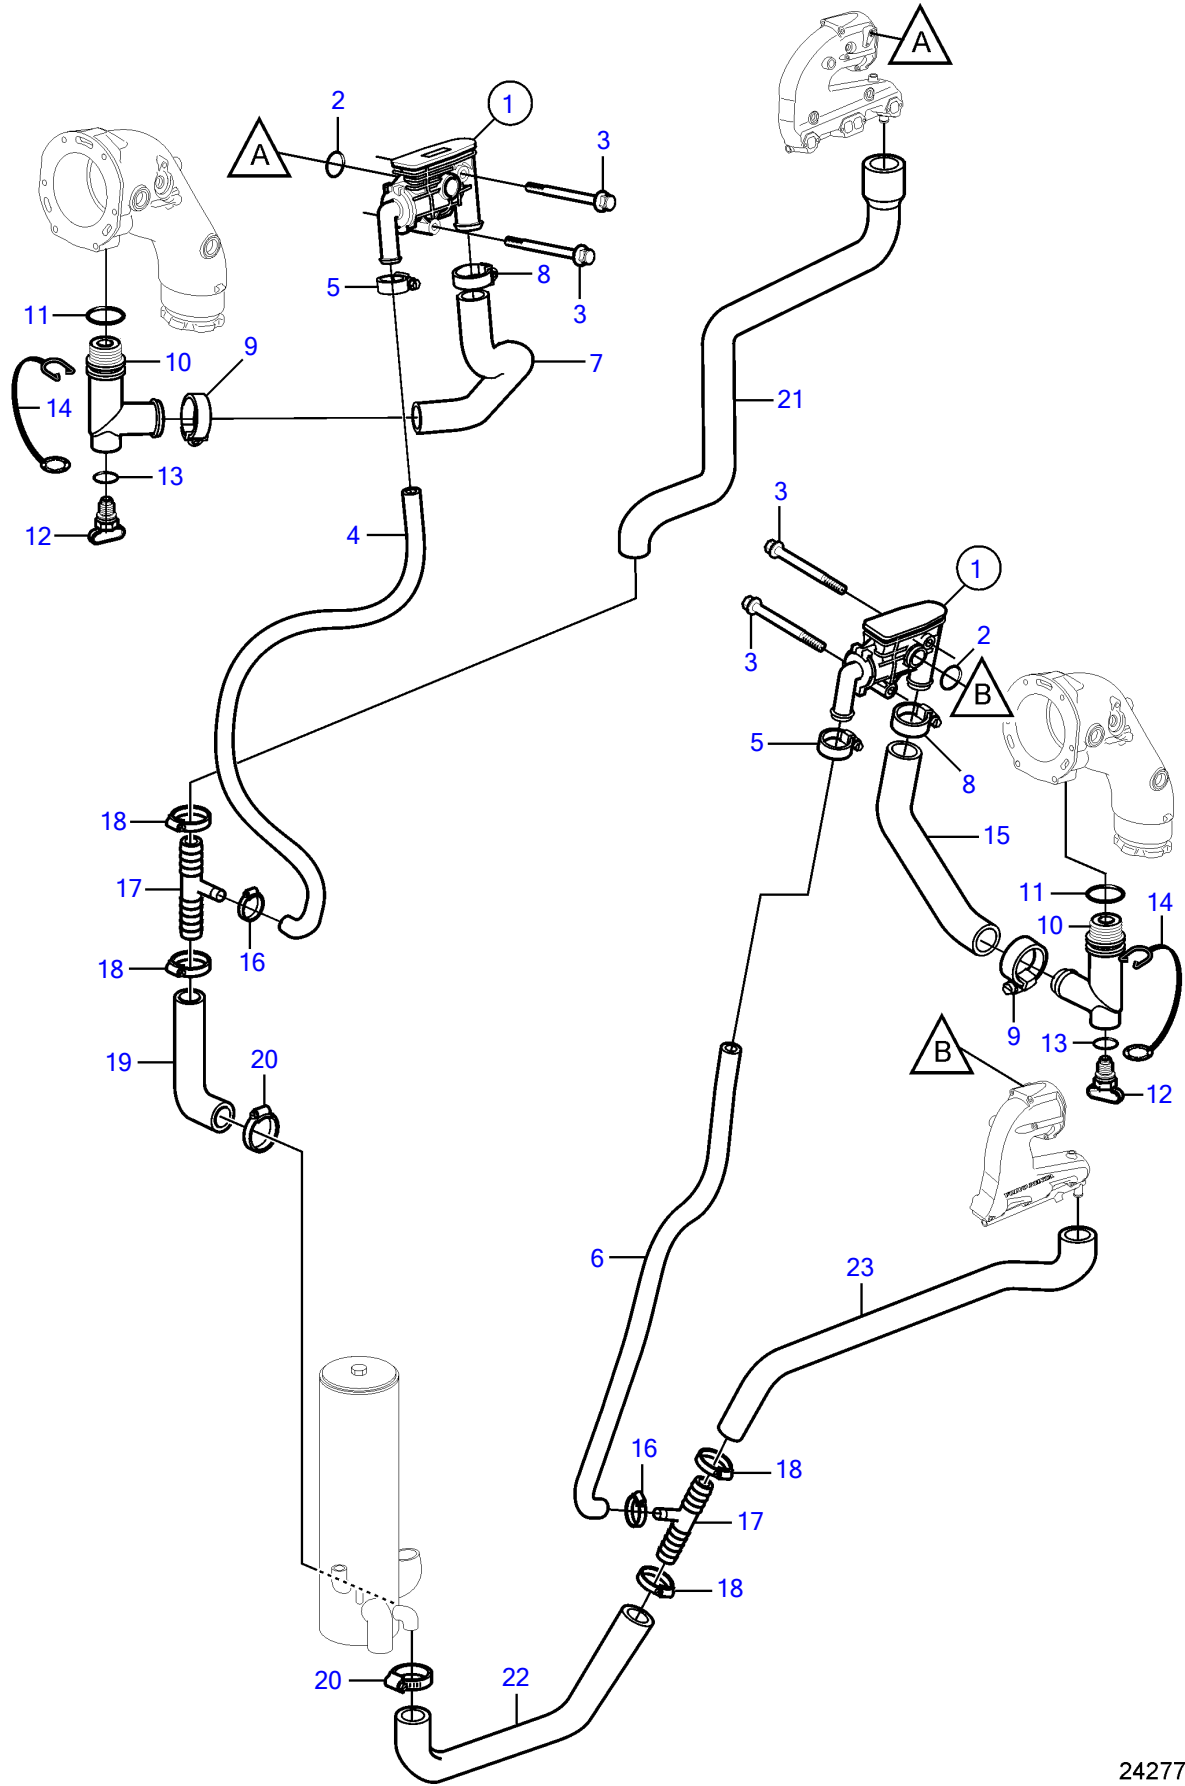

5.0GXICE-P

5.0GXICE-P

REF	PART NO.	QTY	DESCRIPTION	NOTES
1	40005486	1	Thermostat housing	Starboard
	40005487	1	Thermostat housing	Port
		1	• Thermostat	not sold separately
		1	• Fitting	not sold separately
		1	• Spring	not sold separately
		1	• Elbow	not sold separately
		1	• O-ring	not sold separately
		1	• Screw	not sold separately
2	21411368	2	O-ring	
3	965177	4	Flange screw	
4	21130825	1	Hose	
5	3853794	2	Hose clamp	
6	21130827	2	Hose	
7	3594911	1	Hose	
8	3863439	2	Hose clamp	
9	3863439	2	Hose clamp	
10	21115770	2	Adapter	
11		2	• O-ring	not sold separately
12	21114522	2	Drain plug	
	3849500	2	• Plug	Replaced by 21114522, not sold separately
13		2	• O-ring	not sold separately
14	3849892	2	• Retainer	
15	21107967	1	Hose	
16	3853794	2	Hose clamp	
17	3595495	2	Adapter	
18	3863439	4	Hose clamp	
19	40005852	1	Hose	
20	3812303	2	Hose clamp	
21	40005850	1	Hose	
22	21130230	1	Hose	
23	21130233	1	Hose	