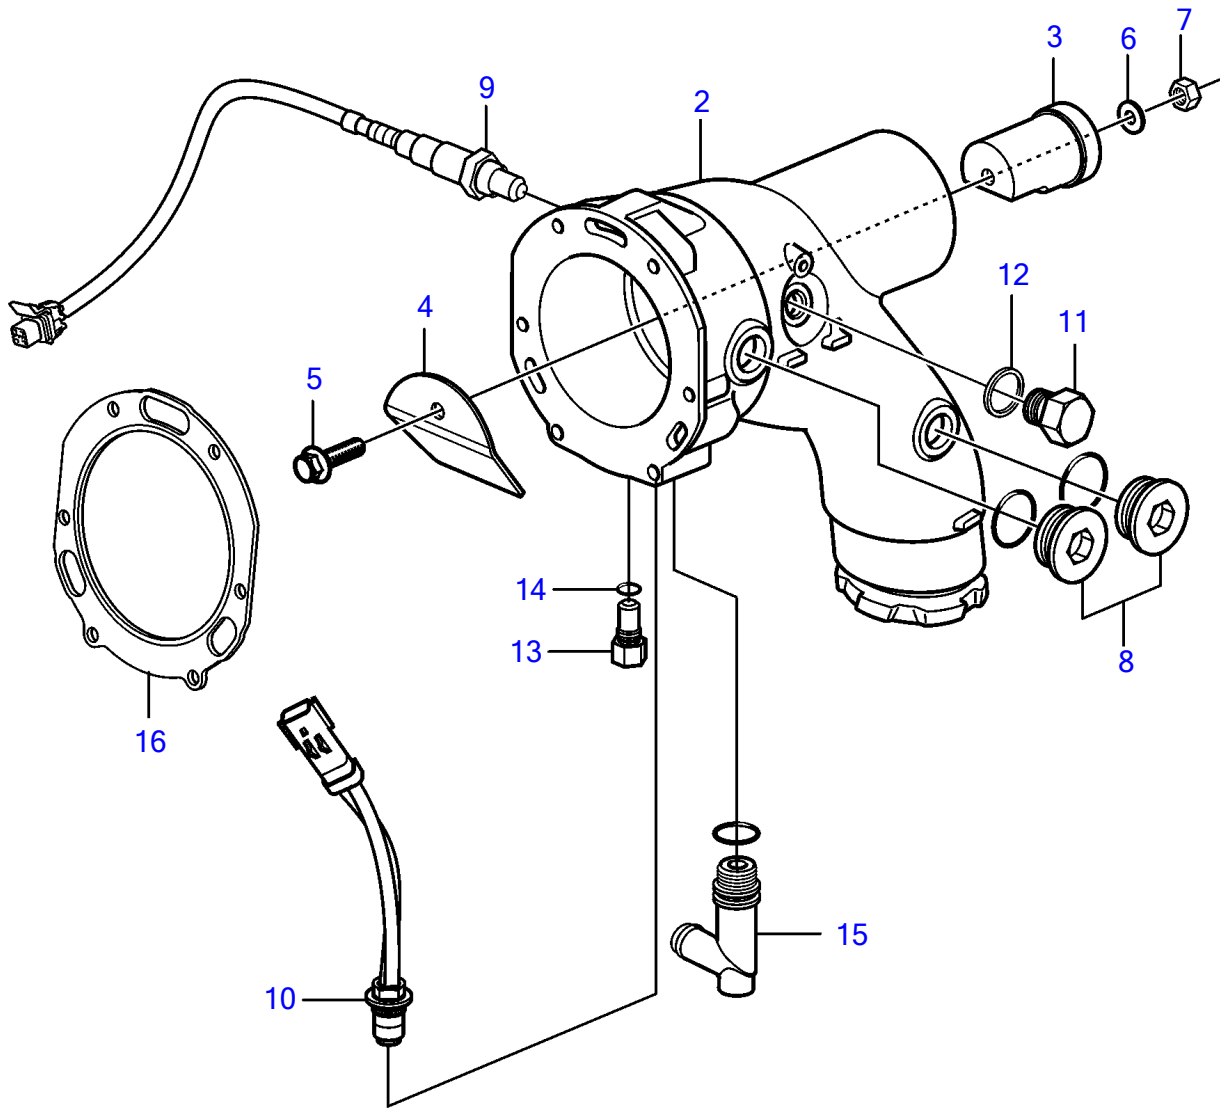

1

5.0GXICE-P

REF	PART NO.	QTY	DESCRIPTION	NOTES
1	21571774	1	Elbow	
	21468086	1	• Elbow pipe	
2	21468084	1	• • Elbow pipe	Replaced by 21468086
3		1	• • Cup	
4		1	• • Plate	
5	3595401	1	• • Flange screw	
6	980933	1	• • Washer	
7	982672	1	• • Hexagon nut	
8	21399010	2	• Plug	M27
		2	• • O-ring	
9	3883724	1	• Sensor	
10	3889526	1	• Sensor	
11	960632	1	• Plug	
12	977751	1	• Gasket	
13	21194290	1	• Anode	
14	980998	1	• • O-ring	replaced by next part number
	21286721	1	• • O-ring	
15	21115770	1	• Adapter	
		1	• • O-ring	not sold separately
16	40005439	1	• Gasket	