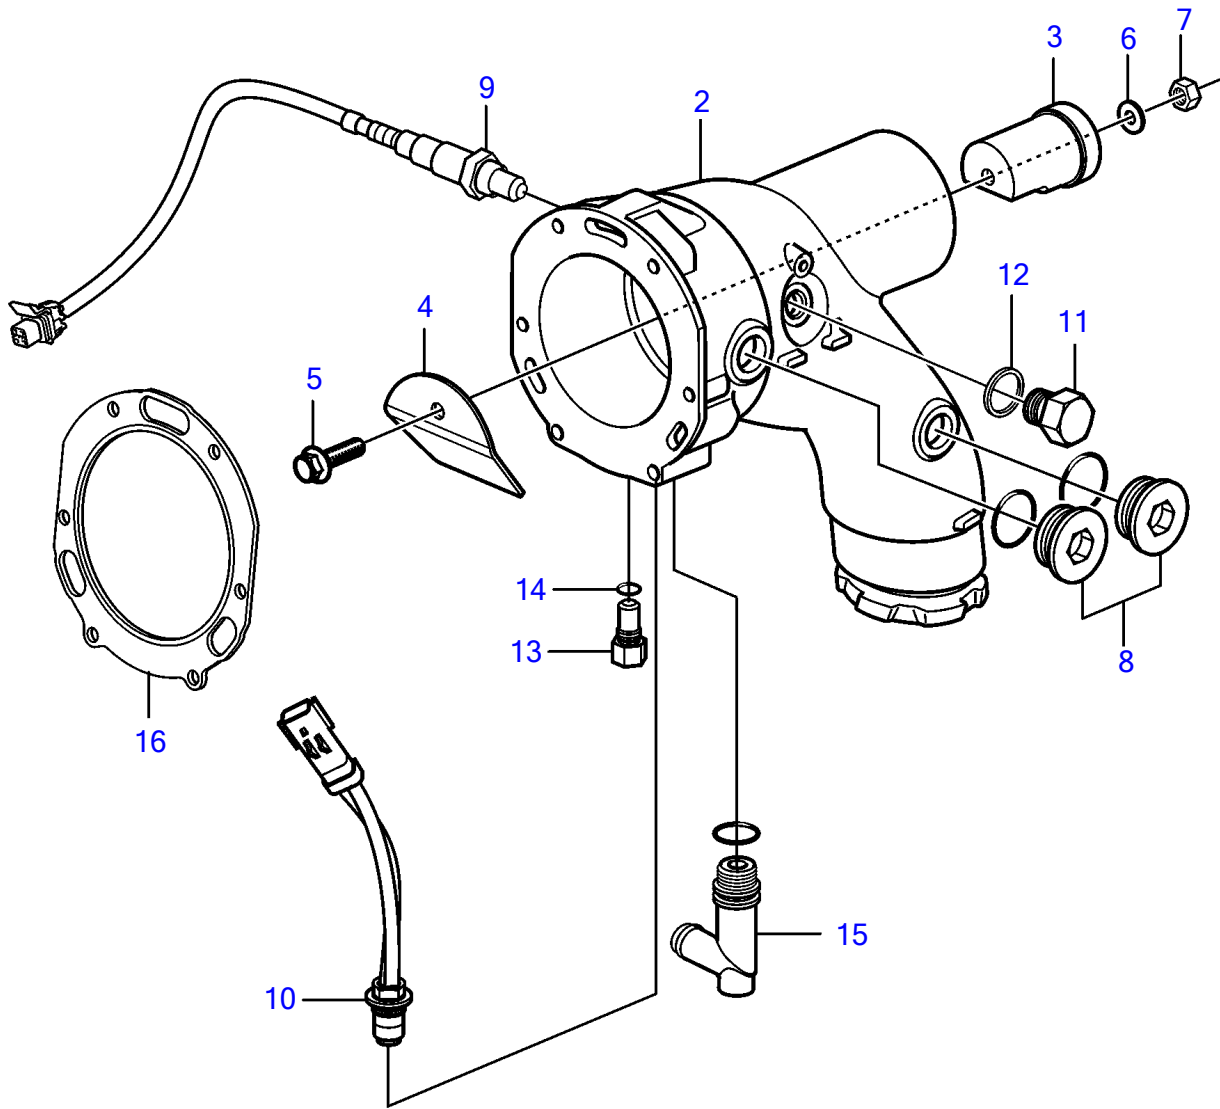

5.0GXICE-P

1

5.0GXICE-P

REF	PART NO.	QTY	DESCRIPTION	NOTES
1	21571774	1	Elbow	
	21468086	1	• Elbow pipe	
2	21468084	1	• • Elbow pipe	Replaced by 21468086
3		1	• • Cup	
4		1	• • Plate	
5	3595401	1	• • Flange screw	
6	980933	1	• • Washer	
7	982672	1	• • Hexagon nut	
8	21399010	2	• Plug	M27
		2	• • O-ring	
9	3883724	1	• Sensor	
10	3889526	1	• Sensor	
11	960632	1	• Plug	
12	977751	1	• Gasket	
13	21194290	1	• Anode	
14	980998	1	• • O-ring	replaced by next part number
	21286721	1	• • O-ring	
15	21115770	1	• Adapter	
		1	• • O-ring	not sold separately
16	40005439	1	• Gasket	