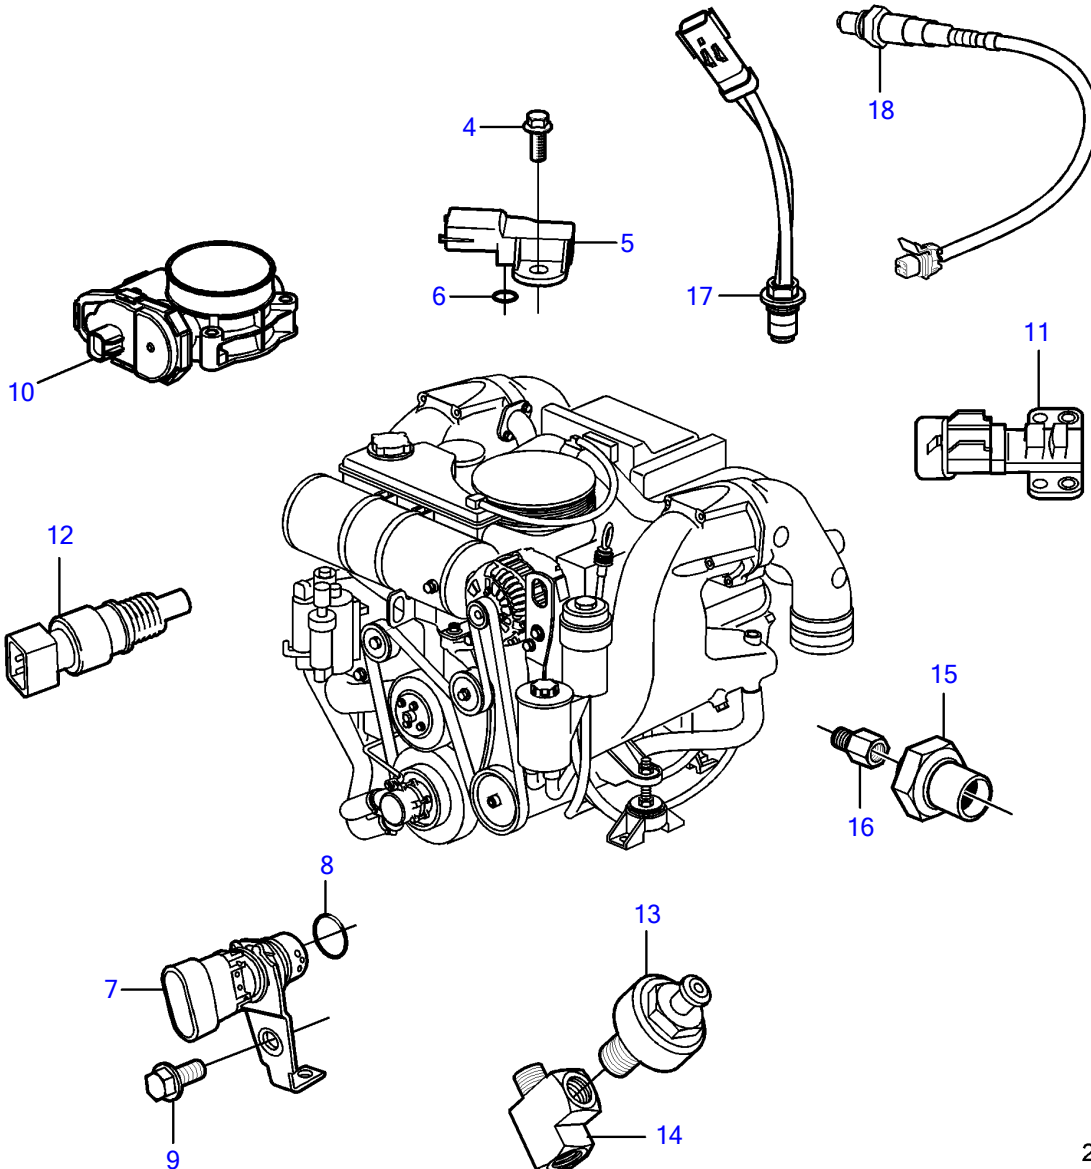

5.0GXICE-P

25404

5.0GXICE-P

REF	PART NO.	QTY	DESCRIPTION	NOTES
1	21461926	1	Module	
2	3843651	4	Flange screw	
3	21333459	1	Bracket	
4	3858973	1	Bolt	
5	3859020	1	Sensor, MAT/MAP	
6	3858988	1	• Sealing	
7	3858979	1	Sensor, crankshaft position	
8	3859009	1	• O-ring	
9	3858983	1	Bolt	
10		1	Throttle body	See "Throttle Body" page
		2	Sensor, throttle position	
		1	Switch, idle validation	
11	3863130	1	Sensor, camshaft position	
12	3850397	1	Switch	
13	3850357	2	Knock sensor	
14	3593571	1	Fitting	
15	3887328	1	Sensor, oil pressure	
16	3887970	1	Fitting	
17	3889526	4	Sensor, temperature	
18	3883724	4	Sensor, oxygen	