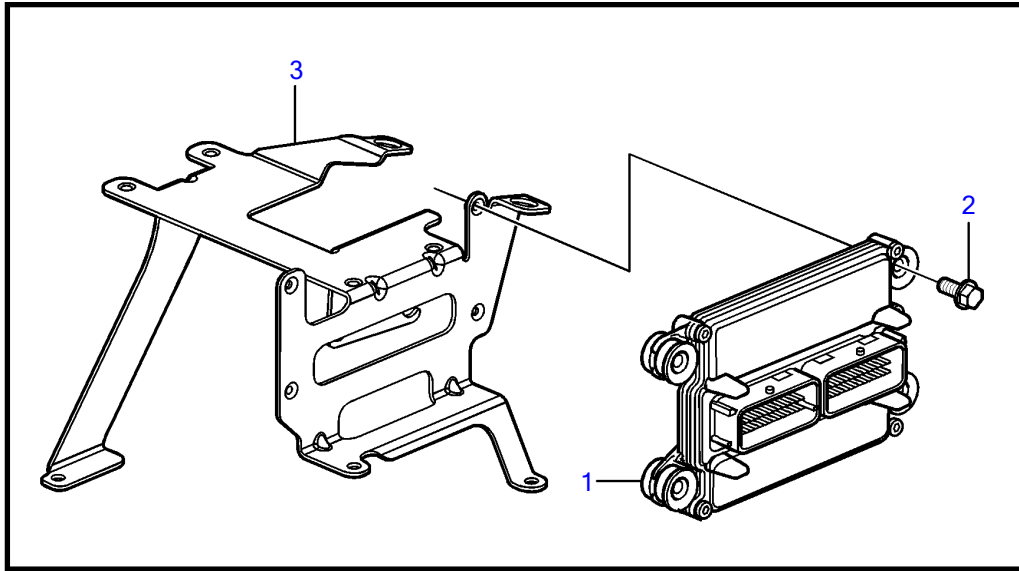

5.0GXICE-P

25404

5.0GXICE-P

REF	PART NO.	QTY	DESCRIPTION	NOTES
1	21461926	1	Module	
2	3843651	4	Flange screw	
3	21333459	1	Bracket	
4	3858973	1	Bolt	
5	3859020	1	Sensor, MAT/MAP	
6	3858988	1	• Sealing	
7	3858979	1	Sensor, crankshaft position	
8	3859009	1	• O-ring	
9	3858983	1	Bolt	
10		1	Throttle body	See "Throttle Body" page
		2	Sensor, throttle position	
		1	Switch, idle validation	
11	3863130	1	Sensor, camshaft position	
12	3850397	1	Switch	
13	3850357	2	Knock sensor	
14	3593571	1	Fitting	
15	3887328	1	Sensor, oil pressure	
16	3887970	1	Fitting	
17	3889526	4	Sensor, temperature	
18	3883724	4	Sensor, oxygen	