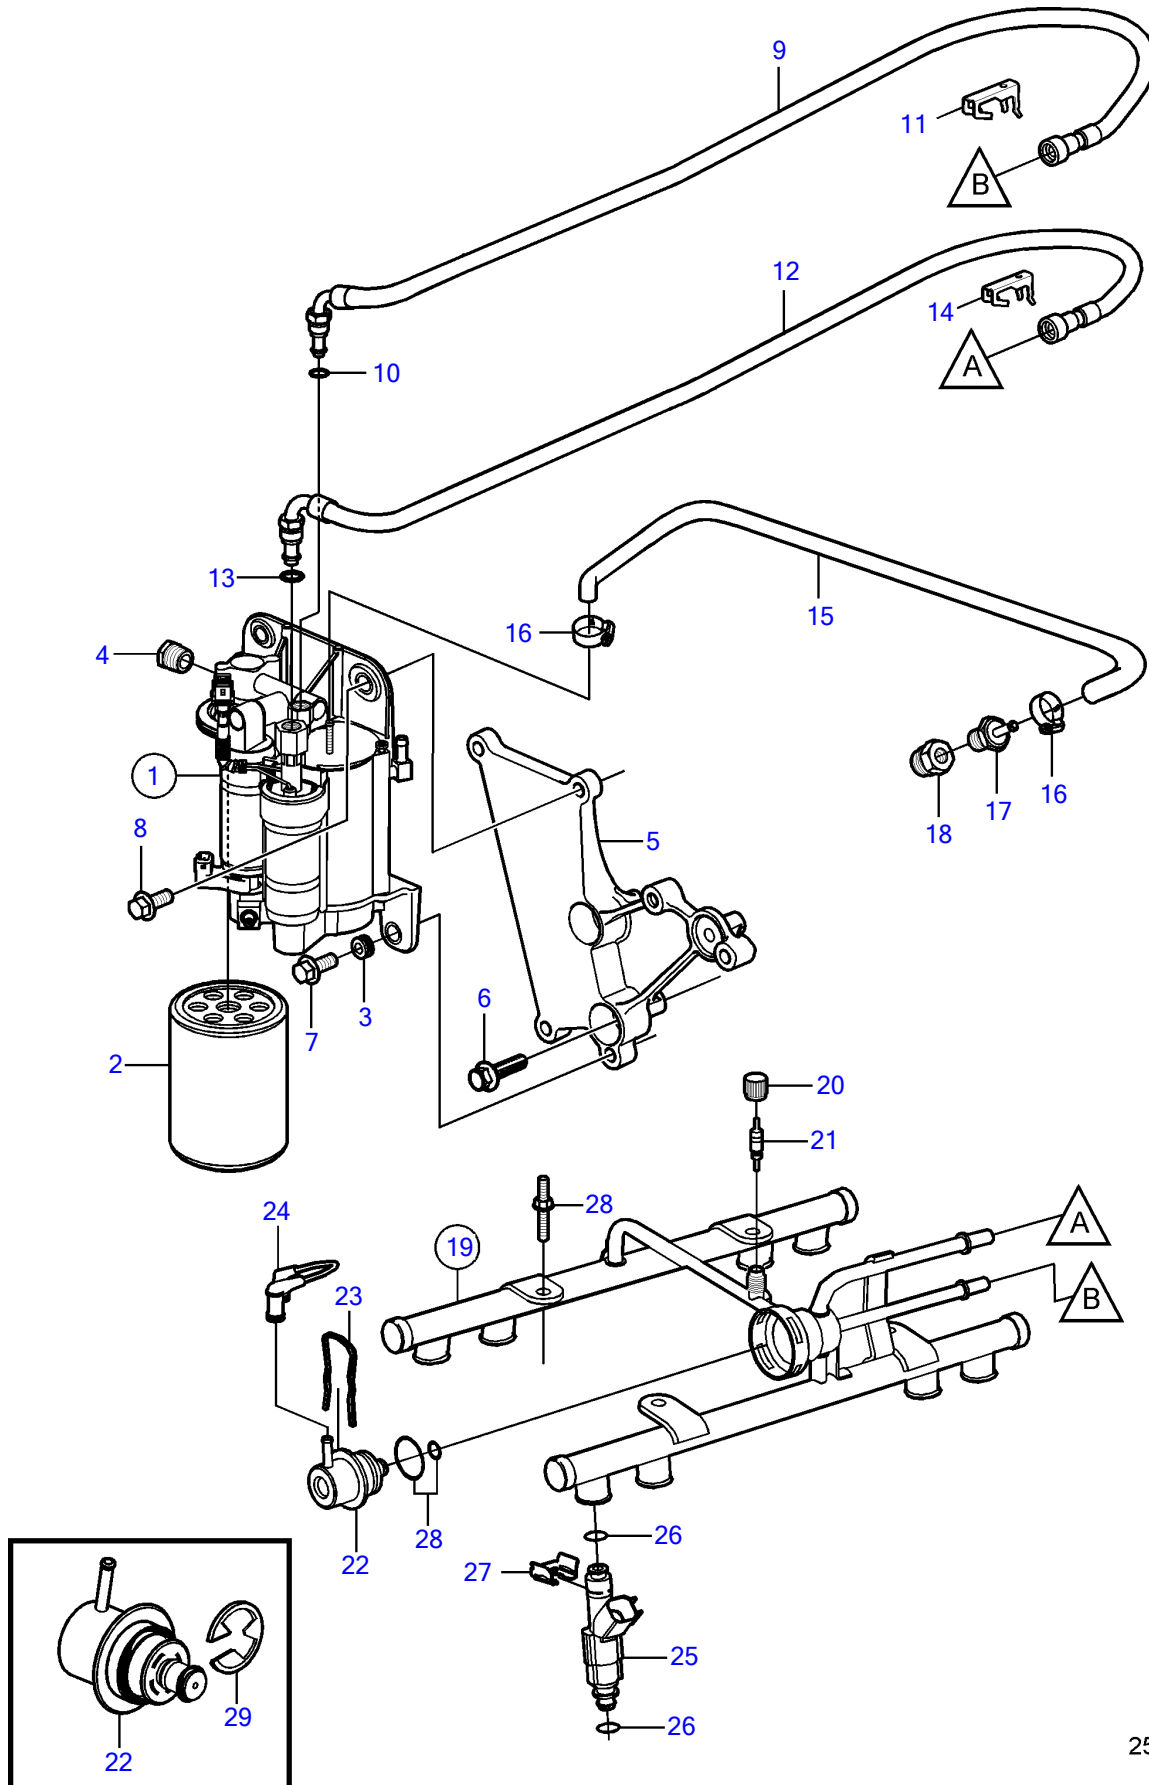

5.0GXICE-P

25360

5.0GXICE-P

REF	PART NO.	QTY	DESCRIPTION	SEE SEC.	NOTES
1	21545138	1	Fuel pump		replaced by next part number
	21608511	1	Fuel pump		
	3588865	1	• Fuel pump kit		High pressure fuel pump
2	3847644	1	• Fuel filter		
			• Bulletin P-23-3-4	P-23-3-4-EN	High Capacity Fuel Filter, Gas
			• Bulletin p-18-8-1	p-18-8-1-EN	Volvo Penta Ethanol Fuel treatment
3	3861396	4	• Rubber bushing		
4	3857816	1	Bushing		
5	21358873	1	Bracket		
6	3850753	3	Flange screw		
7	982702	2	Flange screw		
8	946472	2	Flange screw		
9	3888727	1	Fuel hose		
10	3850424	1	• O-ring		
11	3887195	1	Locking clip		
12	3888725	1	Fuel hose		
13	3850423	1	• O-ring		
14	3887198	1	Locking clip		
15	3807072	1	Kit		
		1	• Hose		
16	3860413	2	Hose clamp		
17	3860290	1	Nipple		
18	3861926	1	Tube fitting		
19	3858966	1	Fuel pipe		
20	3858972	1	Cardboard tube		
21	3858971	1	Valve		
22	3858967	1	Governor		
			• Bulletin P-23-7-3	P-23-7-3-EN	Fuel Pressure Regulator, 4.3L, 5.0L, 5.7L
23	3858968	1	Clip		
24	3858974	1	Hose		
25	21141691	8	Injector		
26	3858981	1	O-ring		Includes 16 o-rings for injectors and 2 o-rings for pressure regulator.
27	3858970	8	Retainer		
28	3858973	4	Bolt		
29	21491831	1	Clip		