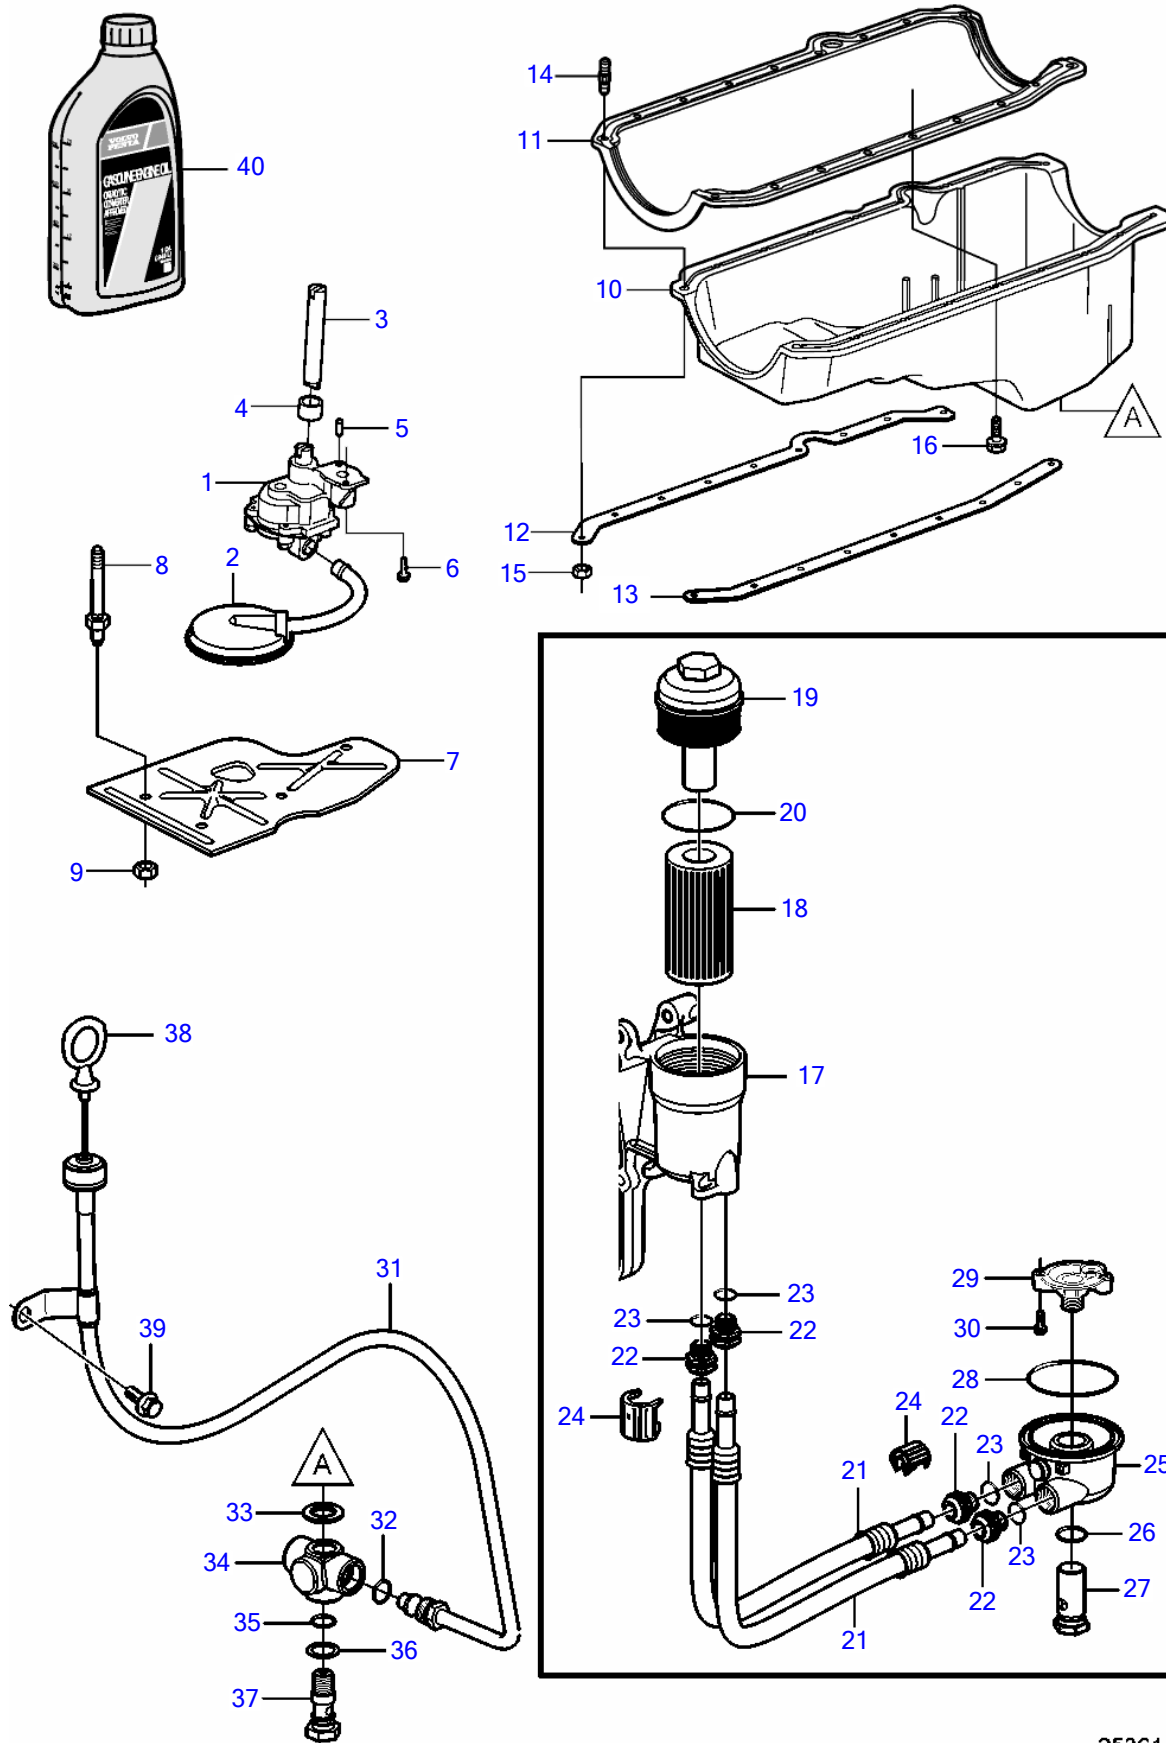

5.0GXICE-P

25361

## 5.0GXICE-P

REF	PART NO.	QTY	DESCRIPTION	NOTES
1	3856125	1	Oil pump	
2	3856126	1	Strainer	
3	3853198	1	Shaft	
4	3853199	1	Retainer	
5	3855972	2	Pin	
6	3853234	1	Bolt	
7	3852744	1	Baffle	
8	3862354	6	Stud	
9	3857664	5	Nut	
10	3857778	1	Sump	
11	3856138	1	Gasket kit	
12	3856121	1	Reinforcement	Starboard
13	3856120	1	Reinforcement	Port
14	3853202	4	Stud	
15	3856930	4	Nut	
16	3852595	14	Bolt	
17	21573817	1	Bracket	
18	8692305	1	Oil filter	
19	3875234	1	Cardboard tube	
20		1	• O-ring	not sold separately
21	3887657	2	Hose assembly	
22	3886181	4	Fitting screw	
23		4	• O-ring	not sold separately
24	3888543	4	Clip	
25	3886019	1	Adapter	
26	3852089	1	O-ring	
27	3853495	1	Retainer	
28	3852470	1	O-ring	
29	(3852219)	1	Valve	Obsolete part
30	3852133	2	Screw	
31	21369039	1	Dipstick tube	
32	3852033	1	O-ring	
33	3851981	1	Washer	
34	3587783	1	Fitting	
35	3853674	1	O-ring	
36	3852007	1	Washer	
37	888958	1	Retainer	
38	21107444	1	Dipstick	
39	(3853557)	1	Flange screw	Obsolete part
40		X	Oil	See Maintenance Parts