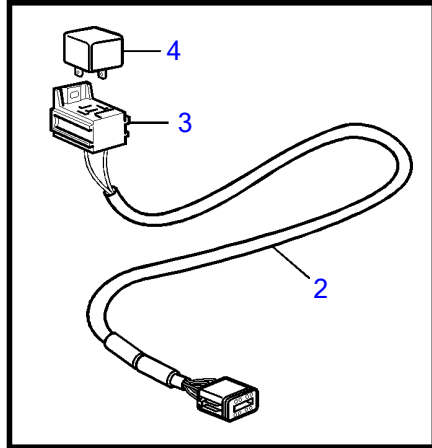

5.0GXICE-P

5.0GXICE-P

REF	PART NO.	QTY	DESCRIPTION	SEE SEC.	NOTES
1	3588207	1	Cable kit		Display
2	21427463	1	Cable		Auxiliary relay
3	977184	1	• Housing		
4	873765	1	Relay		12V
5	3889410	1	Extension cable'verl		L=1.5m
	3842733	1	Extension cable'verl		L=3.0m
	3842734	1	Extension cable'verl		L=5.0m
	3842735	1	Extension cable'verl		L=7.0m
	3842736	1	Extension cable'verl		L=9.0m
	3842737	1	Extension cable'verl		L=11.0m
	21172469	1	Extension cable'verl		L=20m
	21172470	1	Extension cable'verl		L=40m
6	874676	1	Cable kit		EVC control lever cable, 6-pole., L=1.5m
7	3588972	1	Cable kit		Y-connector bus cable, 6-pole., L=0.5m
	874960	2	• Housing		
	874959	1	• Housing		
8	3886666	1	Cable, multilink		L=1.5m
	21166002	1	Wiring harness, multilink		7m
	21166003	1	Wiring harness, multilink		9m
	21166004	1	Wiring harness, multilink		13m
9	3588206	1	Cable kit, y-split		
10	874789	1	Cable kit		PCU-HCU, 6 pole, L=5.0m
	889550	1	Cable		PCU-HCU, 6 pole, L=7.0m
	889551	1	Cable		PCU-HCU, 6 pole, L=9.0m
	889552	1	Cable		PCU-HCU, 6 pole, L=11.0m
	888013	1	Cable		PCU-HCU, 6 pole, L=13.0m
11	874807	1	Cable kit		For senders: fuel, water, rudder
12	3808852	1	Cable kit		For gauges and alarm
13	3848966	1	Control unit		Dimmer unit
			• Bulletin P-38-1-1	P-38-1-1-EN	ADU - Automatic Dimmer Unit
14	21469055	1	Connection block		Multi-link hub
15	21287072		Wiring harness		T-cable, Multi-link hub
	874960	3	• Housing		
16	21427460	1	Cable		T-cable, Datalink