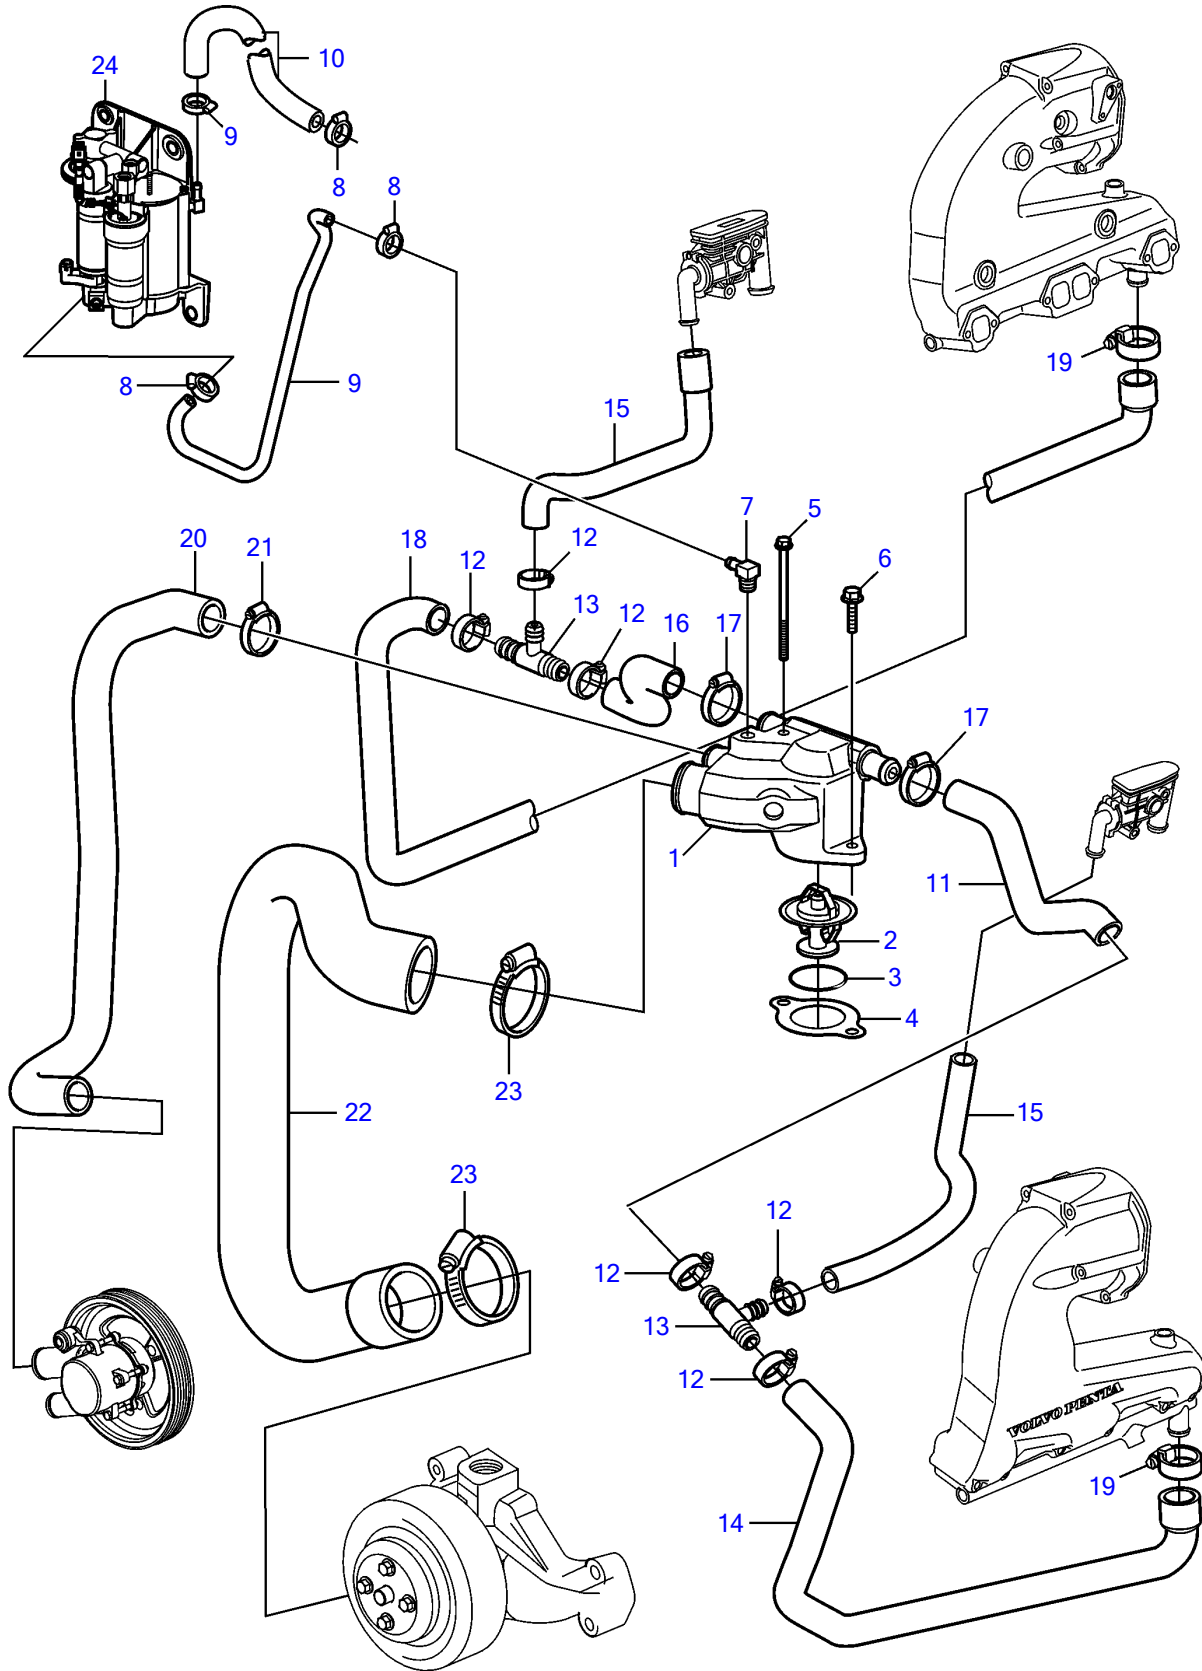

5.0GXICE-P

5.0GXICE-P

REF	PART NO.	QTY	DESCRIPTION	NOTES
1	3589553	1	Thermostat housing	
2	3587597	1	Thermostat	
3	983944	1	O-ring	
4	3852111	1	Gasket	
5	968842	1	Flange screw	
6	946671	1	Flange screw	
7	3853597	1	Elbow	
8	3860413	4	Hose clamp	
9	3862550	1	Hose	
10	21114718	1	Hose	
11	21106506	1	Hose	
12	3863439	6	Hose clamp	
13	3595495	1	Adapter	
14	21106508	1	Hose	
15		2	Hose	See "Exhaust Thermostat system" page
16	21106502	1	Hose	
17	3863439	2	Hose clamp	
18	21106504	1	Hose	
19	3863444	1	Hose clamp	
20	3817817	1	Hose	
21	3863441	1	Hose clamp	
22	3862523	1	Hose	
23	3863438	2	Hose clamp	
24		1	Fuel pump	See "Fuel system" page