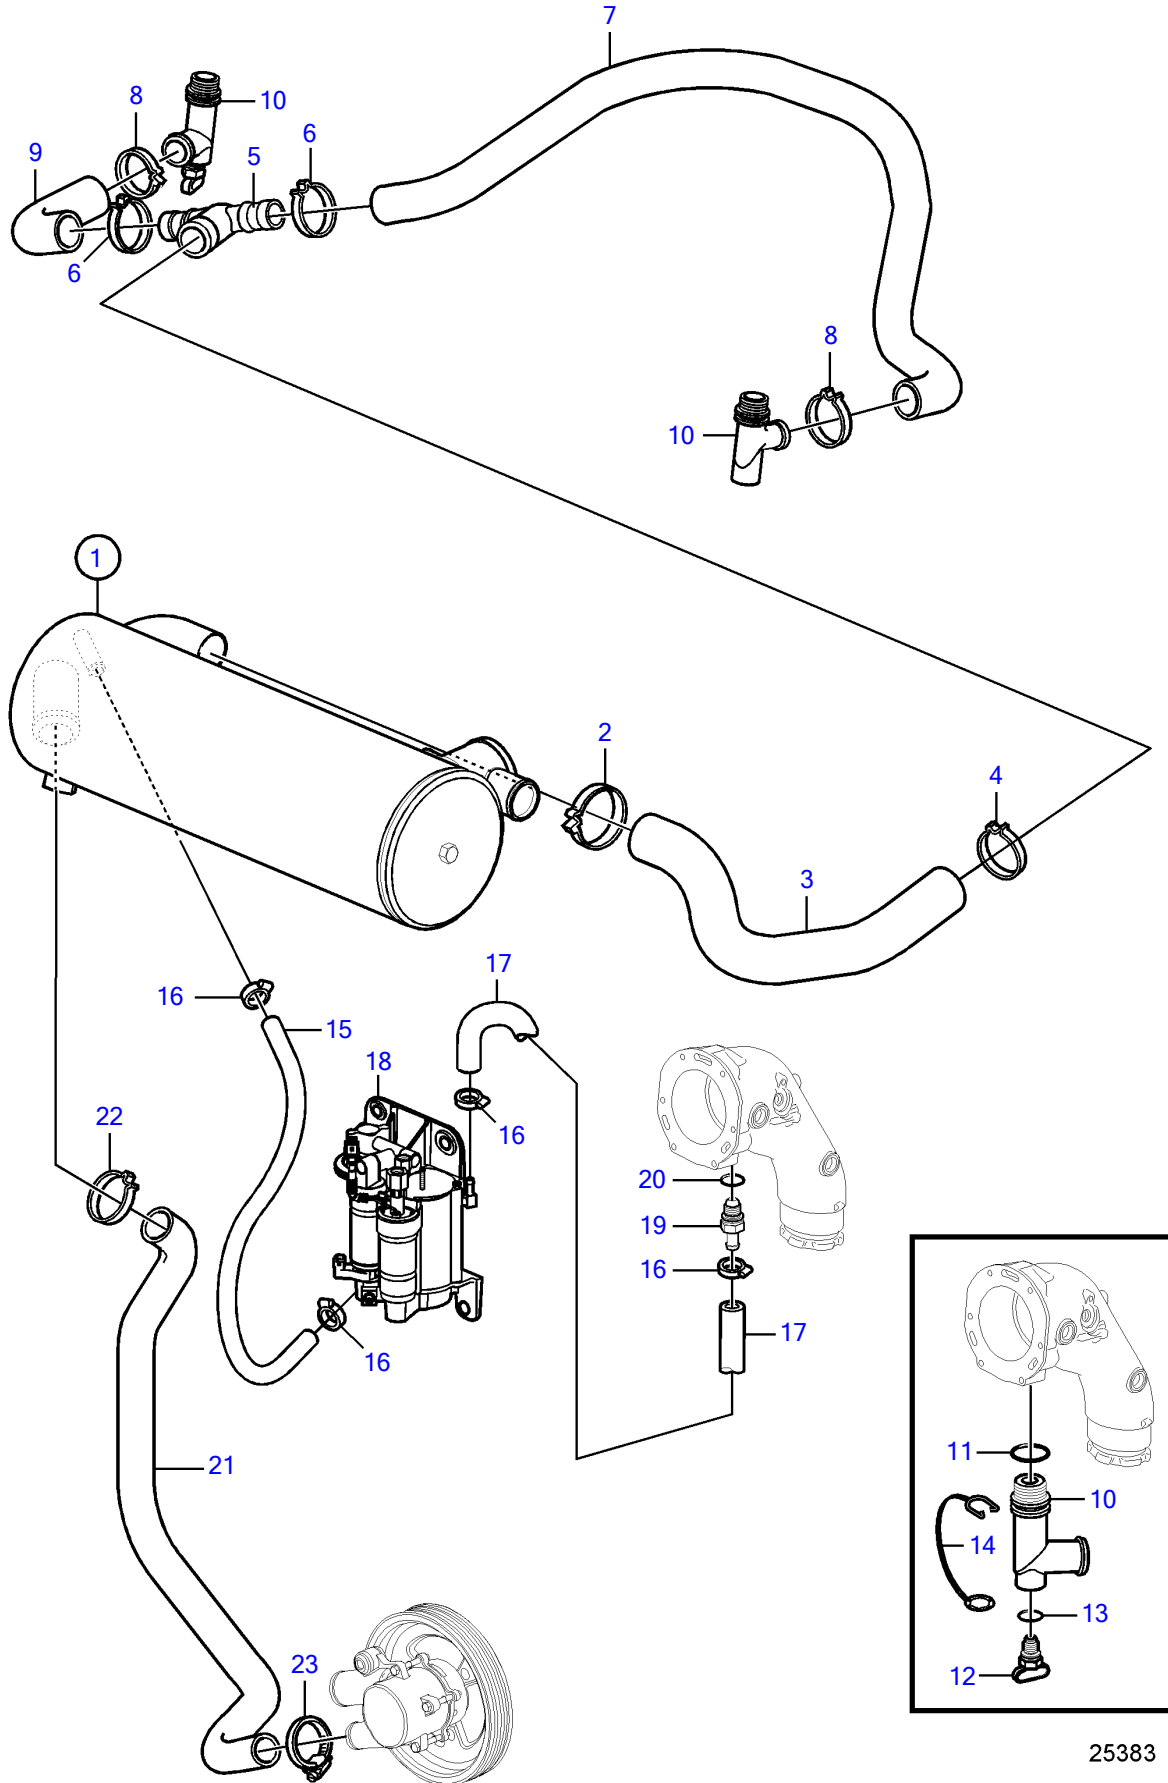

5.0GXICE-P

25383

5.0GXICE-P

REF	PART NO.	QTY	DESCRIPTION	NOTES
1	21444263	1	Heat exchanger	
2	982717	1	Clamp	
3	21338610	1	Hose	
4	982645	1	Clamp	
5	21338635	1	Connector	
6	(982715)	2	Clamp	Obsolete part
7	21338614	1	Hose	Port
8	(982715)	2	Clamp	Obsolete part
9	21338612	1	Hose	Starboard
10	21115770	2	Adapter	
11		2	• O-ring	not sold separately
12	21114522	2	Drain plug	
	3849500	2	• Plug	Replaced by 21114522, not sold separately
13	976970	2	• O-ring	
14	3849892	2	• Retainer	
15	3862550	1	Hose	
16	3860413	4	Hose clamp	
17	21114718	1	Hose	
18		1	Fuel pump	See "Fuel system" page
19	21115767	1	Adapter	
20	976970	1	• O-ring	
21	21338608	1	Hose	
22	982717	1	Clamp	
23	3852602	1	Hose clamp	