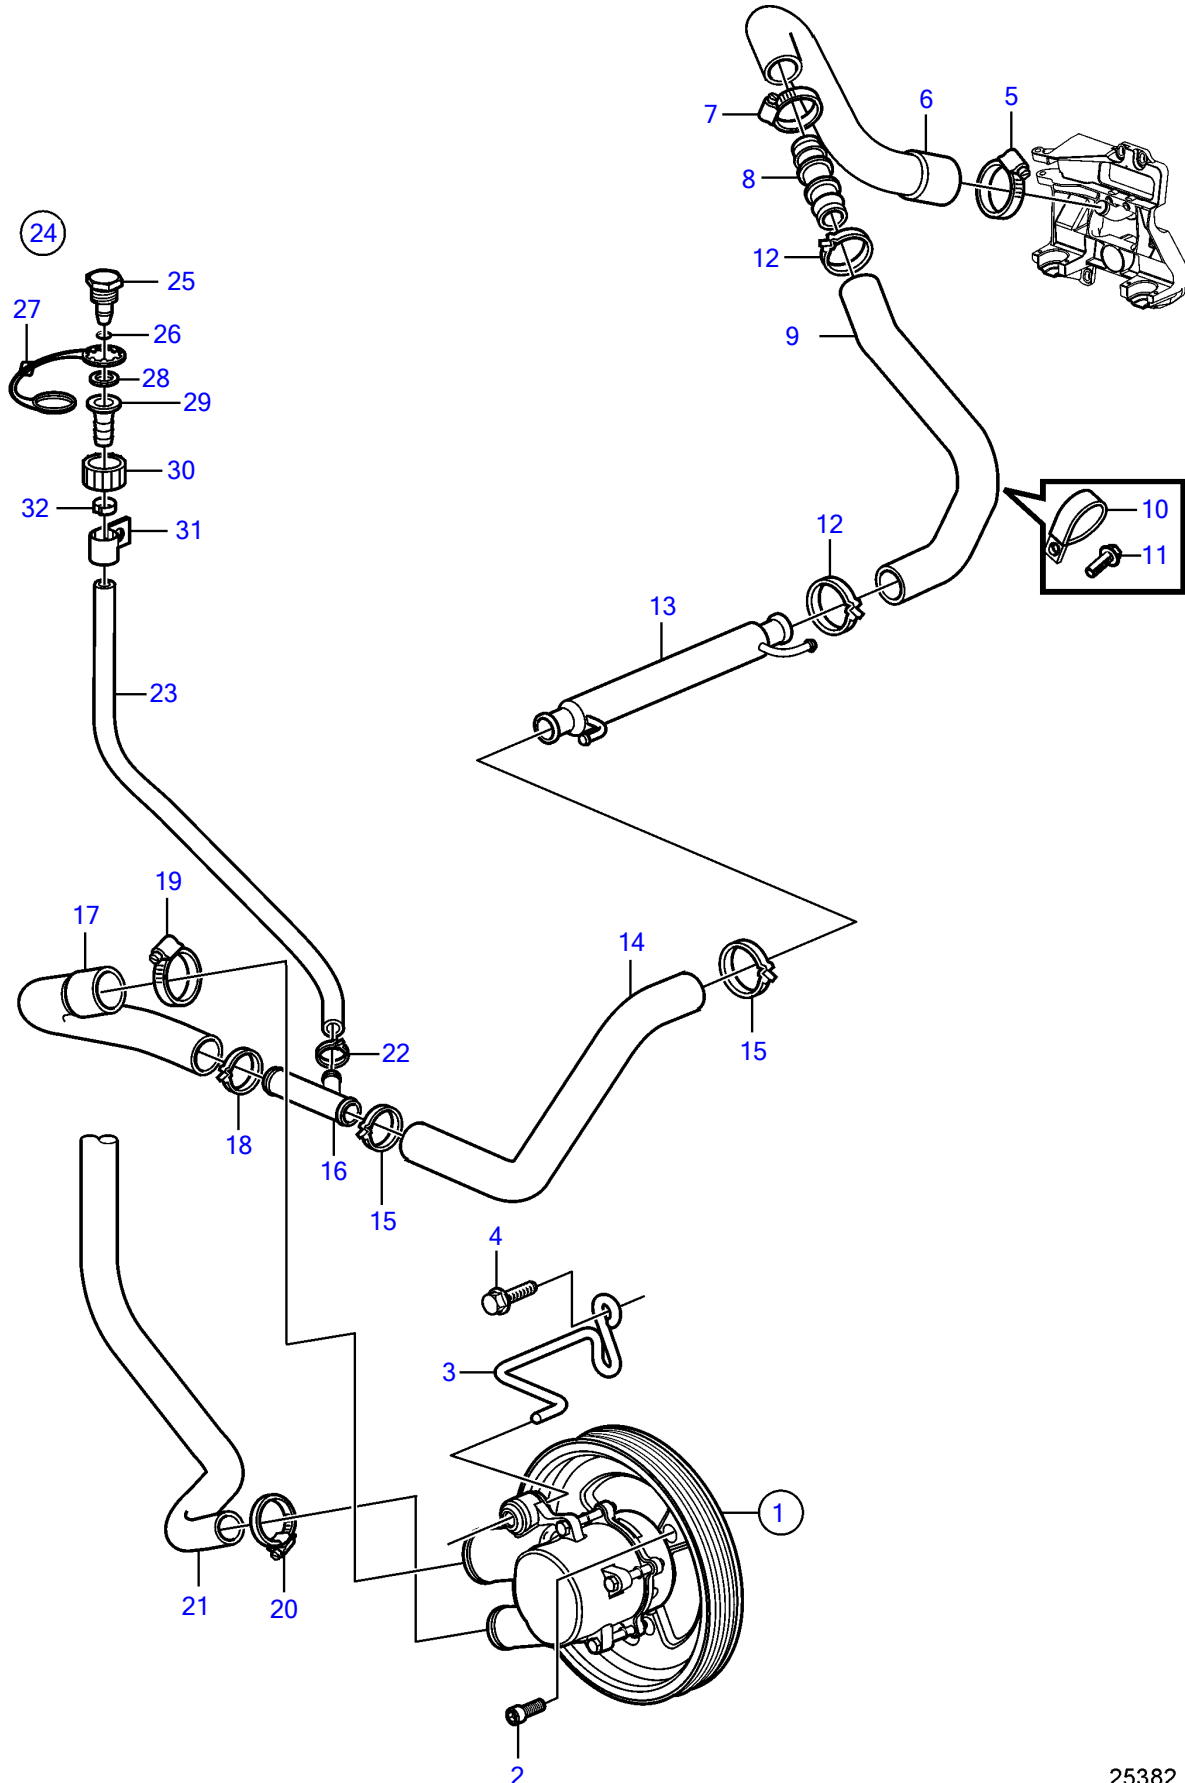

5.0GXICE-P

5.0GXICE-P

REF	PART NO.	QTY	DESCRIPTION	NOTES
1	21212799	1	Pump	
2	3857939	3	Screw	
3	3812240	1	Bracket	
4	3860163	2	Flange screw	
5	3812302	1	Hose clamp	
6	21340837	1	Hose	
7	3863444	2	Hose clamp	
8	21429137	1	Connector	
9	21429139	1	Hose	
10	3853312	2	Clamp	
	21619466	2	Attaching clamp	
11	(3853557)	2	Flange screw	Obsolete part, 3/8" - 16 unc, L=0.75" (19mm)
12		2	Hose clamp	
13	21399019	1	Hydraulic oil cooler	
14	21340840	1	Hose	
15	982645	2	Clamp	
16	3862699	1	T-pipe	
17	21429134	1	Hose	
18	3863440	1	Hose clamp	
19		1	Hose clamp	
20	3852602	1	Hose clamp	
21	3817817	1	Hose, therm. housing	For seawater cooled engine
	21338608	1	Hose, heat exchanger	For freshwater cooled engine
22	978173	1	Hose clamp	
23	3857823	1	Hose	
24	3807440	1	Connector	
25		1	• Cap	not sold separately
26	942978	1	• O-ring	
27	3862082	1	• Retainer	
28	3807664	1	• Washer	
29		1	• Connector	not sold separately
30		1	• Connector	not sold separately
31	3862891	1	Attaching clamp	
32	978174	1	Hose clamp	