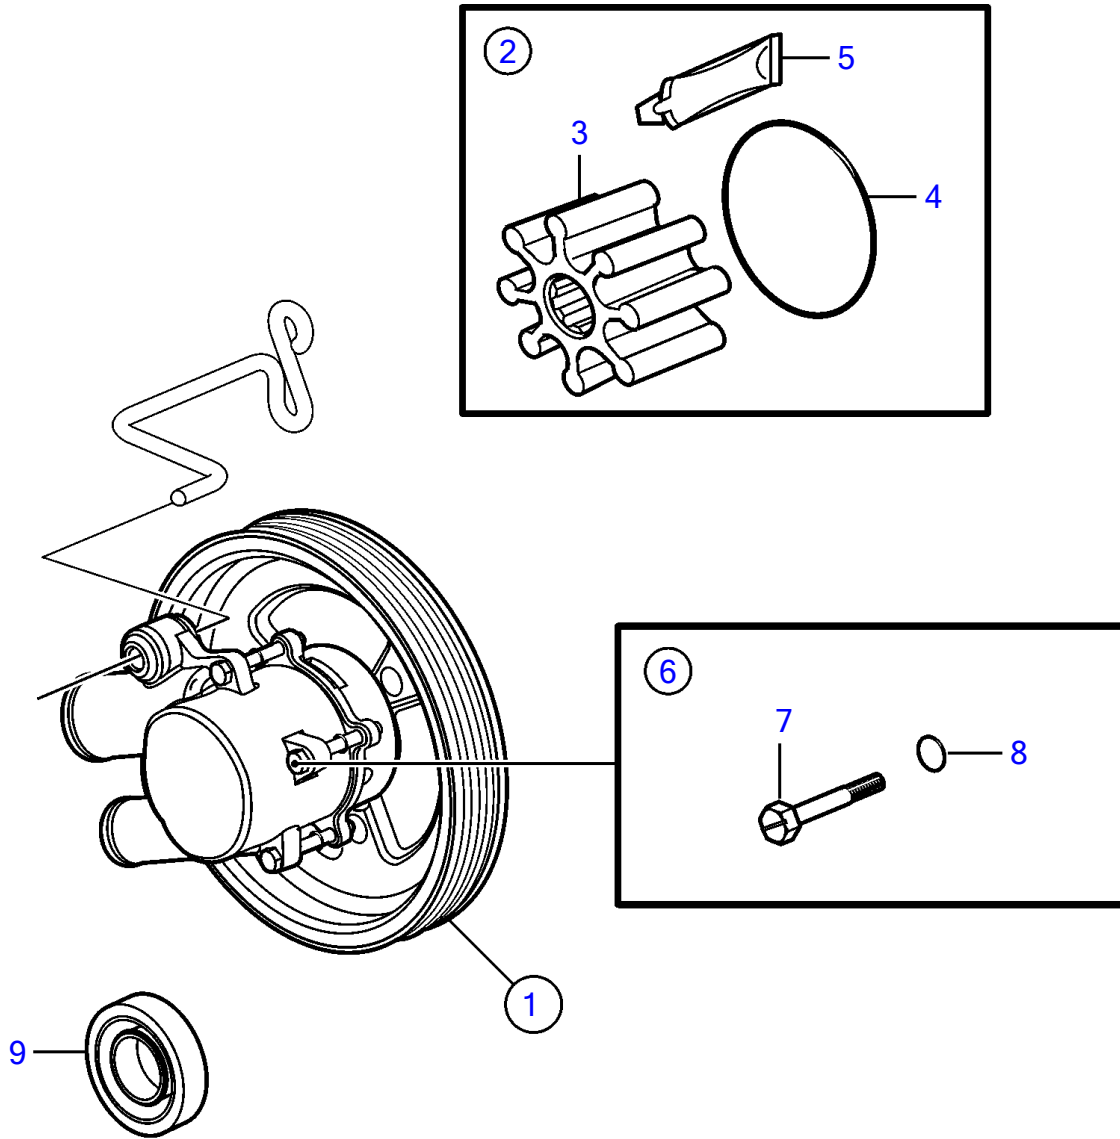

5.0GXICE-P

## 5.0GXICE-P

REF	PART NO.	QTY	DESCRIPTION	NOTES
1	21212799	1	Pump	
2	21213664	1	Impeller kit	replaces 3842786 for gas engines
3	21212794	1	• Impeller	
4	3858938	1	• O-ring	
5		1	• Lubricant, glycerin	not sold separately
6	21951332	1	Screw kit	
7		4	• Screw	not sold separately
8		4	• O-ring	not sold separately
9	827247	1	Sealing ring	