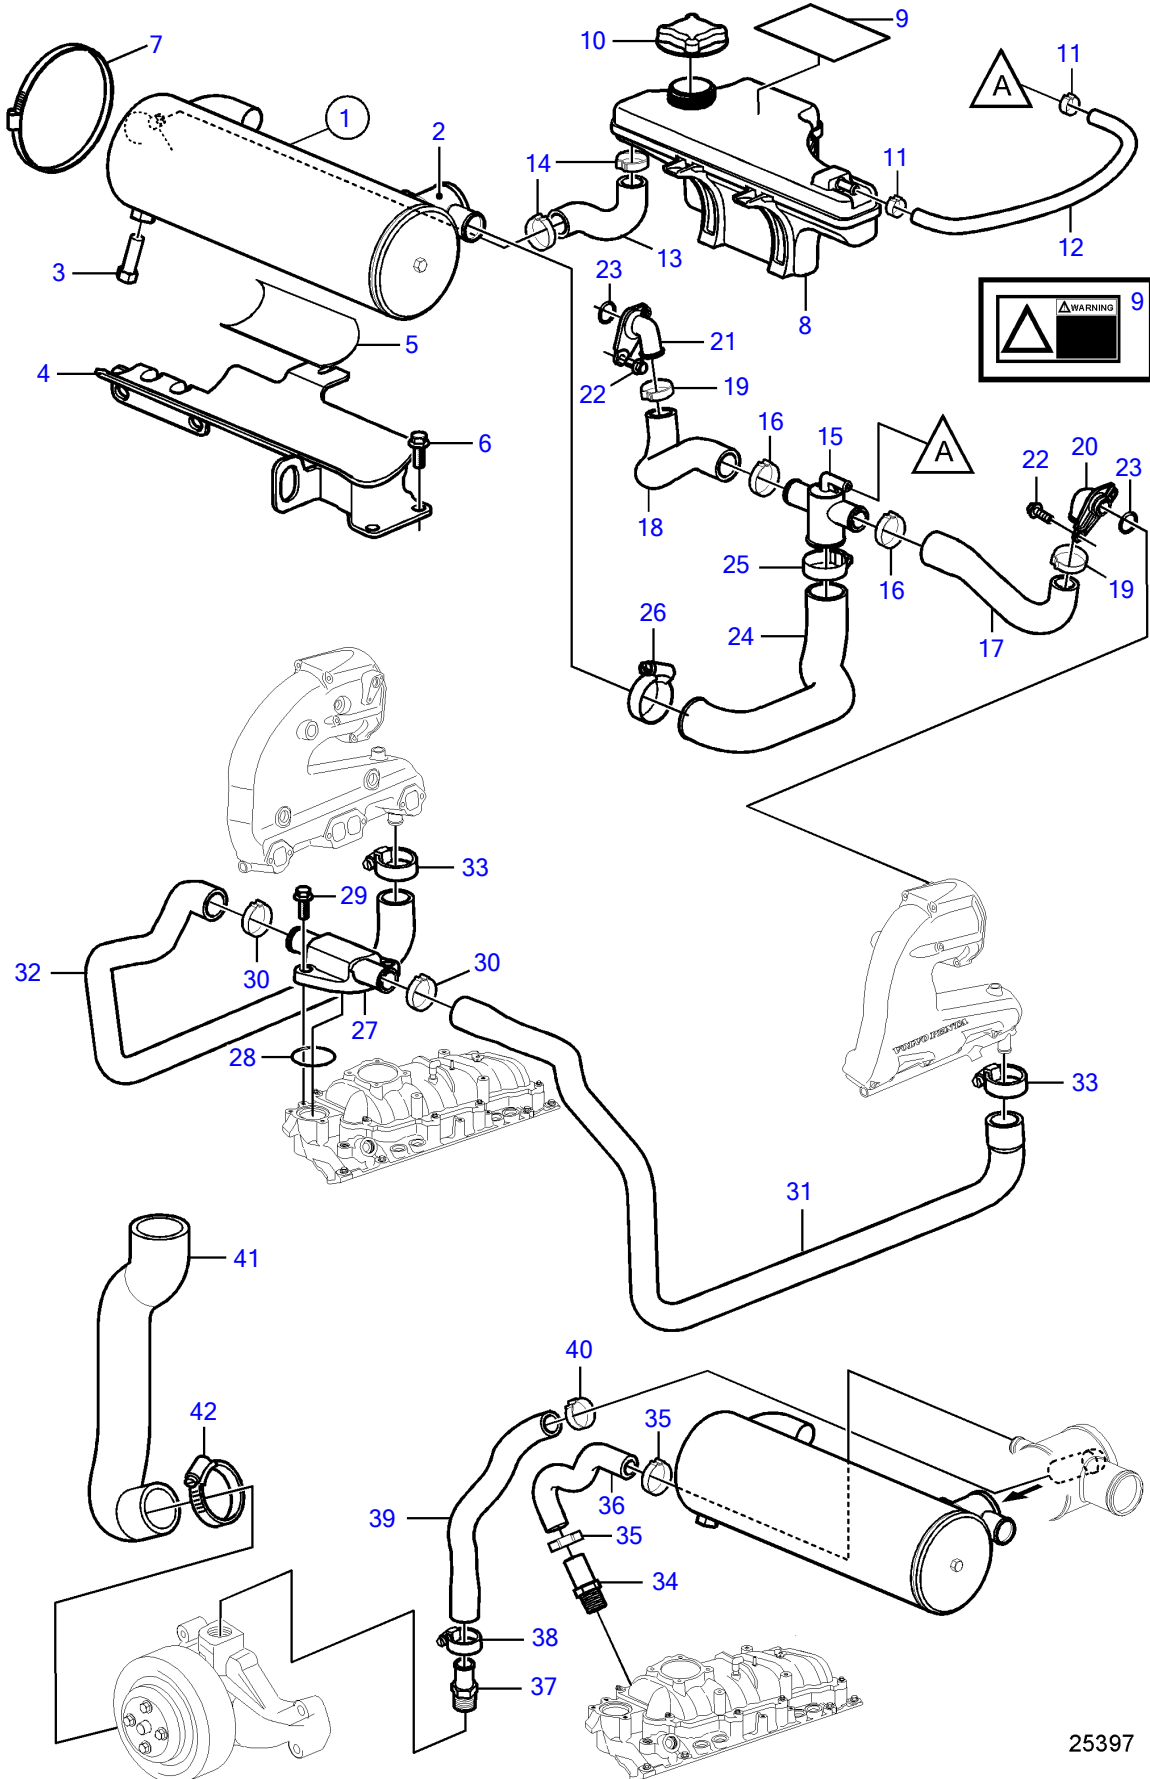

5.0GXICE-P

25397

5.0GXICE-P

REF	PART NO.	QTY	DESCRIPTION	SEE SEC.	NOTES
1	21444263	1	Heat exchanger		
		2	• End cover		not sold separately
		2	• Gasket		not sold separately
		2	• Bolt		not sold separately
2		1	• Thermostat		not sold separately
3	3858995	1	• Anode		
4	21444243	1	Bracket		
5	3861453	1	Gasket		
6	(3853557)	2	Flange screw		Obsolete part, 3/8" - 16 unc, L=0.75" (19mm)
7	21501238	2	Hose clamp		
8	21429093	1	Tank		
			• Bulletin p-26-1-7	p-26-1-7-EN	Coolant Capacity, FWC Gas Engines
9	3858552	1	Decal		
10	1674083	1	Pressure cap		
11	982643	2	Clamp		
12	3860590	1	Hose		
13	21451470	1	Hose		
14	982716	2	Clamp		
15	21338633	1	Connector		
16	(982647)	2	Clamp		Obsolete part
17	21338625	1	Hose		standard exhaust height
	21440756	1	Hose		Exhaust with high rise manifold
18	21338627	1	Hose		standard exhaust height
	21440758	1	Hose		Exhaust with high rise manifold
19	(982715)	2	Clamp		Obsolete part
20	21444305	1	Adapter		
21	21444304	1	Adapter		
22	946544	4	Flange screw		
23	21411368	2	O-ring		
24	21338629	1	Hose		
25	3863440	1	Hose clamp		
26	3863444	1	Hose clamp		
27	21338631	1	Manifold		
		2	• Bushing		not sold separately
28	21513426	1	O-ring		
29	946544	2	Flange screw		
30	(982647)	2	Clamp		Obsolete part
31	21338604	1	Hose		
32	21338606	1	Hose		
33	3863444	2	Hose clamp		
34	21581659	1	Adapter		
35	982716	2	Clamp		
36	21444232	1	Hose		
37	983744	1	Hose nipple		
38	3863439	1	Hose clamp		
39	21444236	1	Hose		
40	982716	1	Clamp		
41	21338602	1	Hose		
42	3863438	2	Hose clamp		