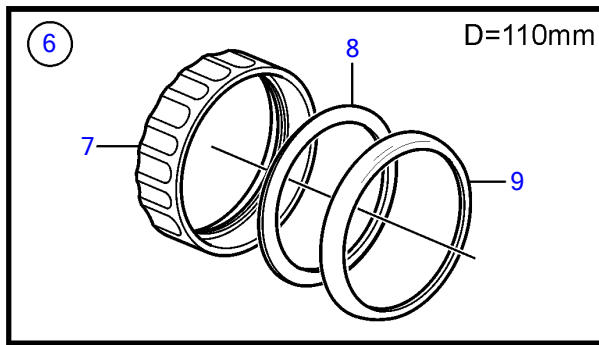

5.0GXICE-270-R, 5.0GiCE-225-S

D=110mm

5.0GXICE-270-R, 5.0GiCE-225-S

REF	PART NO.	QTY	DESCRIPTION	SEE SEC.	NOTES
1	3885214	1	Instrument • Bulletin P-36-9-3	P-36-9-3-EN	Oil pressure, coolant temp, fuel level, volt meter, White New products in the EVC family
1	3885215	1	Instrument • Bulletin P-36-9-3	P-36-9-3-EN	Trim (analog), coolant temp, fuel level, volt meter, White New products in the EVC family
1	3847876	1	Instrument • Bulletin P-36-9-3	P-36-9-3-EN	Oil pressure, coolant temp, fuel level, volt meter, Black New products in the EVC family
1	3847879	1	Instrument • Bulletin P-36-9-3	P-36-9-3-EN	Trim (analog), coolant temp, fuel level, volt meter, Black New products in the EVC family
2	3847888	1	Mounting kit • Bulletin P-36-9-3	P-36-9-3-EN	Black New products in the EVC family
3	(3884098)	1	• Attaching ring		Obsolete part
4	3884103	1	• Gasket		
5	3847887	1	• Ring		
6	3885216	1	Mounting kit • Bulletin P-36-9-3	P-36-9-3-EN	Chrome New products in the EVC family
7	(3884098)	1	• Attaching ring		Obsolete part
8	3884103	1	• Gasket		
9	3884096	1	• Ring		
10	3886791	1	X-ring • Bulletin P-36-9-3	P-36-9-3-EN	For flush mounting. New products in the EVC family
11	874759	1	Extension cable\verl		L=1000mm
	3807043	1	Extension cable\verl		L=3000mm

47701923-30-22182

24013

Upd:2014-06-20

5.0GXICE-270-R, 5.0GiCE-225-S

VOLVO
PENTA