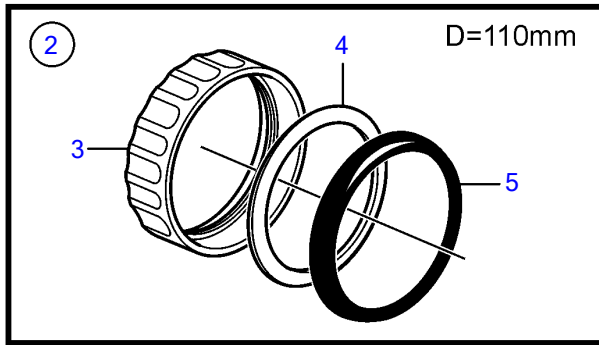

5.0GXICE-270-R, 5.0GiCE-225-S

D=110mm

5.0GXICE-270-R, 5.0GiCE-225-S

REF	PART NO.	QTY	DESCRIPTION	SEE SEC.	NOTES
1	3885214	1	Instrument • Bulletin P-36-9-3	P-36-9-3-EN	Oil pressure, coolant temp, fuel level, volt meter, White New products in the EVC family
1	3885215	1	Instrument • Bulletin P-36-9-3	P-36-9-3-EN	Trim (analog), coolant temp, fuel level, volt meter, White New products in the EVC family
1	3847876	1	Instrument • Bulletin P-36-9-3	P-36-9-3-EN	Oil pressure, coolant temp, fuel level, volt meter, Black New products in the EVC family
1	3847879	1	Instrument • Bulletin P-36-9-3	P-36-9-3-EN	Trim (analog), coolant temp, fuel level, volt meter, Black New products in the EVC family
2	3847888	1	Mounting kit • Bulletin P-36-9-3	P-36-9-3-EN	Black New products in the EVC family
3	(3884098)	1	• Attaching ring		Obsolete part
4	3884103	1	• Gasket		
5	3847887	1	• Ring		
6	3885216	1	Mounting kit • Bulletin P-36-9-3	P-36-9-3-EN	Chrome New products in the EVC family
7	(3884098)	1	• Attaching ring		Obsolete part
8	3884103	1	• Gasket		
9	3884096	1	• Ring		
10	3886791	1	X-ring • Bulletin P-36-9-3	P-36-9-3-EN	For flush mounting. New products in the EVC family
11	874759	1	Extension cable\verl		L=1000mm
	3807043	1	Extension cable\verl		L=3000mm

47701923-30-22182

24013

Upd:2014-06-20

5.0GXICE-270-R, 5.0GiCE-225-S

VOLVO
PENTA