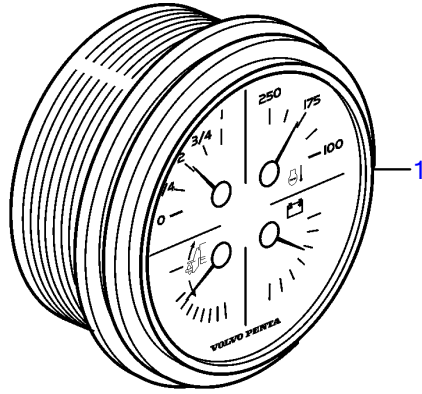

5.0GXICE-270-R, 5.0GiCE-225-S

D=110mm

5.0GXICE-270-R, 5.0GiCE-225-S

REF	PART NO.	QTY	DESCRIPTION	SEE SEC.	NOTES
1	3885214	1	Instrument • Bulletin P-36-9-3	P-36-9-3-EN	Oil pressure, coolant temp, fuel level, volt meter, White New products in the EVC family
1	3885215	1	Instrument • Bulletin P-36-9-3	P-36-9-3-EN	Trim (analog), coolant temp, fuel level, volt meter, White New products in the EVC family
1	3847876	1	Instrument • Bulletin P-36-9-3	P-36-9-3-EN	Oil pressure, coolant temp, fuel level, volt meter, Black New products in the EVC family
1	3847879	1	Instrument • Bulletin P-36-9-3	P-36-9-3-EN	Trim (analog), coolant temp, fuel level, volt meter, Black New products in the EVC family
2	3847888	1	Mounting kit • Bulletin P-36-9-3	P-36-9-3-EN	Black New products in the EVC family
3	(3884098)	1	• Attaching ring		Obsolete part
4	3884103	1	• Gasket		
5	3847887	1	• Ring		
6	3885216	1	Mounting kit • Bulletin P-36-9-3	P-36-9-3-EN	Chrome New products in the EVC family
7	(3884098)	1	• Attaching ring		Obsolete part
8	3884103	1	• Gasket		
9	3884096	1	• Ring		
10	3886791	1	X-ring • Bulletin P-36-9-3	P-36-9-3-EN	For flush mounting. New products in the EVC family
11	874759	1	Extension cable\verl		L=1000mm
	3807043	1	Extension cable\verl		L=3000mm

47701923-30-22182

24013

Upd:2014-06-20

5.0GXICE-270-R, 5.0GiCE-225-S

VOLVO
PENTA