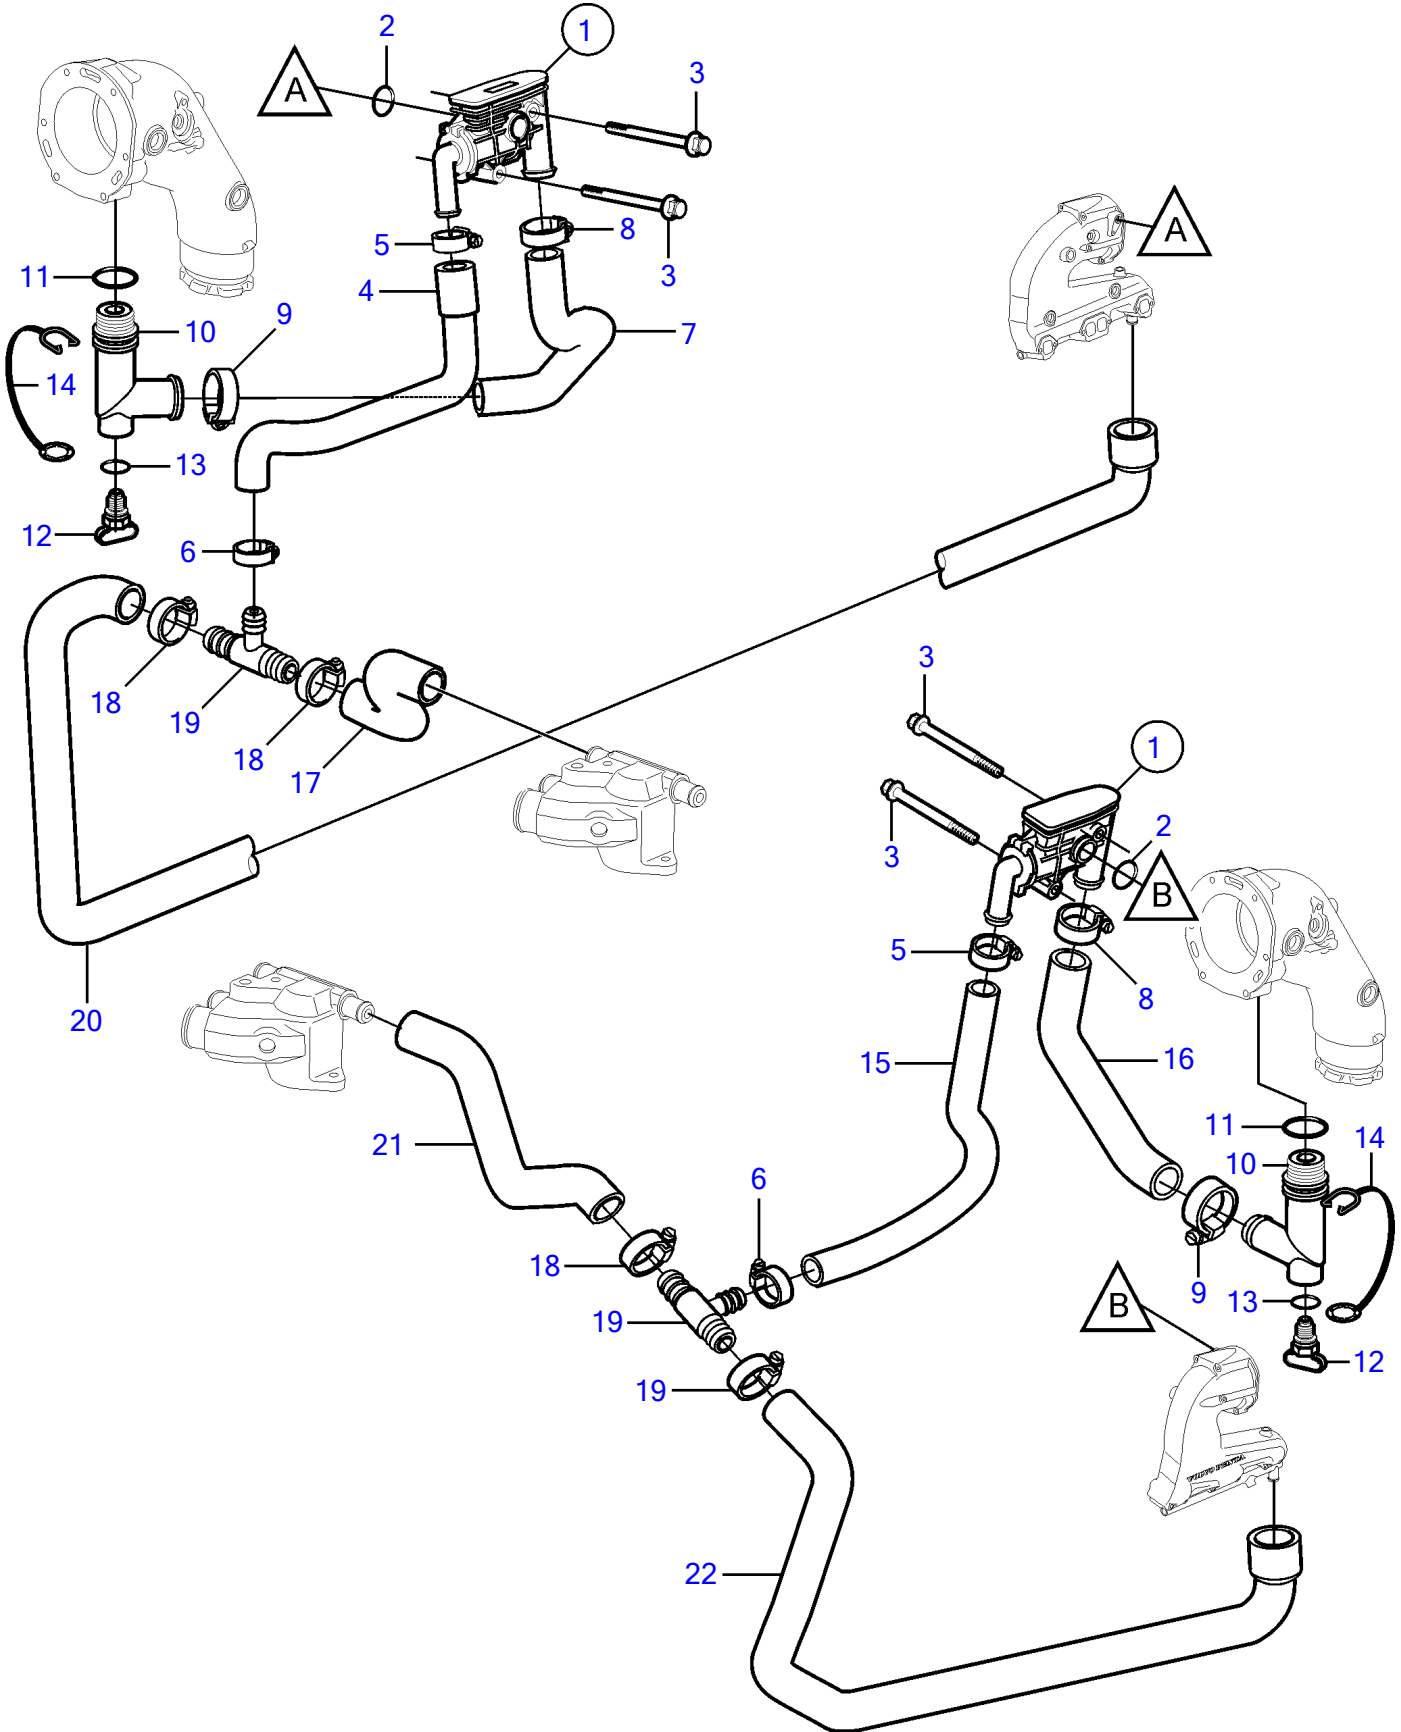

5.0GXIC-P

5.0GXIC-P

REF	PART NO.	QTY	DESCRIPTION	NOTES
1	40005486	1	Thermostat housing	Starboard
	40005487	1	Thermostat housing	Port
		1	• Thermostat	not sold separately
		1	• Fitting	not sold separately
		1	• Spring	not sold separately
		1	• Elbow	not sold separately
		1	• O-ring	not sold separately
		1	• Screw	not sold separately
2	21411368	2	O-ring	
3	965177	4	Flange screw	
4	21131550	1	Hose	standard exhaust height
	21131583	1	Hose	Exhaust with high rise manifold
5	3853794	2	Hose clamp	
6	3853794	2	Hose clamp	
7	3594911	1	Hose	
8	3863439	2	Hose clamp	
9	3863439	2	Hose clamp	
10	21115770	2	Adapter	
11		2	• O-ring	not sold separately
12	21114522	2	Drain plug	
	3849500	2	• Plug	Replaced by 21114522, not sold separately
13	976970	2	• O-ring	
14	3849892	2	• Retainer	
15	21106517	1	Hose	standard exhaust height
		1	Hose	Exhaust with high rise manifold
16	21107967	1	Hose	
17	21106502	1	Hose	
18	3863439	4	Hose clamp	
19	3595495	2	Adapter	
20	21106504	1	Hose	
21	21106506	1	Hose	
22	21106508	1	Hose	