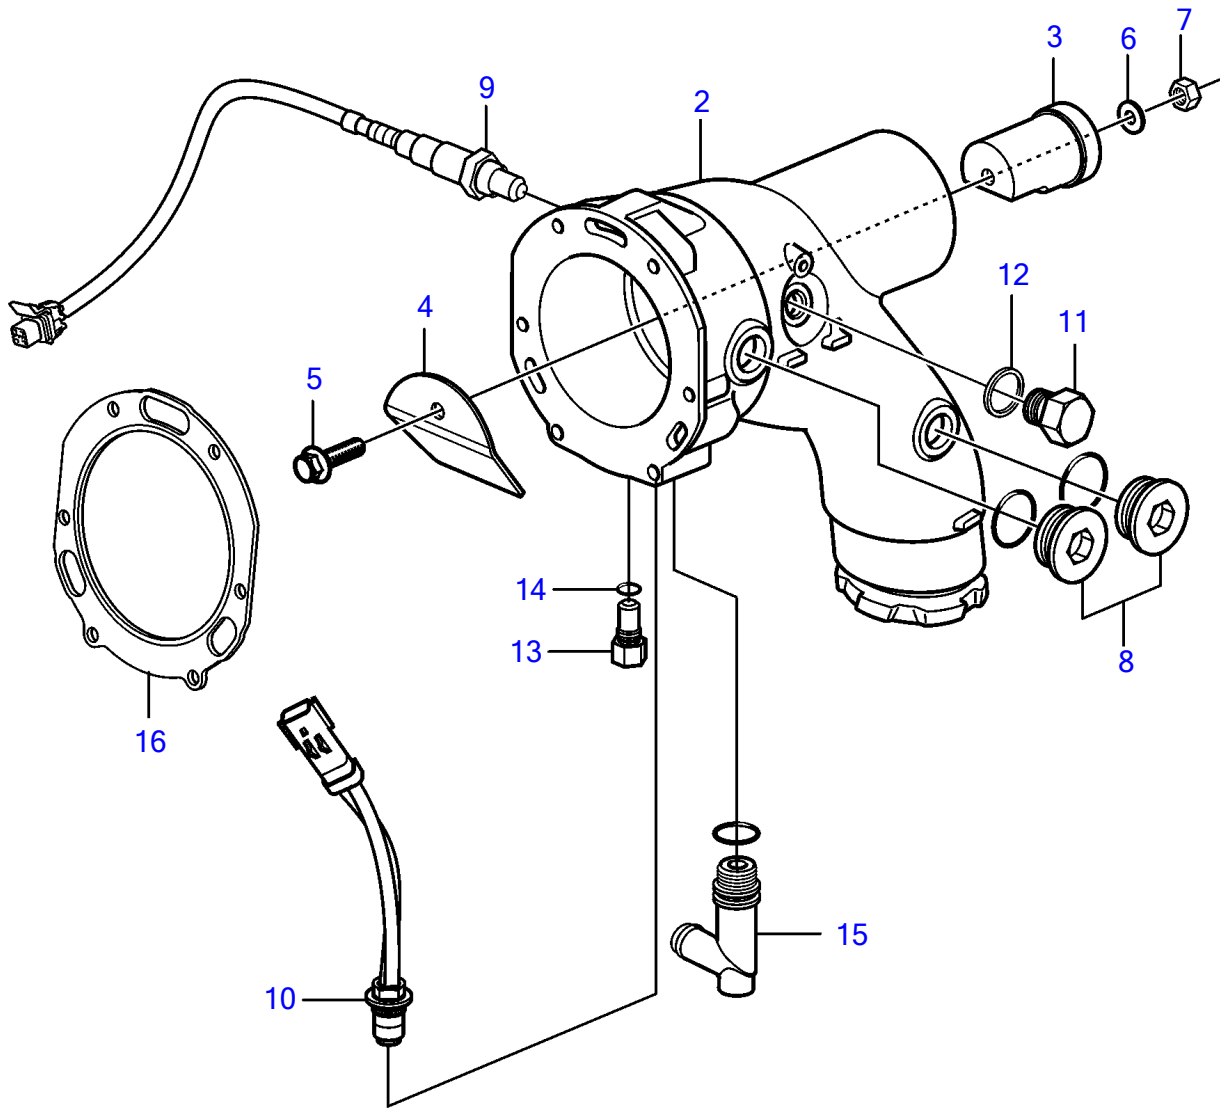

1

5.0GXIC-P

REF	PART NO.	QTY	DESCRIPTION	NOTES
1	21571774	1	Elbow	
	21468086	1	• Elbow pipe	
2	21468084	1	• • Elbow pipe	Replaced by 21468086
3		1	• • Cup	
4		1	• • Plate	
5	3595401	1	• • Flange screw	
6	980933	1	• • Washer	
7	982672	1	• • Hexagon nut	
8	21399010	2	• Plug	M27
		2	• • O-ring	
9	3883724	1	• Sensor	
10	3889526	1	• Sensor	
11	960632	1	• Plug	
12	977751	1	• Gasket	
13	21194290	1	• Anode	
14	980998	1	• • O-ring	replaced by next part number
	21286721	1	• • O-ring	
15	21115770	1	• Adapter	
		1	• • O-ring	not sold separately
16	40005439	1	• Gasket	