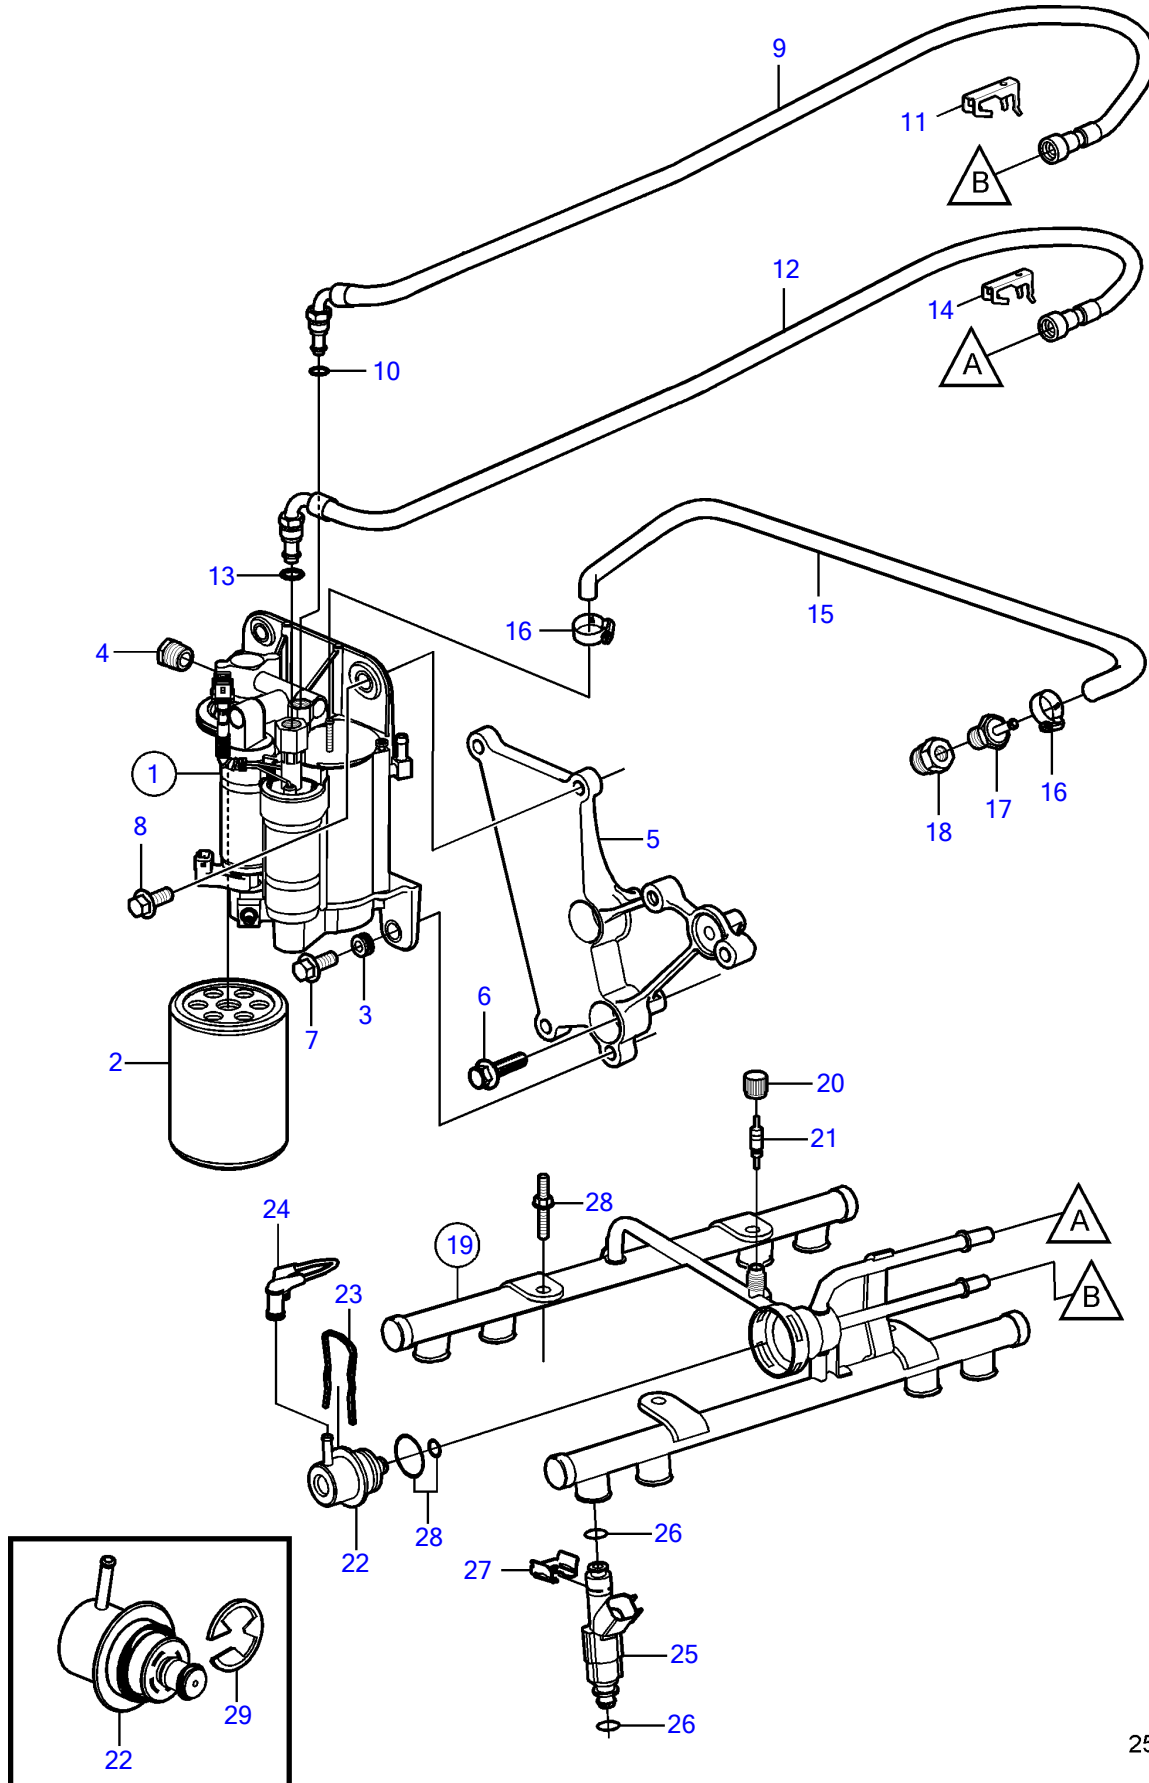

5.0GXIC-P

25360

5.0GXIC-P

REF	PART NO.	QTY	DESCRIPTION	SEE SEC.	NOTES
1	21545138	1	Fuel pump		replaced by next part number
	21608511	1	Fuel pump		
	3588865	1	• Fuel pump kit		High pressure fuel pump
2	3847644	1	• Fuel filter		
			• Bulletin P-23-3-4	P-23-3-4-EN	High Capacity Fuel Filter, Gas
			• Bulletin p-18-8-1	p-18-8-1-EN	Volvo Penta Ethanol Fuel treatment
3	3861396	4	• Rubber bushing		
4	3857816	1	Bushing		
5	21358873	1	Bracket		
6	3850753	3	Flange screw		
7	982702	2	Flange screw		
8	946472	2	Flange screw		
9	3888727	1	Fuel hose		
10	3850424	1	• O-ring		
11	3887195	1	Locking clip		
12	3888725	1	Fuel hose		
13	3850423	1	• O-ring		
14	3887198	1	Locking clip		
15	3807072	1	Kit		
		1	• Hose		
16	3860413	2	Hose clamp		
17	3860290	1	Nipple		
18	3861926	1	Tube fitting		
19	3858966	1	Fuel pipe		
20	3858972	1	Cardboard tube		
21	3858971	1	Valve		
22	3858967	1	Governor		
			• Bulletin P-23-7-3	P-23-7-3-EN	Fuel Pressure Regulator, 4.3L, 5.0L, 5.7L
23	3858968	1	Clip		
24	3858974	1	Hose		
25	21141691	8	Injector		
26	3858981	1	O-ring		Includes 16 o-rings for injectors and 2 o-rings for pressure regulator.
27	3858970	8	Retainer		
28	3858973	4	Bolt		
29	21491831	1	Clip		