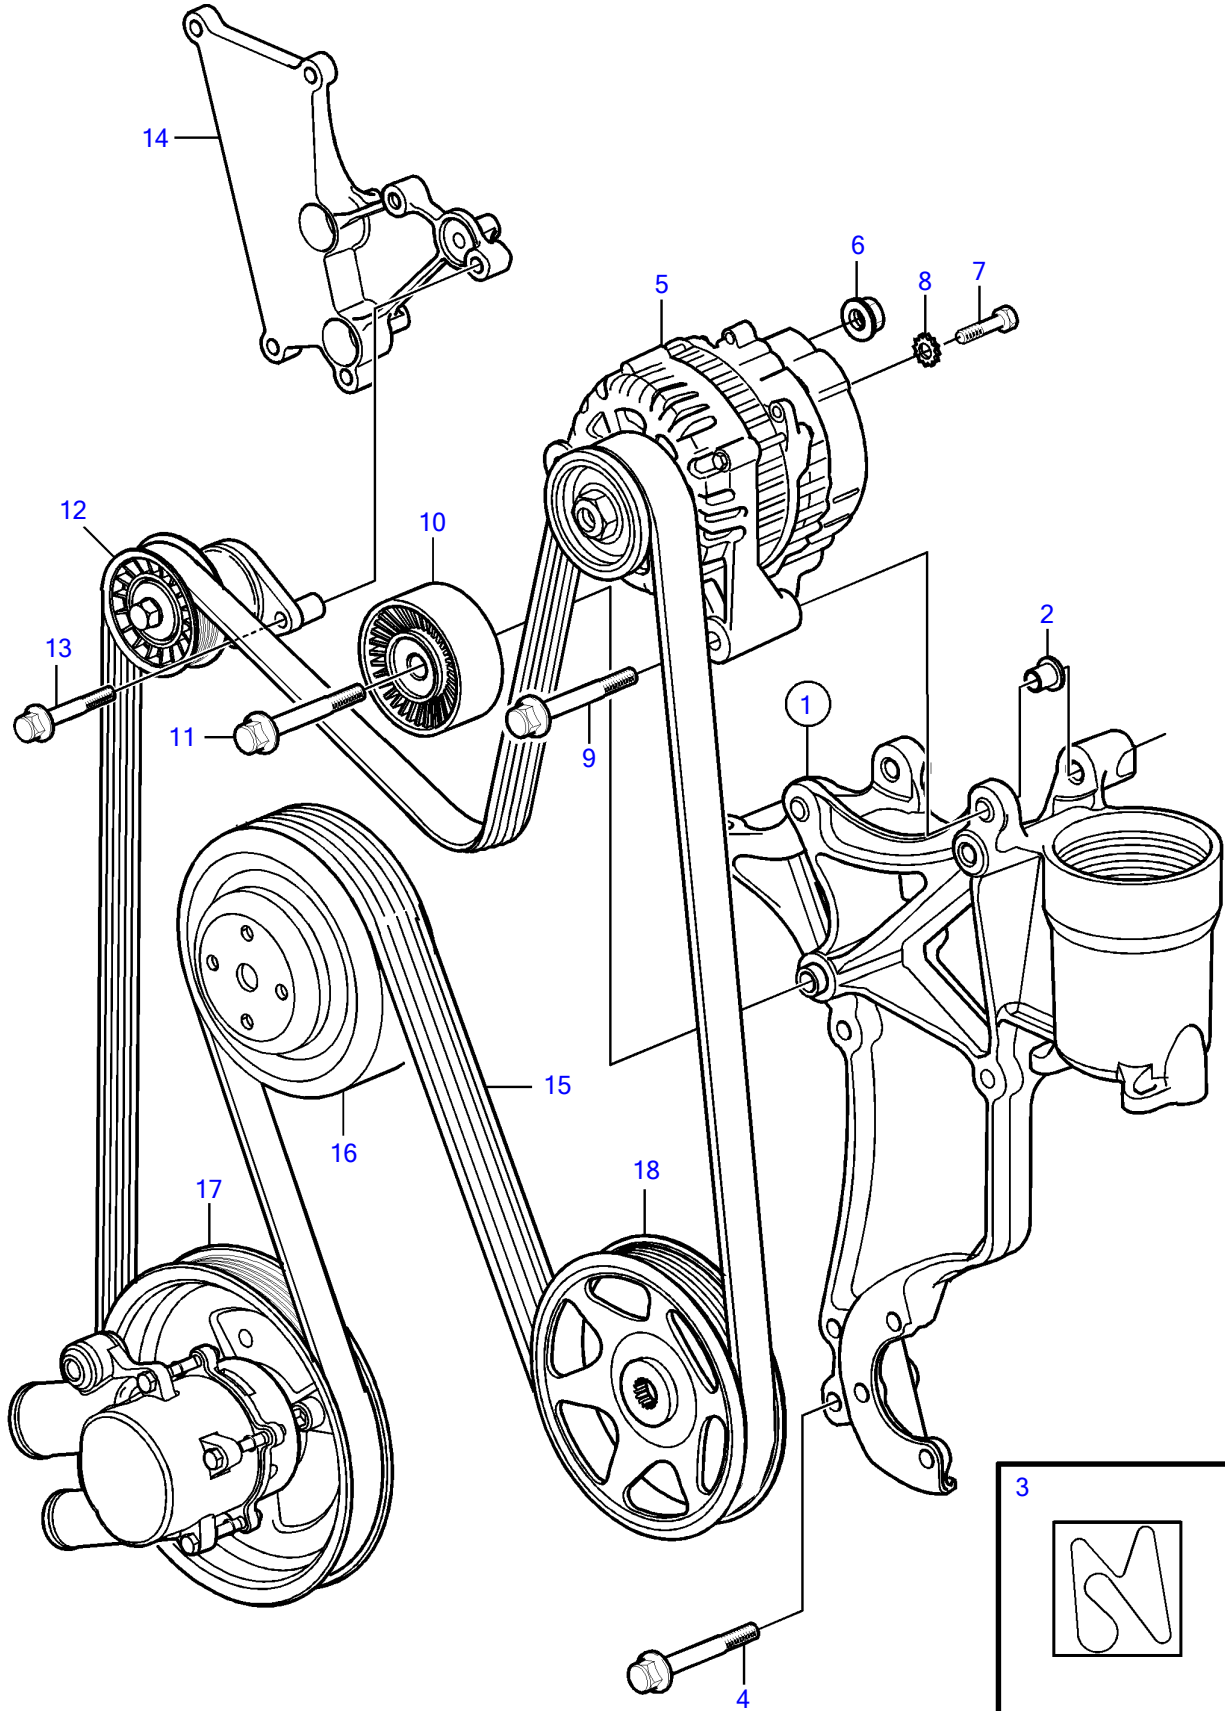

5.0GXIC-P

5.0GXIC-P

REF	PART NO.	QTY	DESCRIPTION	NOTES
1	21573817	1	Bracket	
2	3863175	2	• Bushing	
3	3863274	1	Decal	
4	3853392	4	Flange screw	
5	3884950	1	Alternator	
6	945408	1	Flange nut	
7	3852208	1	Screw	
8	3852520	1	Washer	
9	947790	2	Flange screw	
10	21585053	1	Idler pulley	
11	21425128		Flange screw	
12	3885250	1	Belt tensioner	
13	3850753	2	Flange screw	
14	21358873	1	Bracket	See "Fuel system" page
15	21399021	1	Belt	
16		1	Pulley, circulation pump	
17		1	Sea water pump	
18		1	Pulley, power steering pump	