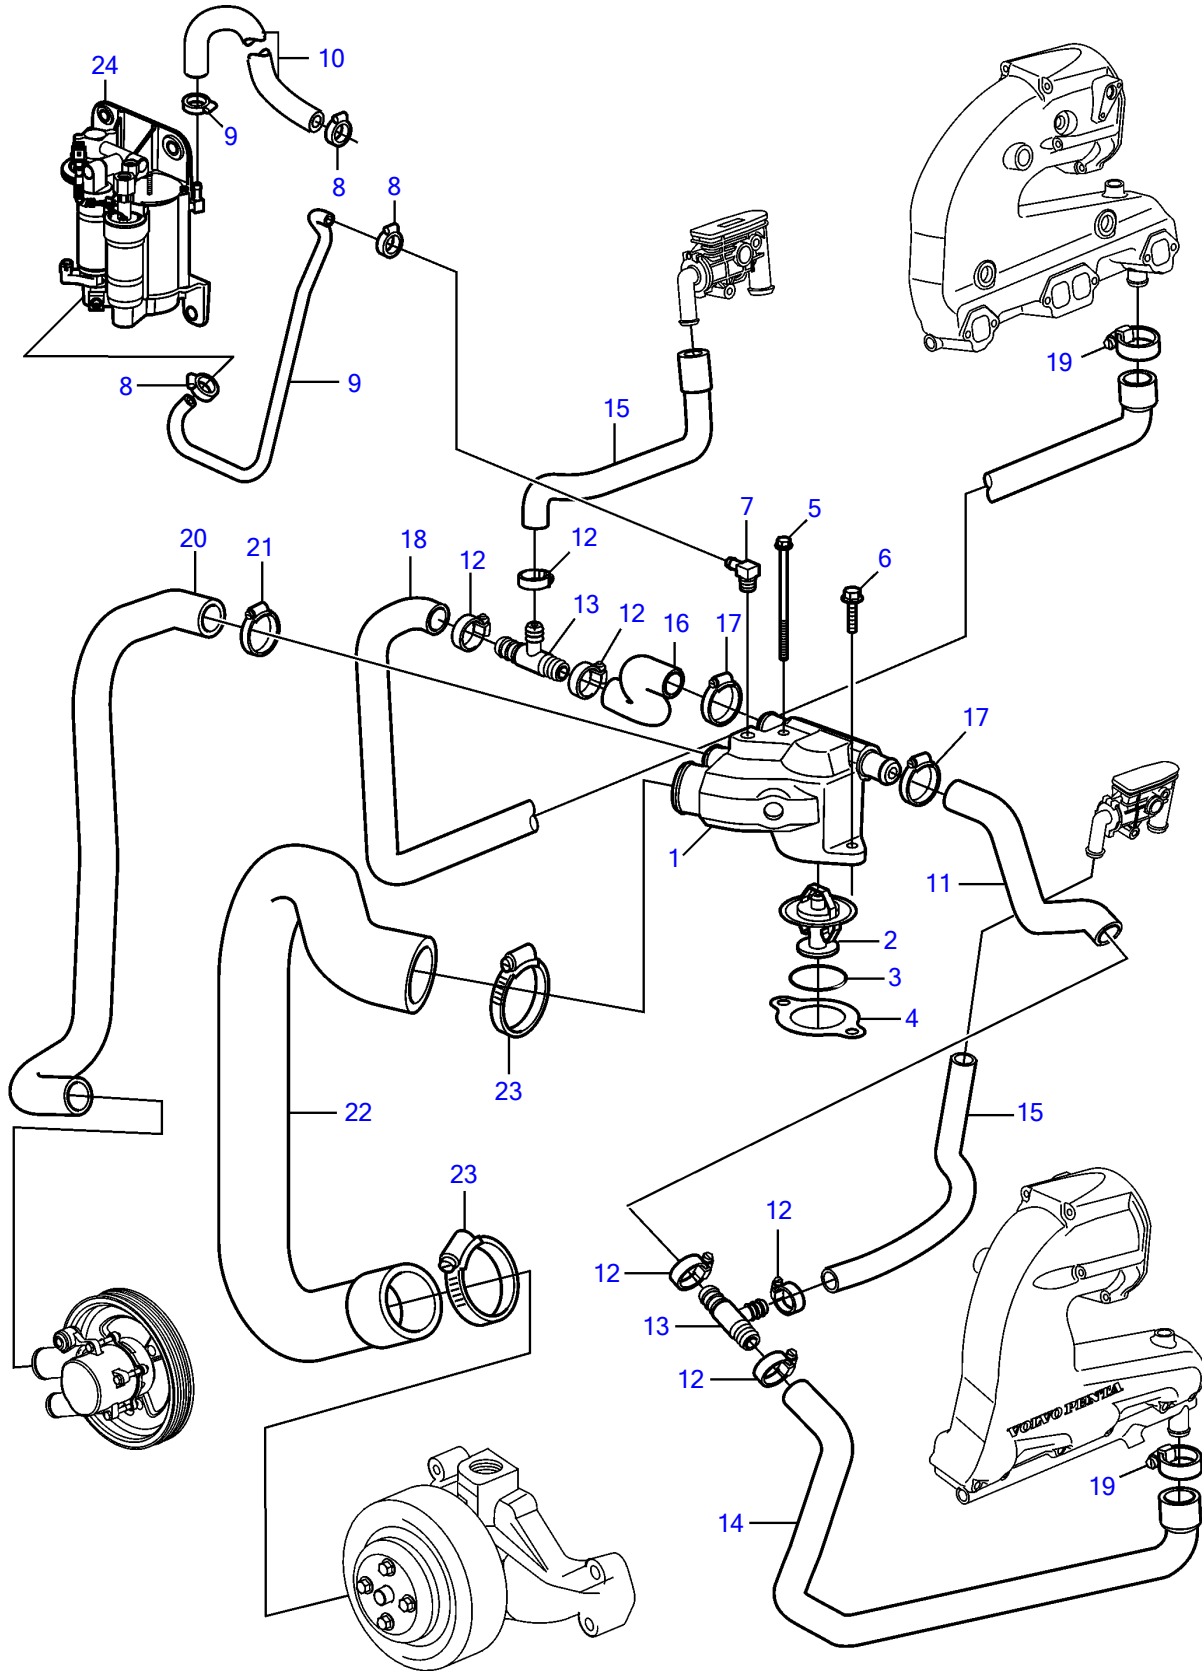

5.0GXIC-P

5.0GXIC-P

REF	PART NO.	QTY	DESCRIPTION	NOTES
1	3589553	1	Thermostat housing	
2	3587597	1	Thermostat	
3	983944	1	O-ring	
4	3852111	1	Gasket	
5	968842	1	Flange screw	
6	946671	1	Flange screw	
7	3853597	1	Elbow	
8	3860413	4	Hose clamp	
9	3862550	1	Hose	
10	21114718	1	Hose	
11	21106506	1	Hose	
12	3863439	6	Hose clamp	
13	3595495	1	Adapter	
14	21106508	1	Hose	
15		2	Hose	See "Exhaust Thermostat system" page
16	21106502	1	Hose	
17	3863439	2	Hose clamp	
18	21106504	1	Hose	
19	3863444	1	Hose clamp	
20	3817817	1	Hose	
21	3863441	1	Hose clamp	
22	3862523	1	Hose	
23	3863438	2	Hose clamp	
24		1	Fuel pump	See "Fuel system" page