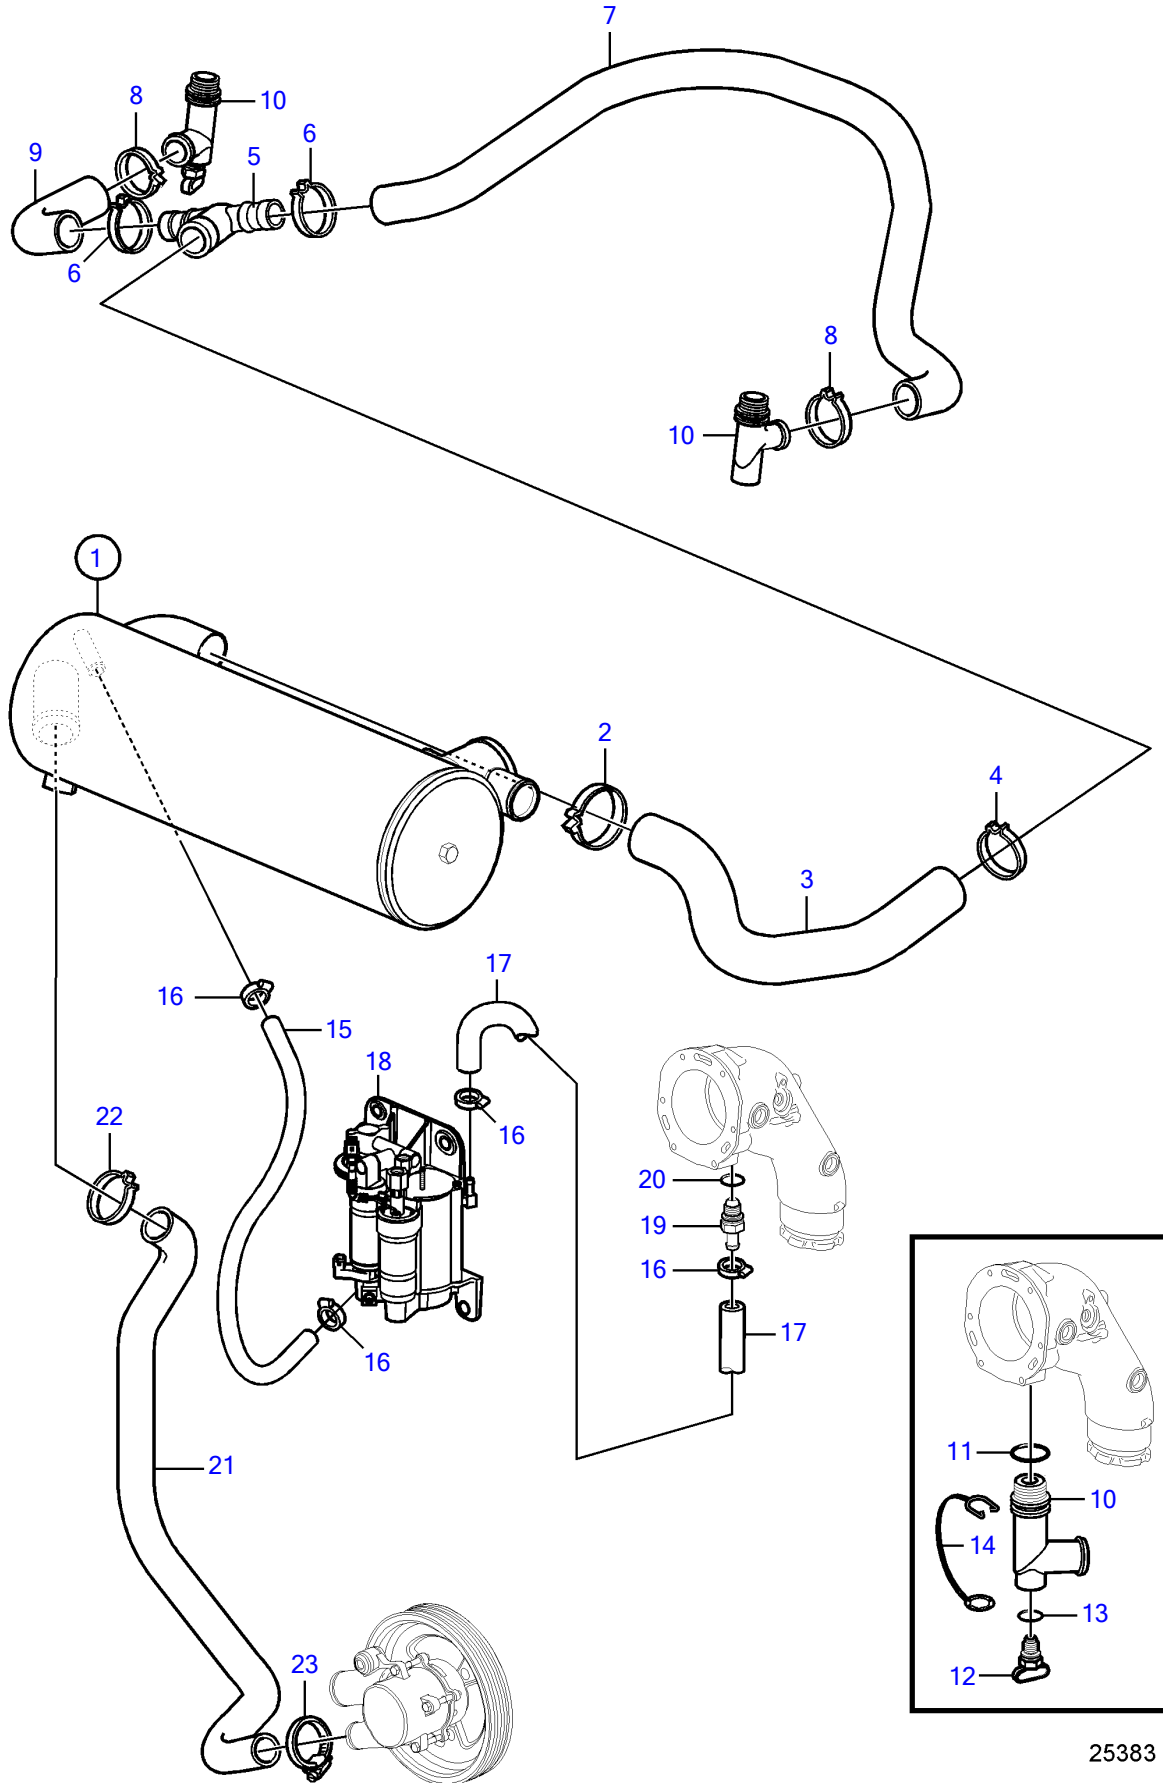

5.0GXIC-P

5.0GXIC-P

| REF | PART NO. | QTY | DESCRIPTION    | NOTES                                     |
|-----|----------|-----|----------------|---|
| 1   | 21444263 | 1   | Heat exchanger |   |
| 2   | 982717   | 1   | Clamp          |   |
| 3   | 21338610 | 1   | Hose           |   |
| 4   | 982645   | 1   | Clamp          |   |
| 5   | 21338635 | 1   | Connector      |   |
| 6   | (982715) | 2   | Clamp          | Obsolete part                             |
| 7   | 21338614 | 1   | Hose           | Port                                      |
| 8   | (982715) | 2   | Clamp          | Obsolete part                             |
| 9   | 21338612 | 1   | Hose           | Starboard                                 |
| 10  | 21115770 | 2   | Adapter        |   |
| 11  |          | 2   | • O-ring       | not sold separately                       |
| 12  | 21114522 | 2   | Drain plug     |   |
|     | 3849500  | 2   | • Plug         | Replaced by 21114522, not sold separately |
| 13  | 976970   | 2   | • O-ring       |   |
| 14  | 3849892  | 2   | • Retainer     |   |
| 15  | 3862550  | 1   | Hose           |   |
| 16  | 3860413  | 4   | Hose clamp     |   |
| 17  | 21114718 | 1   | Hose           |   |
| 18  |          | 1   | Fuel pump      | See "Fuel system" page                    |
| 19  | 21115767 | 1   | Adapter        |   |
| 20  | 976970   | 1   | • O-ring       |   |
| 21  | 21338608 | 1   | Hose           |   |
| 22  | 982717   | 1   | Clamp          |   |
| 23  | 3852602  | 1   | Hose clamp     |   |