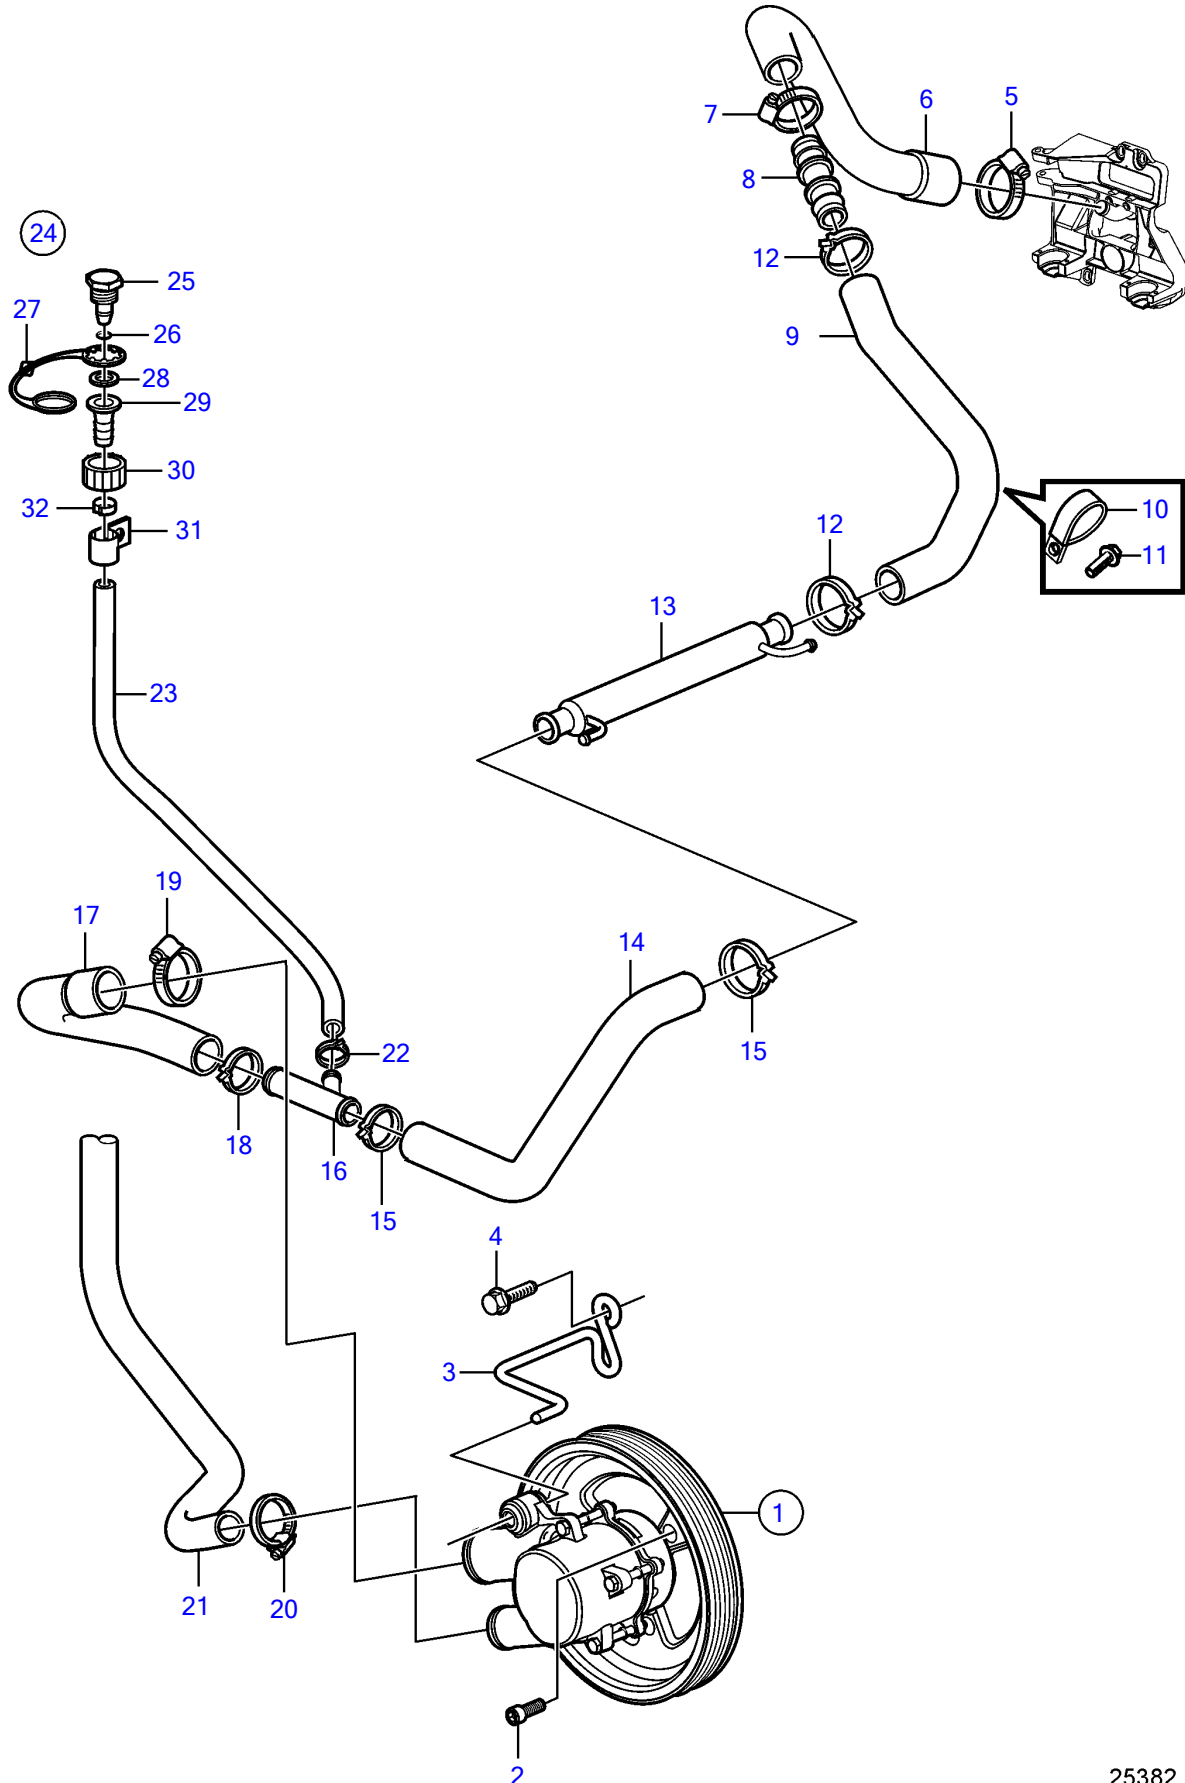

5.0GXIC-P

5.0GXIC-P

REF	PART NO.	QTY	DESCRIPTION	NOTES
1	21212799	1	Pump	
2	3857939	3	Screw	
3	3812240	1	Bracket	
4	3860163	2	Flange screw	
5	3812302	1	Hose clamp	
6	21340837	1	Hose	
7	3863444	2	Hose clamp	
8	21429137	1	Connector	
9	21429139	1	Hose	
10	3853312	2	Clamp	
	21619466	2	Attaching clamp	
11	(3853557)	2	Flange screw	Obsolete part, 3/8" - 16 unc, L=0.75" (19mm)
12		2	Hose clamp	
13	21399019	1	Hydraulic oil cooler	
14	21340840	1	Hose	
15	982645	2	Clamp	
16	3862699	1	T-pipe	
17	21429134	1	Hose	
18	3863440	1	Hose clamp	
19		1	Hose clamp	
20	3852602	1	Hose clamp	
21	3817817	1	Hose, therm. housing	For seawater cooled engine
	21338608	1	Hose, heat exchanger	For freshwater cooled engine
22	978173	1	Hose clamp	
23	3857823	1	Hose	
24	3807440	1	Connector	
25		1	• Cap	not sold separately
26	942978	1	• O-ring	
27	3862082	1	• Retainer	
28	3807664	1	• Washer	
29		1	• Connector	not sold separately
30		1	• Connector	not sold separately
31	3862891	1	Attaching clamp	
32	978174	1	Hose clamp	