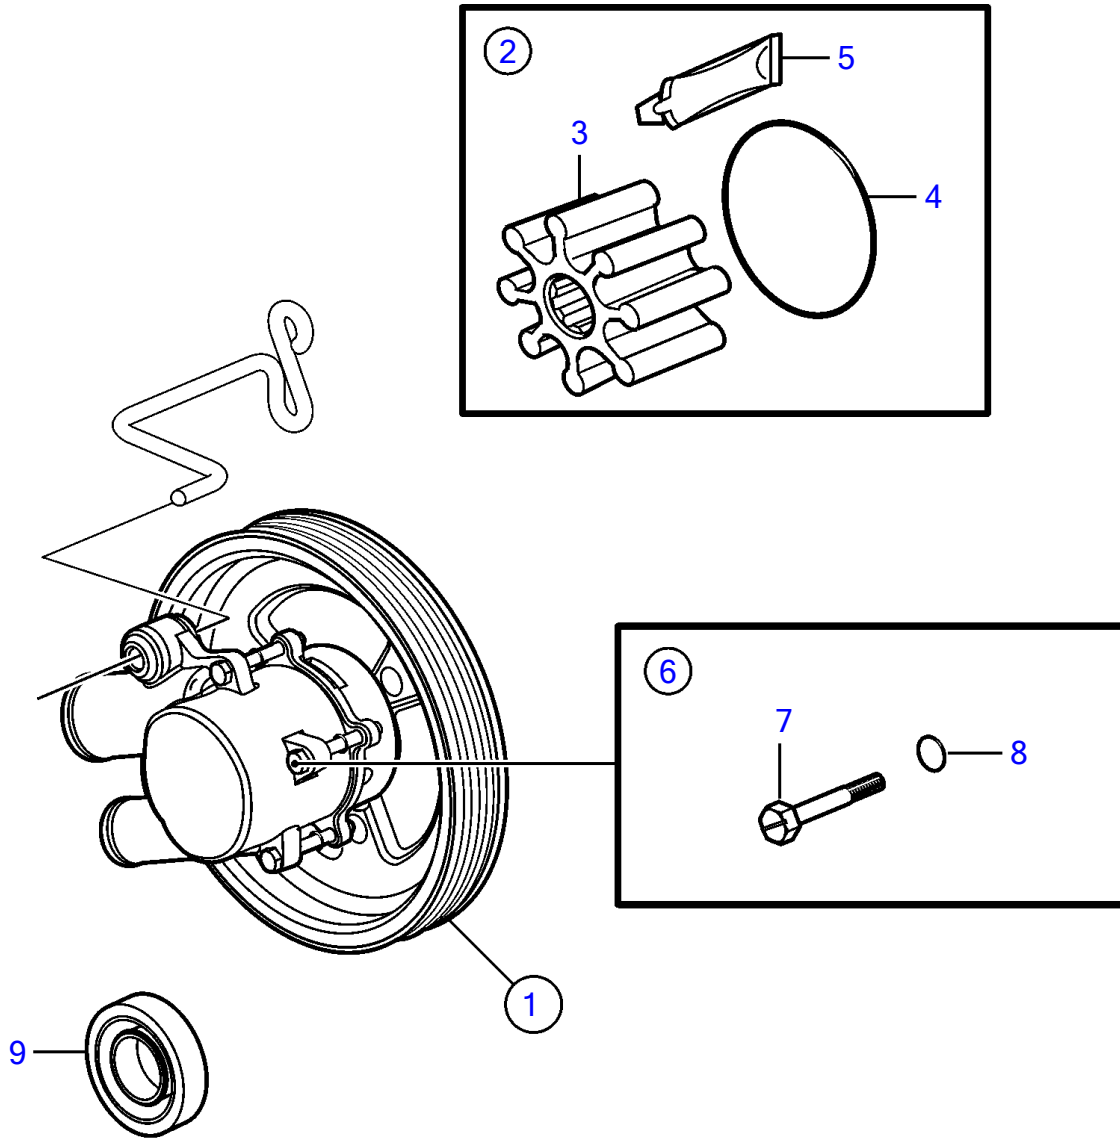

5.0GXIC-P

## 5.0GXIC-P

| REF | PART NO. | QTY | DESCRIPTION           | NOTES               |
|-----|----------|-----|-----------------------|---------------------|
| 1   | 21212799 | 1   | Pump                  |                     |
| 2   | 21213664 | 1   | Impeller kit          |                     |
| 3   | 21212794 | 1   | • Impeller            |                     |
| 4   | 3858938  | 1   | • O-ring              |                     |
| 5   |          | 1   | • Lubricant, glycerin | not sold separately |
| 6   | 21951332 | 1   | Screw kit             |                     |
| 7   |          | 4   | • Screw               |                     |
| 8   |          | 4   | • O-ring              |                     |
| 9   | 827247   | 1   | Sealing ring          |                     |