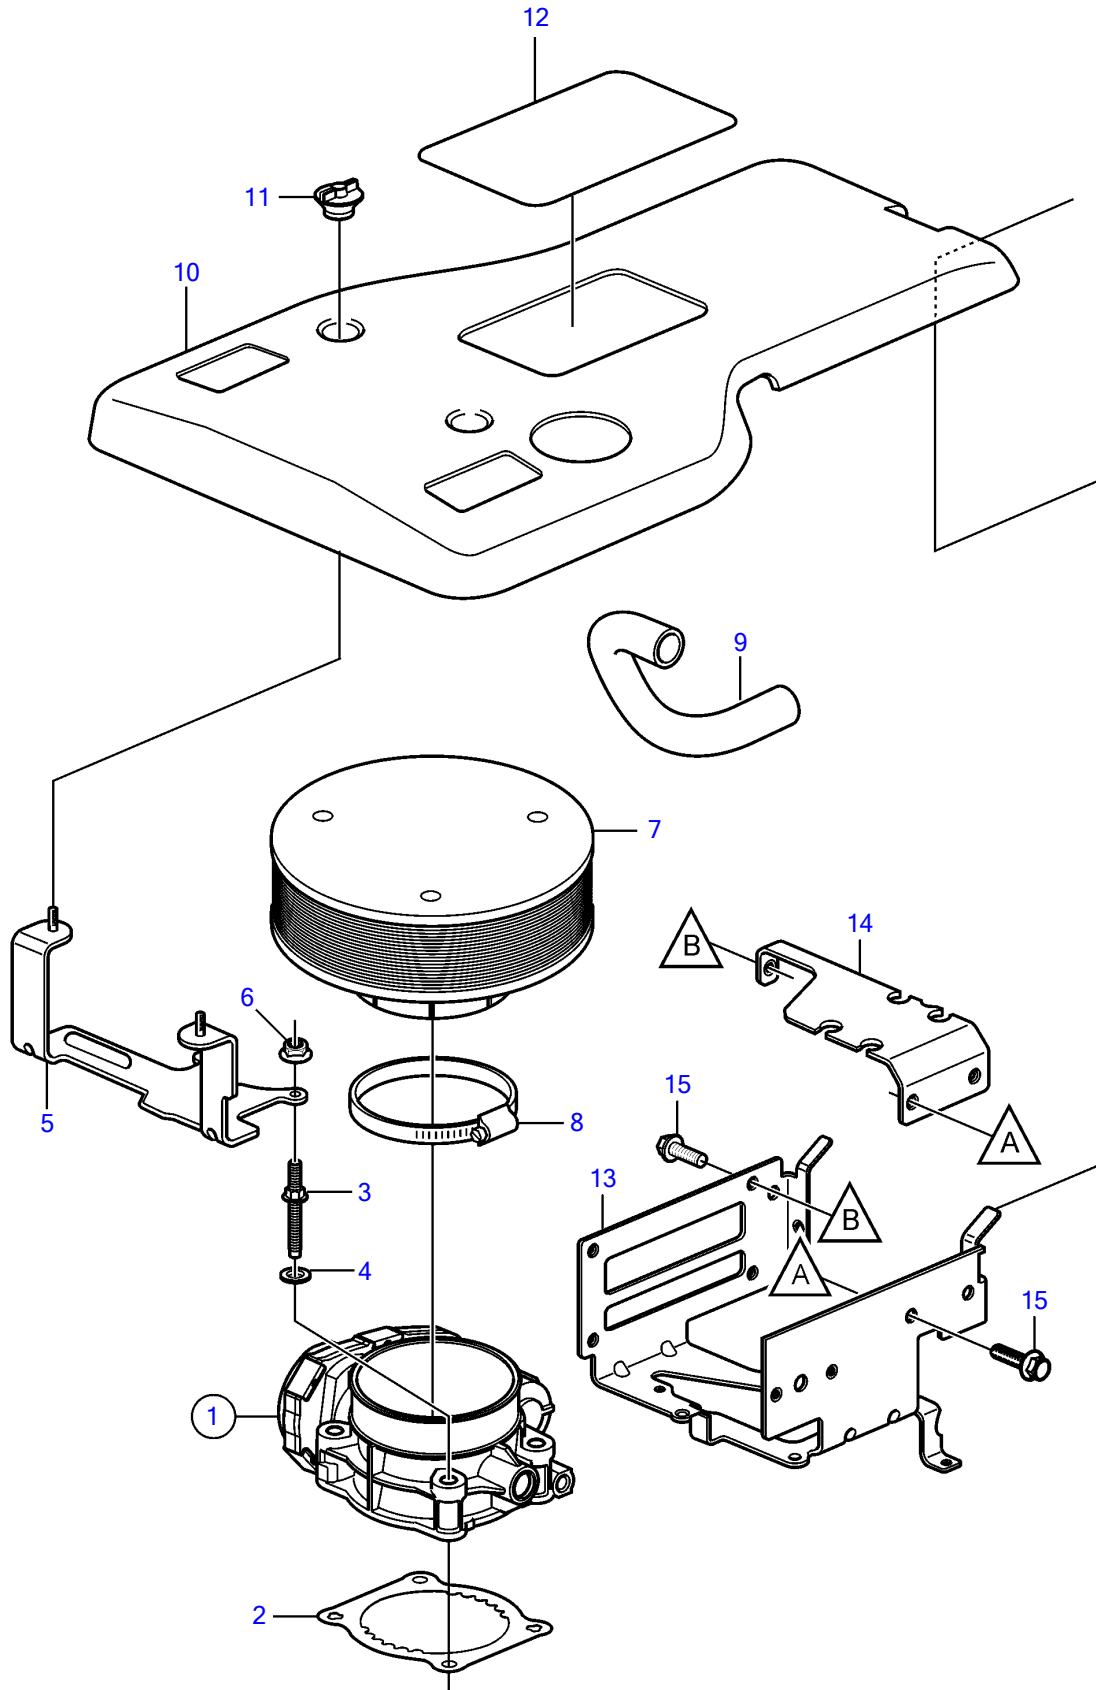

5.0GXIC-J, 5.0GXIC-JF

5.0GXIC-J, 5.0GXIC-JF

REF	PART NO.	QTY	DESCRIPTION	NOTES
1	21141689	1	Body	
		1	• Switch, idle validation	not sold separately
		2	• Sensor kit, throttle position	not sold separately
2	3849022	1	Gasket	
3	3858964	4	Stud	
4		4	• Washer	not sold separately
5	40005322	1	Bracket	
6	981124	2	Flange nut	
7	3887565	1	Flame shield	
8	21221046	1	Hose clamp	
9	(3852668)	1	Hose	Obsolete part, To valve cover
10	3847650	1	Cover	
11	3841608	2	Wing nut	
12	3861830	1	Decal	5.0GXi
	21114569	1	Decal	5.0Gi
13	3595367	1	Bracket	
14	3595369	1	Bracket	
15	3852006	3	Screw	