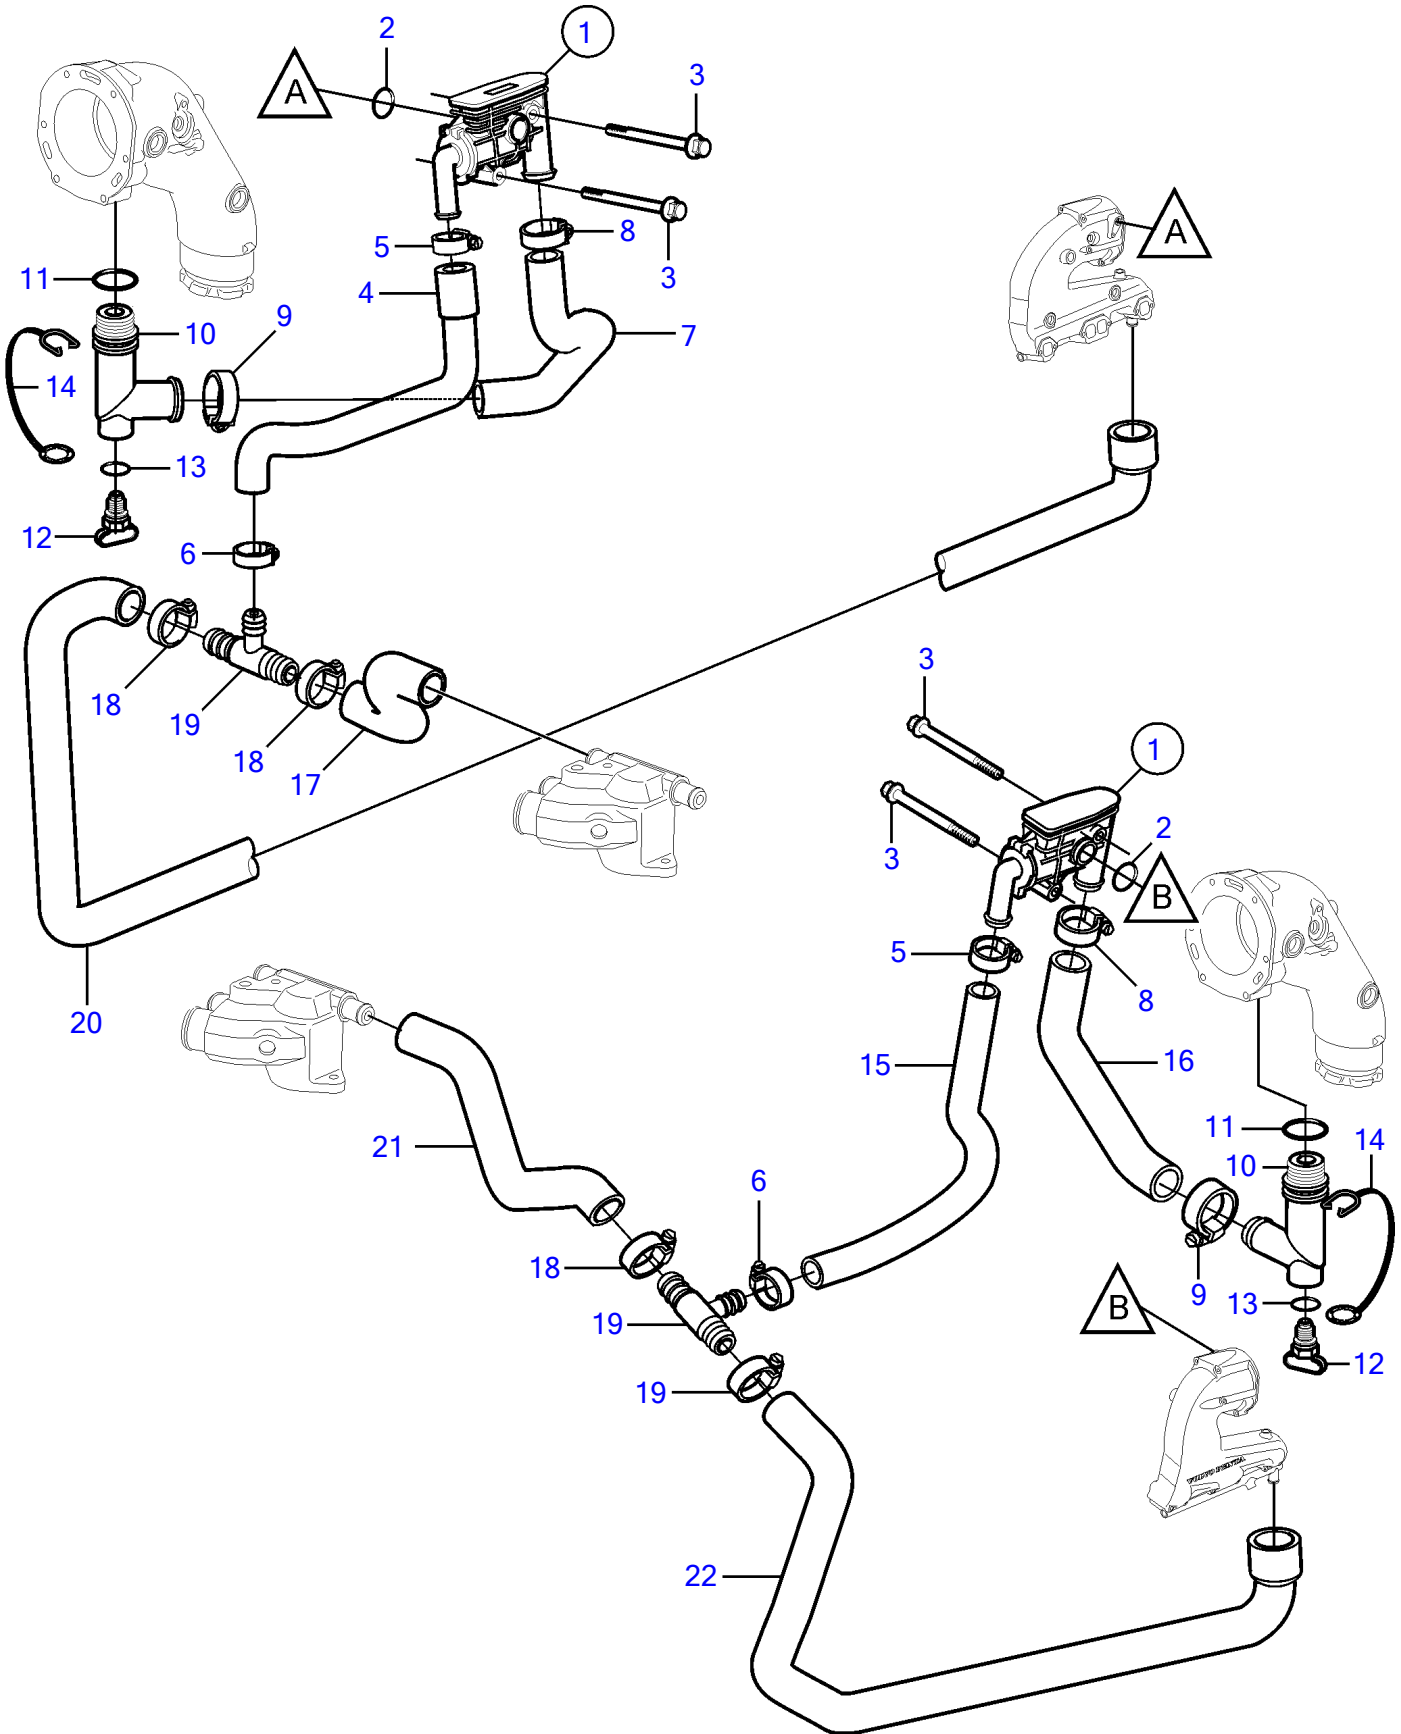

5.0GXIC-J

5.0GXIC-J

REF	PART NO.	QTY	DESCRIPTION	NOTES
1	40005486	1	Thermostat housing	Starboard
	40005487	1	Thermostat housing	Port
		1	• Thermostat	not sold separately
		1	• Fitting	not sold separately
		1	• Spring	not sold separately
		1	• Elbow	not sold separately
		1	• O-ring	not sold separately
		1	• Screw	not sold separately
2		2	O-ring	See "Exhaust" page
3	965177	4	Flange screw	
4	21131550	1	Hose	standard exhaust height
	21131583	1	Hose	Exhaust with high rise manifold
5	3853794	2	Hose clamp	
6	3853794	2	Hose clamp	
7	3594911	1	Hose	
8	3863439	2	Hose clamp	
9	3863439	2	Hose clamp	
10	21115770	2	Adapter	
11		2	• O-ring	not sold separately
12	21114522	2	Drain plug	
	3849500	2	• Plug	Replaced by 21114522, not sold separately
13	976970	2	• O-ring	
14	3849892	2	• Retainer	
15	21106517	1	Hose	standard exhaust height
		1		Exhaust with high rise manifold
16	21107967	1	Hose	
17	21106502	1	Hose	
18	3863439	4	Hose clamp	
19	3595495	2	Adapter	
20	21106504	1	Hose	
21	21106506	1	Hose	
22	21106508	1	Hose	