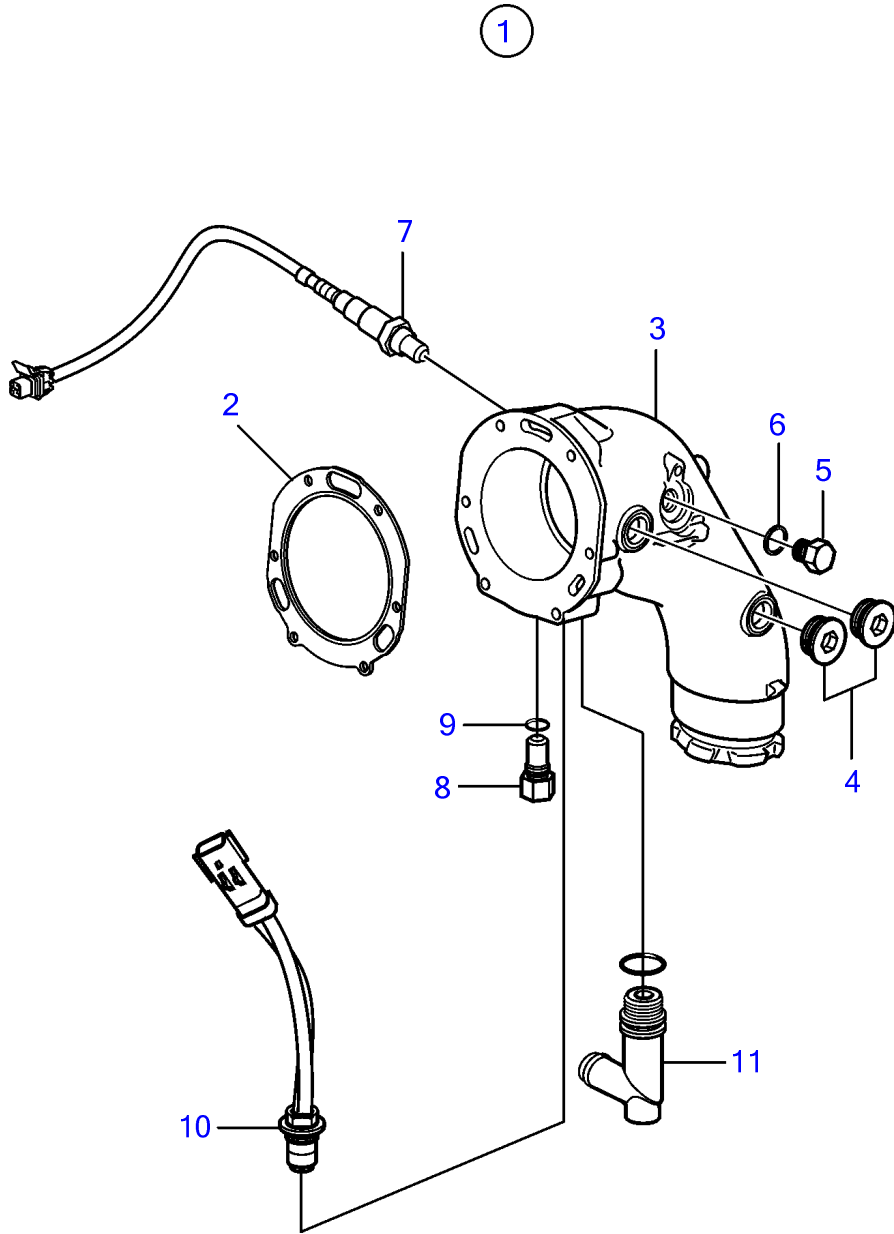

5.0GXIC-J, 5.0GXIC-JF

5.0GXIC-J, 5.0GXIC-JF

REF	PART NO.	QTY	DESCRIPTION	NOTES
1	21571773	1	Elbow	
2	40005439	1	Gasket	
3	21468082	1	Elbow pipe	
4	21399010	2	Plug	M27
		2	• O-ring	
5	960632	2	Plug	
6	977751	2	Gasket	
7	3883724	1	Sensor, oxygen	
		1	• Sealing washer	not sold separately
8	21194290	1	Anode	
9	980998	1	• O-ring	replaced by next part number
	21286721	1	• O-ring	
10	3889526	1	Sensor, temperature	
11	21115770	1	Adapter	
		1	O-ring	not sold separately