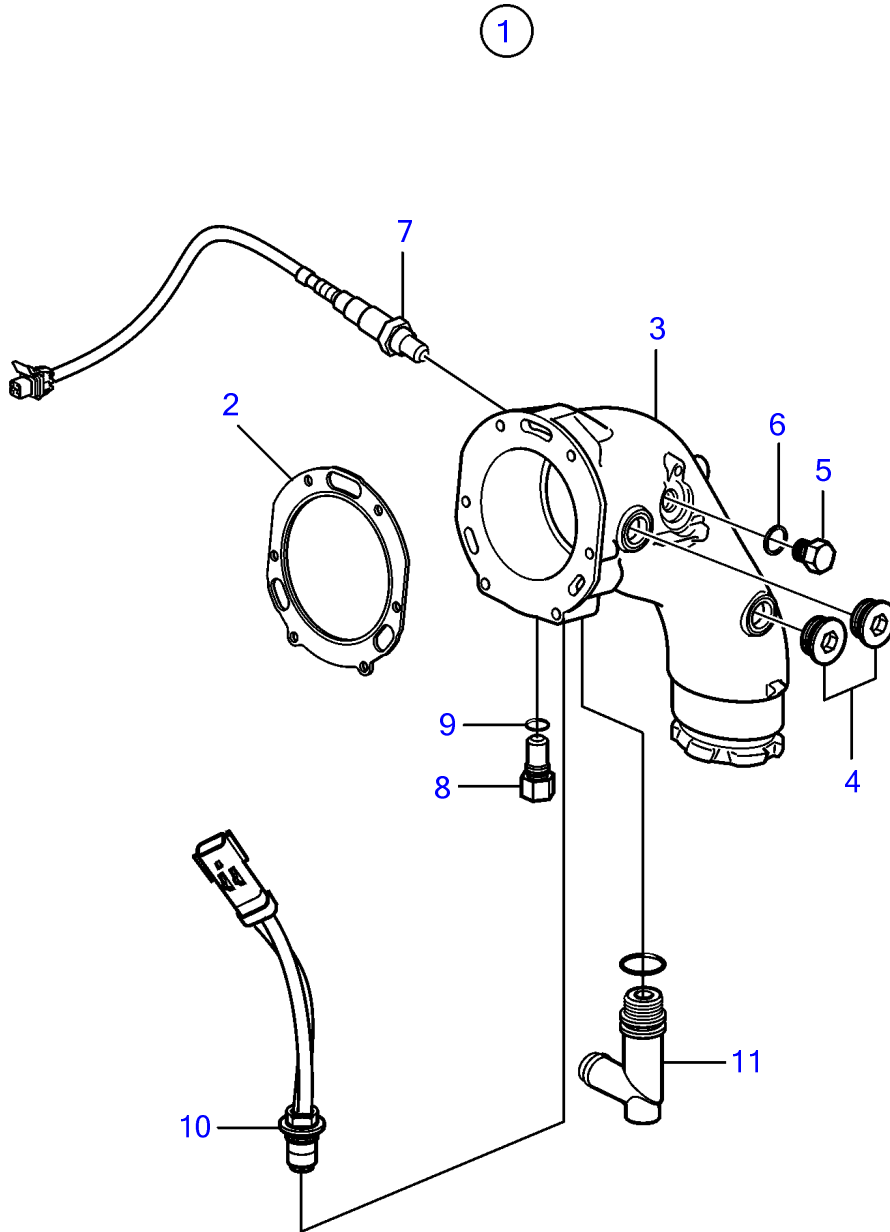

5.0GXIC-J, 5.0GXIC-JF

5.0GXIC-J, 5.0GXIC-JF

REF	PART NO.	QTY	DESCRIPTION	NOTES
1	21571773	1	Elbow	
2	40005439	1	Gasket	
3	21468082	1	Elbow pipe	
4	21399010	2	Plug	M27
		2	• O-ring	
5	960632	2	Plug	
6	977751	2	Gasket	
7	3883724	1	Sensor, oxygen	
		1	• Sealing washer	not sold separately
8	21194290	1	Anode	
9	980998	1	• O-ring	replaced by next part number
	21286721	1	• O-ring	
10	3889526	1	Sensor, temperature	
11	21115770	1	Adapter	
		1	O-ring	not sold separately