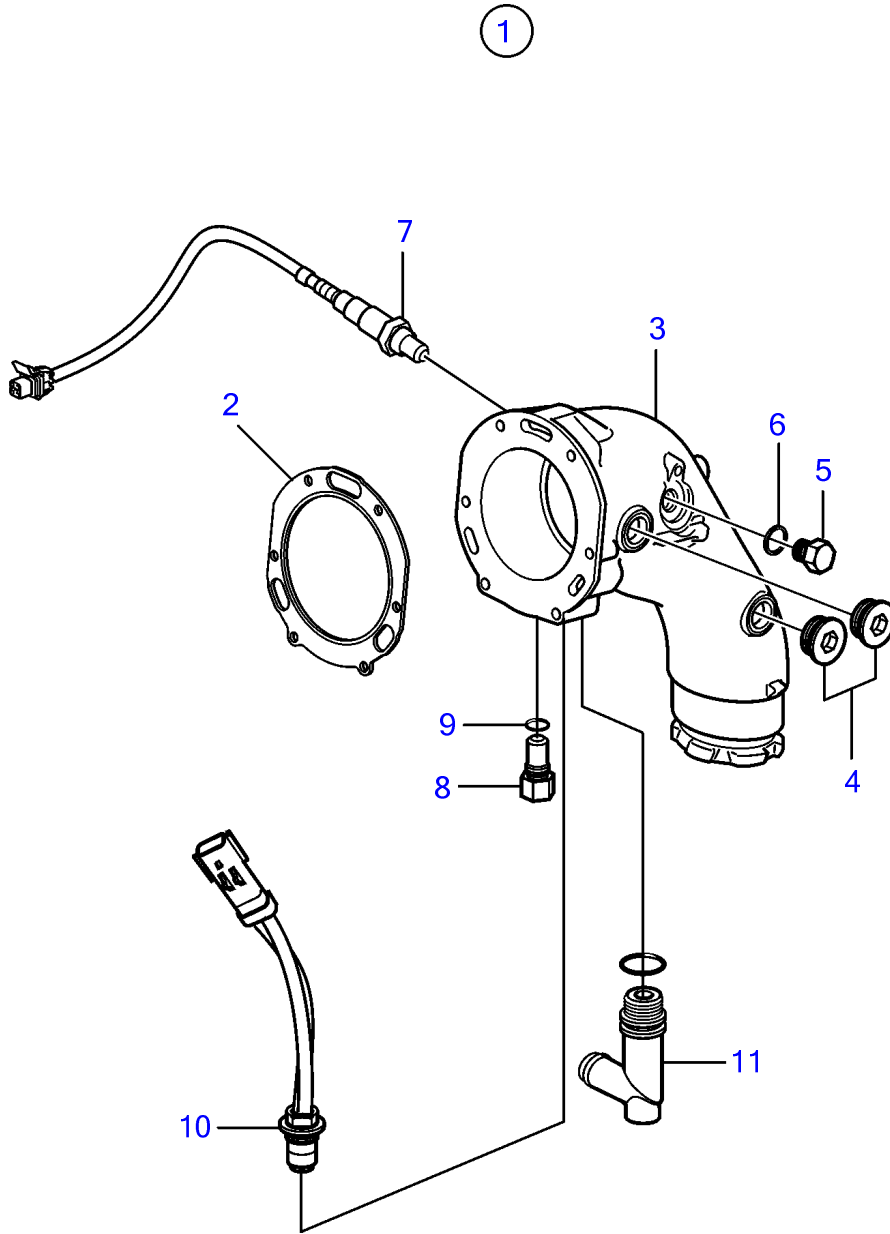

5.0GXIC-J, 5.0GXIC-JF

5.0GXIC-J, 5.0GXIC-JF

REF	PART NO.	QTY	DESCRIPTION	NOTES
1	21571773	1	Elbow	
2	40005439	1	Gasket	
3	21468082	1	Elbow pipe	
4	21399010	2	Plug	M27
		2	• O-ring	
5	960632	2	Plug	
6	977751	2	Gasket	
7	3883724	1	Sensor, oxygen	
		1	• Sealing washer	not sold separately
8	21194290	1	Anode	
9	980998	1	• O-ring	replaced by next part number
	21286721	1	• O-ring	
10	3889526	1	Sensor, temperature	
11	21115770	1	Adapter	
		1	O-ring	not sold separately