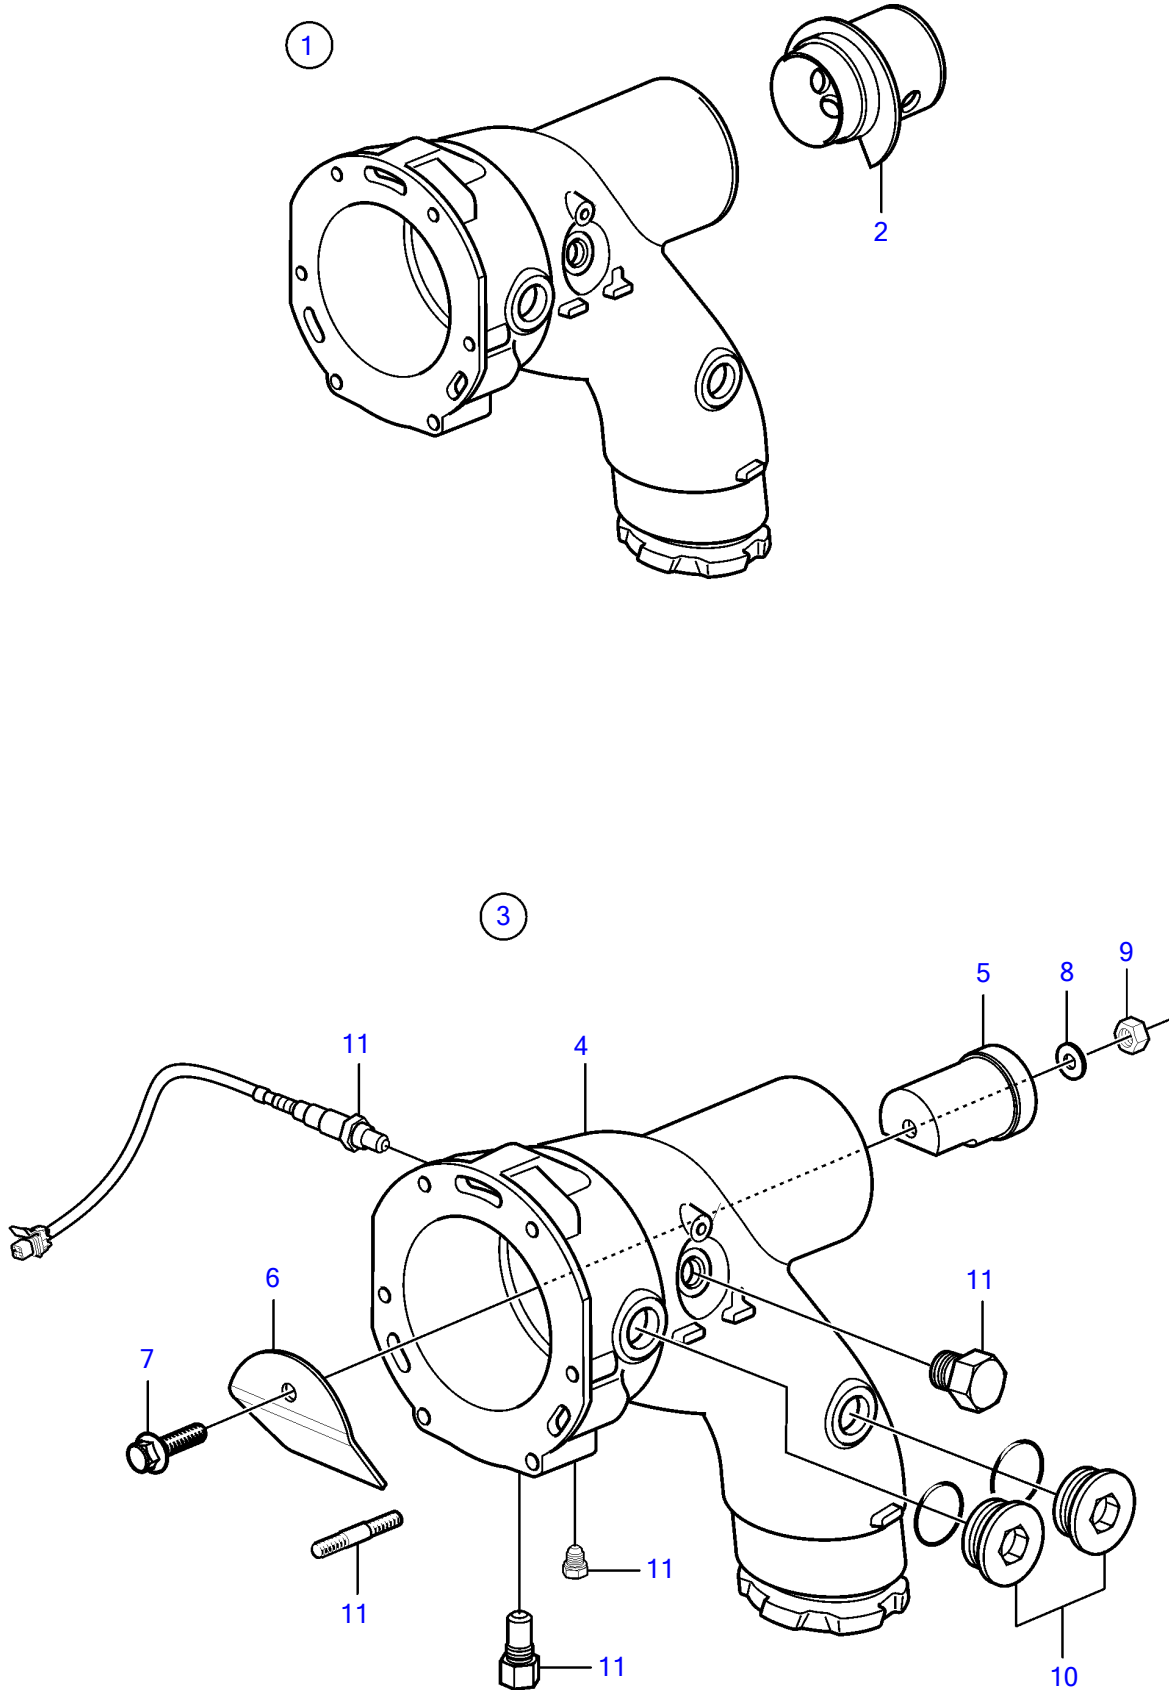

5.0GXIC-J, 5.0GXIC-JF

5.0GXIC-J, 5.0GXIC-JF

REF	PART NO.	QTY	DESCRIPTION	NOTES
1	21236267	1	Elbow pipe	replaced by next part number
		X		MUST be replaced in pairs
2		1	Baffle	part not sold
3	21458379	1	Elbow pipe	replaced by next part number
		X		replacing part does not have hole for sensor bracket, discard bracket
	21468086	1	Elbow pipe	
4		1	• Elbow pipe	
5		1	• Cup	
6		1	• Plate	
7	3595401	1	• Flange screw	
8	980933	1	• Washer	
9	982672	1	• Hexagon nut	
10	21399010	2	Plug	M27
		2	• O-ring	
11		X		See "Exhaust" page for parts mounted to elbow