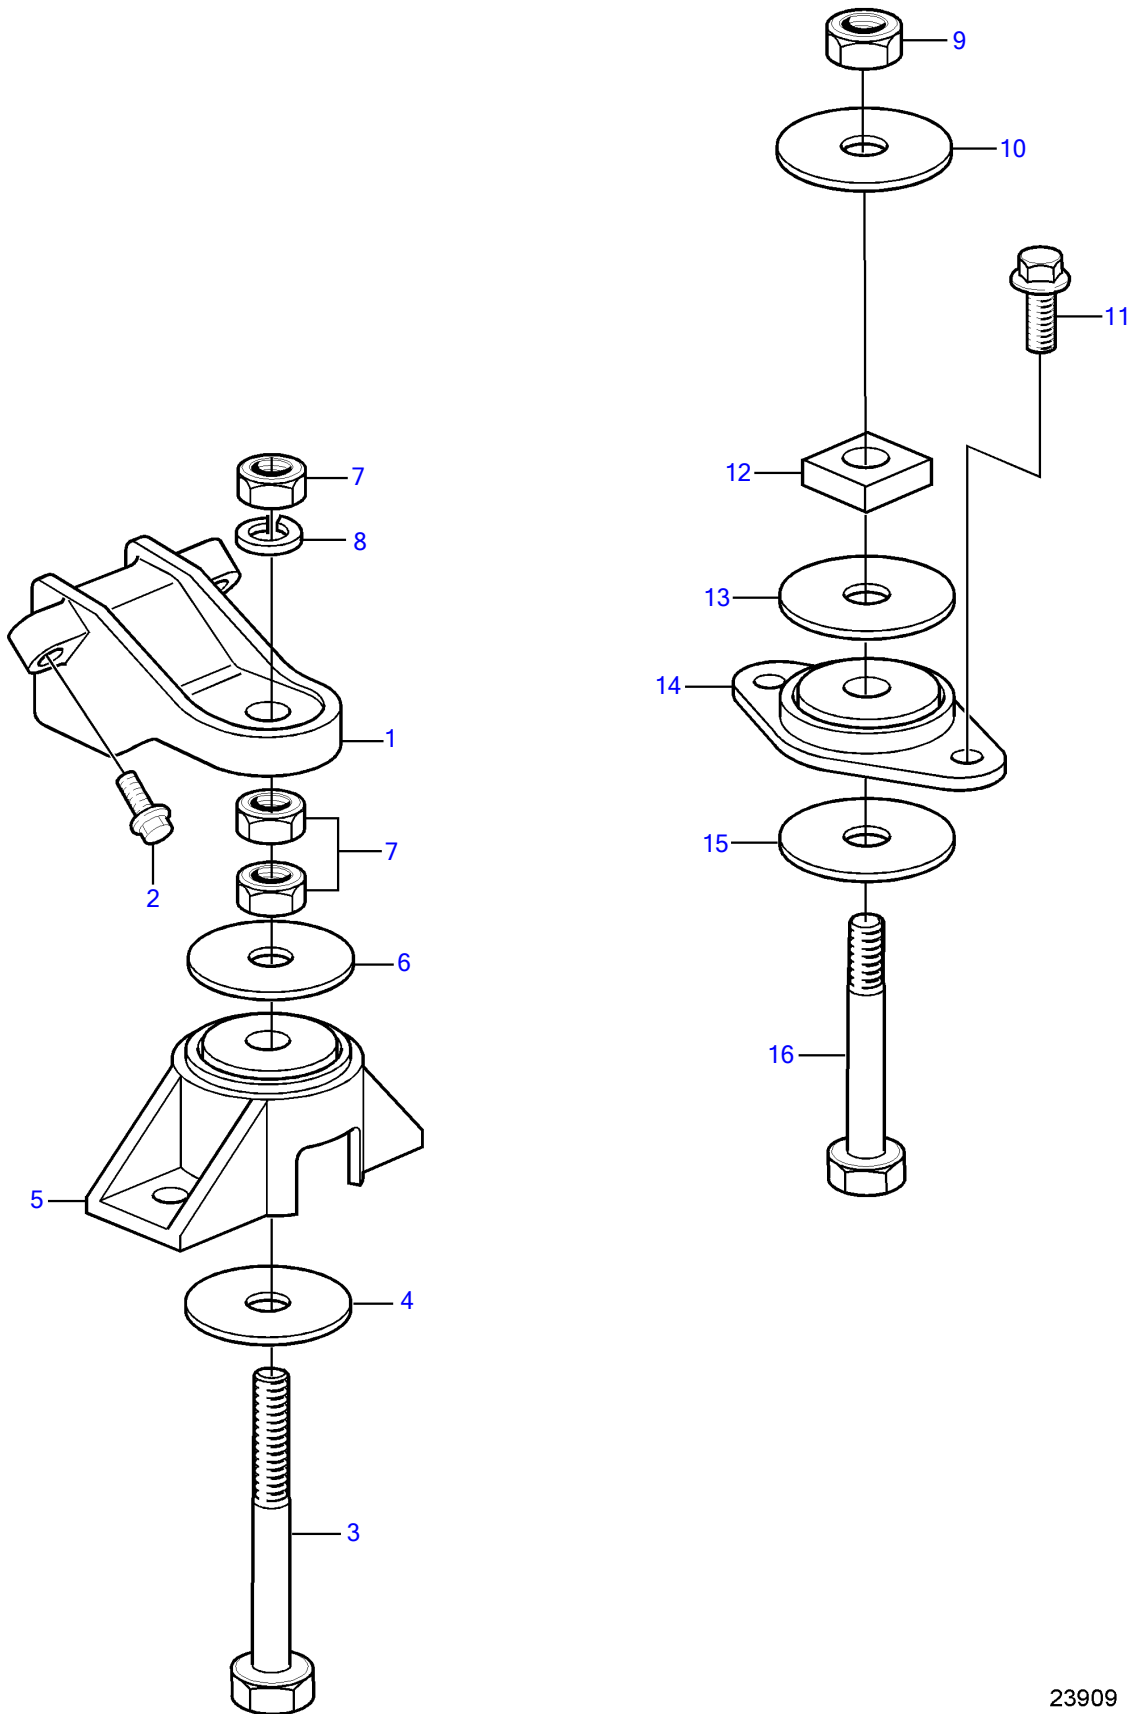

5.0GXIC-J, 5.0GXIC-JF

23909

5.0GXIC-J, 5.0GXIC-JF

REF	PART NO.	QTY	DESCRIPTION	NOTES
1	3818718	2	Bracket	
2	3860582	5	Flange screw	L=1.25" (32mm)
	3853393	1	Flange screw	L=38mm
3	3852566	2	Bolt	replaced by next part number
	21740808	2	Hexagon screw	
4	3852428	2	Washer	
5	3853805	2	Rubber cushion	
6	3852433	2	Washer	
7	3852021	6	Nut	
8	3852090	2	Spring washer	
9	3862657	2	Nut	
10	3852540	2	Washer	
11	3595401	4	Flange screw	
12	3852539	2	Square nut	
13	3852622	2	Washer	
14	3853806	2	Rubber cushion	
15	3852542	2	Washer	
16	3587962	2	Hexagon screw	