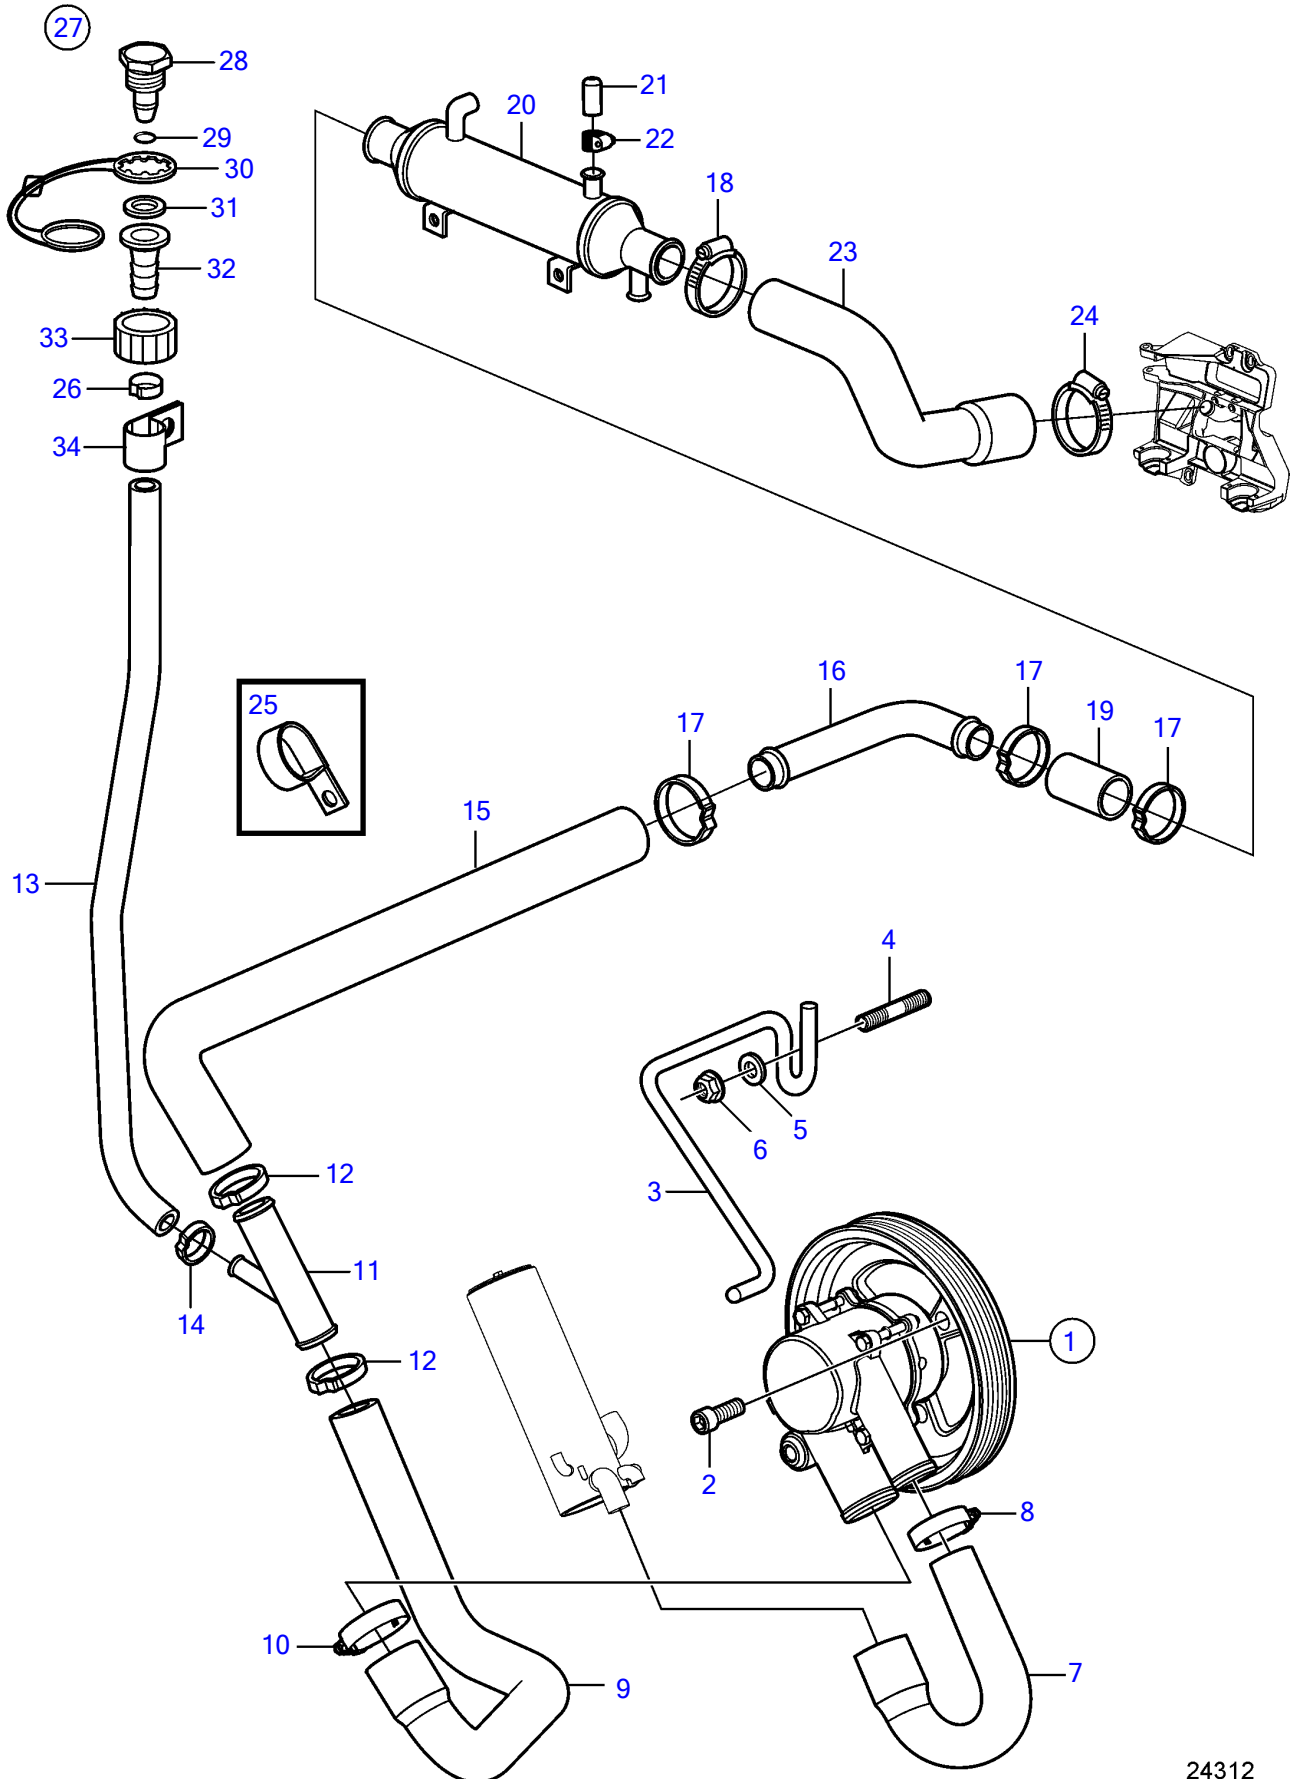

5.0GXIC-JF

5.0GXIC-JF

REF	PART NO.	QTY	DESCRIPTION	NOTES
1	3812519	1	Pump	replaced by next part number
	21212799	1	Pump	
	3842786	1	• Impeller kit	Replaced by 21213664, See "Seawater Pump Parts"
2	3857939	3	Screw	
3	3817688	1	Bracket	
4	941814	2	Stud	
5	980933	1	Washer	
6	3857181	2	Flange lock nut	
7	3817818	1	Hose	
8	3863441	1	Hose clamp	
9	3817823	1	Hose	
10	3863440	1	Hose clamp	
11	3862699	1	T-pipe	
12	982645	2	Clamp	
13	3862901	1	Hose	
14	983168	1	Hose clamp	
15	21110092	1	Hose	
16	3594839	1	Tube	
17	982645	3	Clamp	
18	3863444	1	Hose clamp	
19	3594841	1	Hose	
20	3862629	1	Oil cooler	
21	3856766	1	Cardboard tube	
22	3860413	1	Hose clamp	
23	3817579	1	Hose	
24	3812302	1	Hose clamp	
25	3853312	1	Clamp	
26	983146	1	Clamp	
27	3807440	1	Connector	
28		1	• Cap	not sold separately
29	942978	1	• O-ring	
30	3862082	1	• Retainer	
31	3807664	1	• Washer	
32		1	• Connector	not sold separately
33		1	• Connector	not sold separately
34	3862891	1	Attaching clamp	