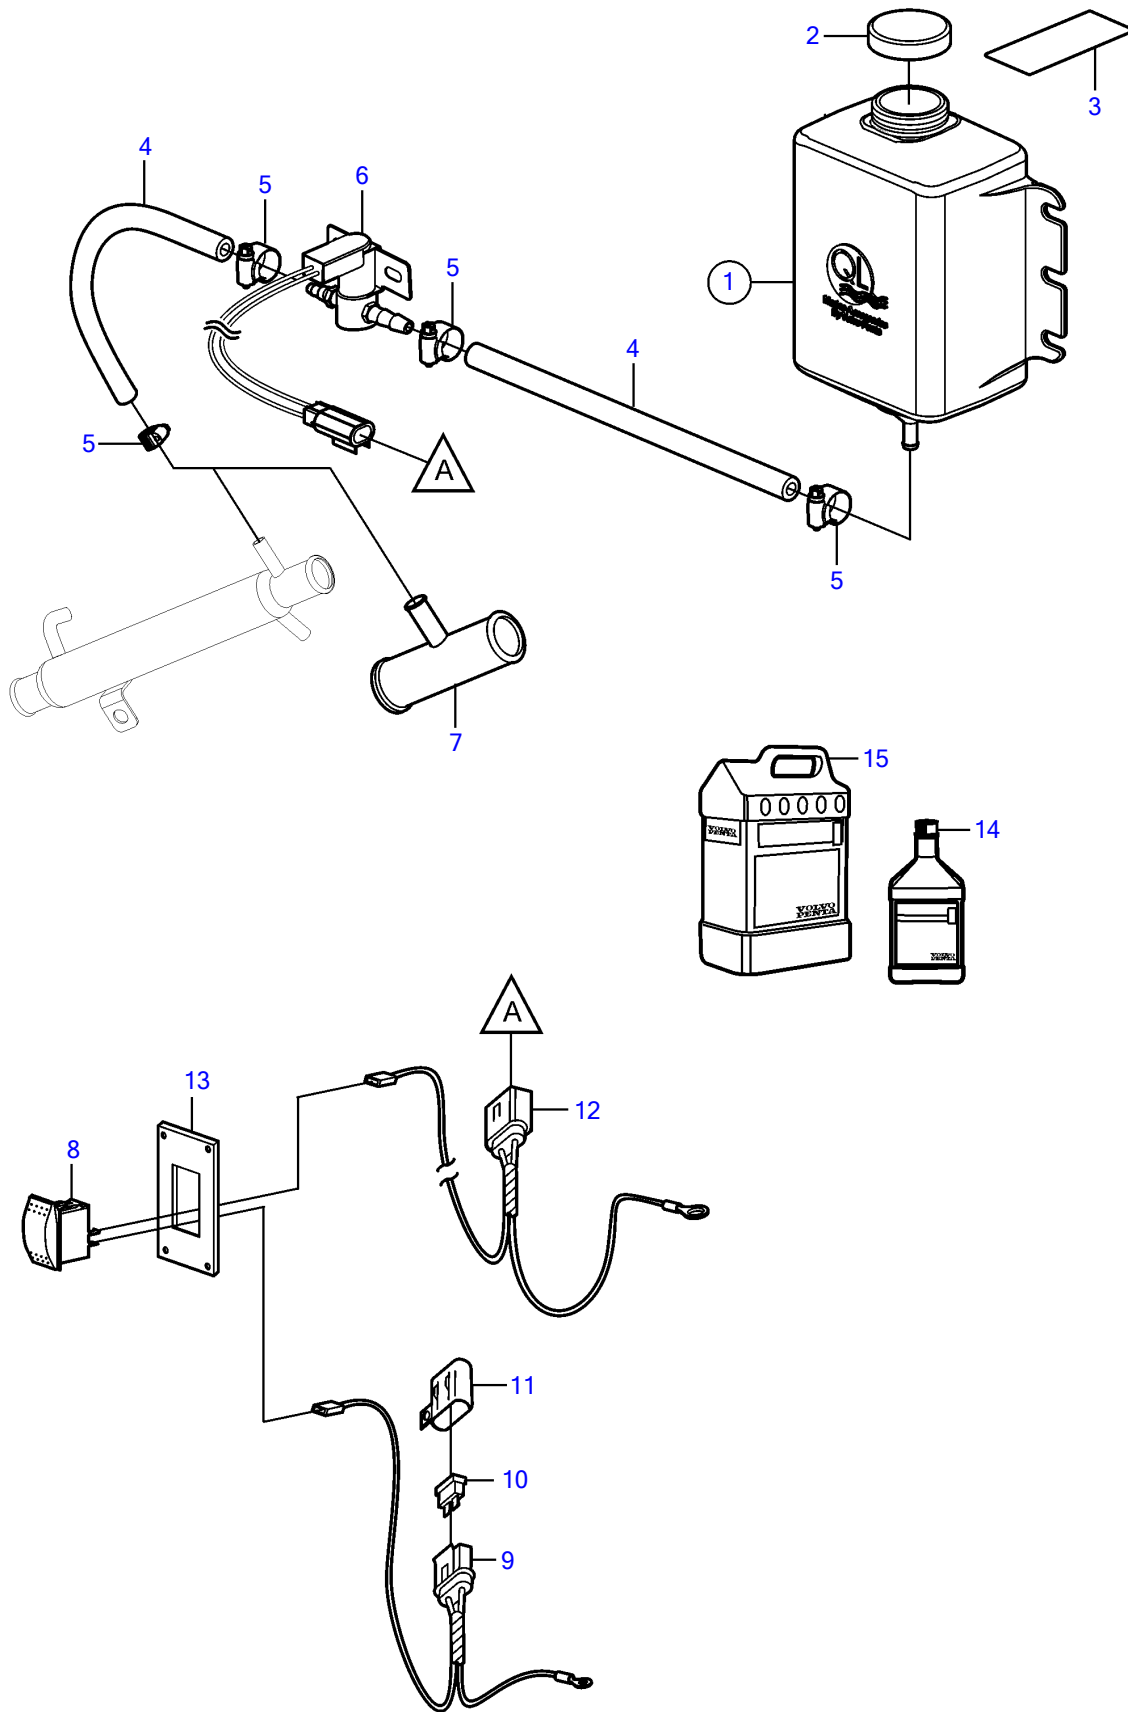

5.0GXIC-J, 5.0GXIC-JF

23330

5.0GXIC-J, 5.0GXIC-JF

REF	PART NO.	QTY	DESCRIPTION	NOTES
1	3808877	1	Reservoir	
2		1	• Cap	not sold separately
3	7741899	1	Decal	
4	3587529	1	Hose	Cut
5	3860413	4	Hose clamp	
6	3808911	1	Solenoid valve	
7	3589414	1	T-nipple	1"
	3589415	1	T-nipple	1.25"
8	3862491	1	Switch	
9	3862489	1	Wiring harness	
10	983966	1	• Fuse	
11	8072808	1	• Cover	
12	3862490	1	Wiring harness	
13	3862899	1	Switch plate	Black
	3862898	1	Switch plate	White
	3862900	1	Switch plate	Woodgrain
14	41103103	1	Neutralizing agent	1 quart (946ml)
15	41103102	1	Neutralizing agent	1 gallon (3,78L)