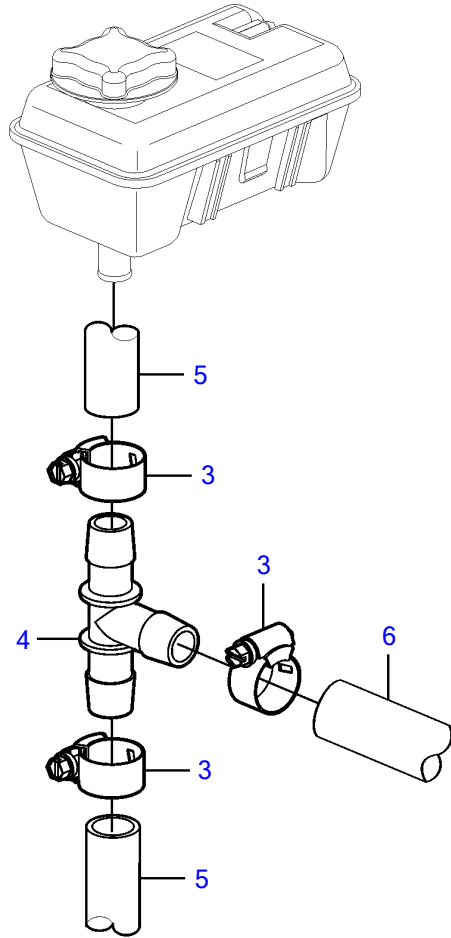

5.0GXIC-JF

1

5.0GXIC-JF

REF	PART NO.	QTY	DESCRIPTION	NOTES
1	40005450	1	Kit	Kit has other parts that are not used on this engine
2	40005443	1	• Nipple	
3	3863439	4	• Hose clamp	
4	3860613	1	• T-nipple	
5		X	Hose, expansion tank	Cut
6		X	Hose, heater	Hose not supplied with kit.