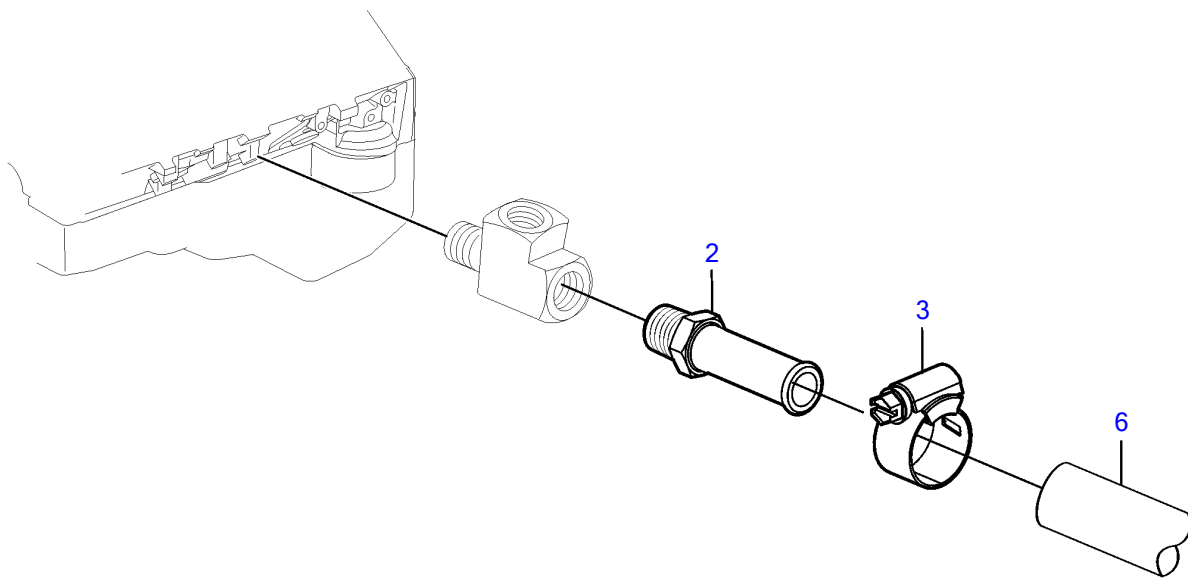

5.0GXIC-JF

1

5.0GXIC-JF

REF	PART NO.	QTY	DESCRIPTION	NOTES
1	40005450	1	Kit	Kit has other parts that are not used on this engine
2	40005443	1	• Nipple	
3	3863439	4	• Hose clamp	
4	3860613	1	• T-nipple	
5		X	Hose, expansion tank	Cut
6		X	Hose, heater	Hose not supplied with kit.